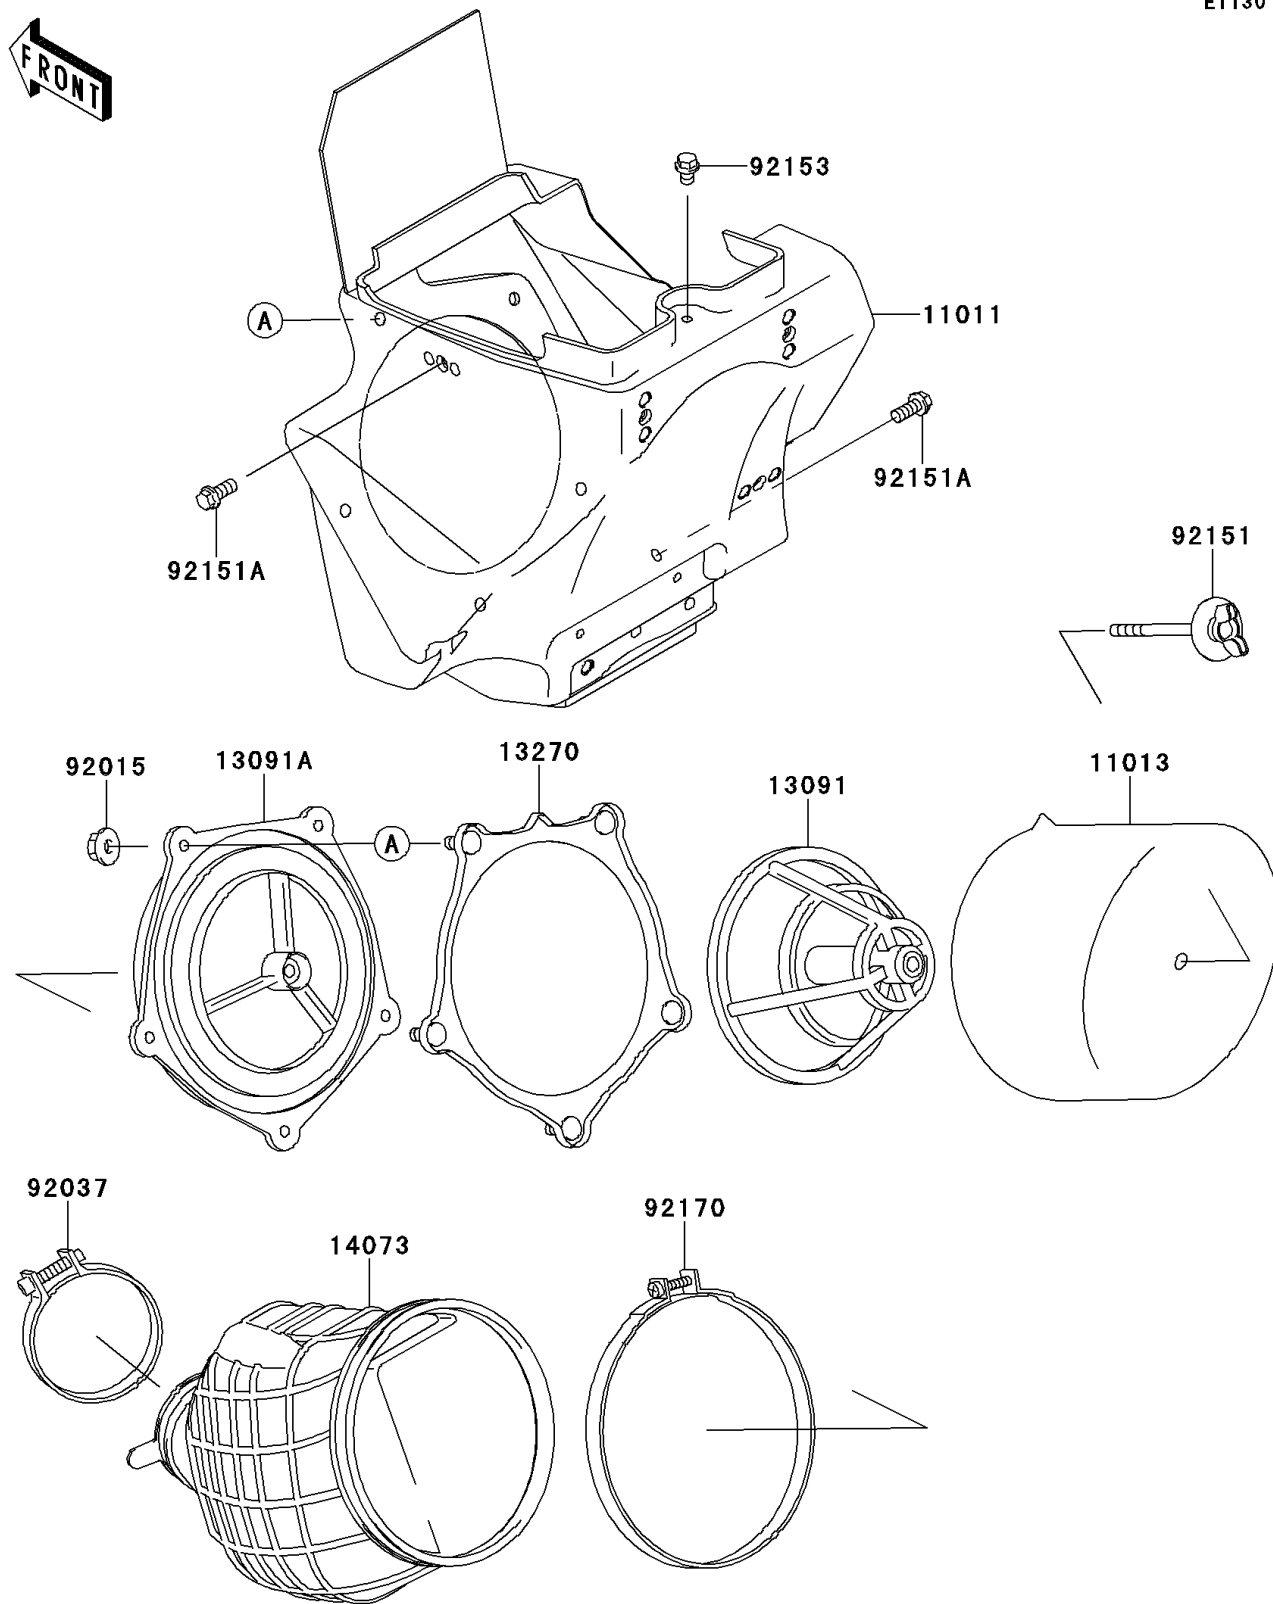

## 2010 KX™85 PARTS DIAGRAM

Air Cleaner

E1130

## 2010 KX™85 PARTS LIST

Air Cleaner

| ITEM NAME                        | PART NUMBER | QUANTITY |
|----------------------------------|-------------|----------|
| CASE-AIR FILTER (Ref # 11011)    | 11011-1612  | 1        |
| ELEMENT-AIR FILTER (Ref # 11013) | 11013-1271  | 1        |
| HOLDER,ELEMENT (Ref # 13091)     | 13091-1696  | 1        |
| HOLDER (Ref # 13091A)            | 13091-1697  | 1        |
| PLATE,AIR FILTER (Ref # 13270)   | 13270-1905  | 1        |
| DUCT (Ref # 14073)               | 14073-1785  | 1        |
| NUT,FLANGED,5MM (Ref # 92015)    | 92015-1259  | 1        |
| CLAMP,55MM (Ref # 92037)         | 92037-1486  | 1        |
| BOLT,AIR FILTER (Ref # 92151)    | 92151-1256  | 1        |
| BOLT,6X14 (Ref # 92151A)         | 92151-1423  | 1        |
| BOLT,6X8 (Ref # 92153)           | 92153-0860  | 1        |
| CLAMP,126MM (Ref # 92170)        | 92170-1194  | 1        |