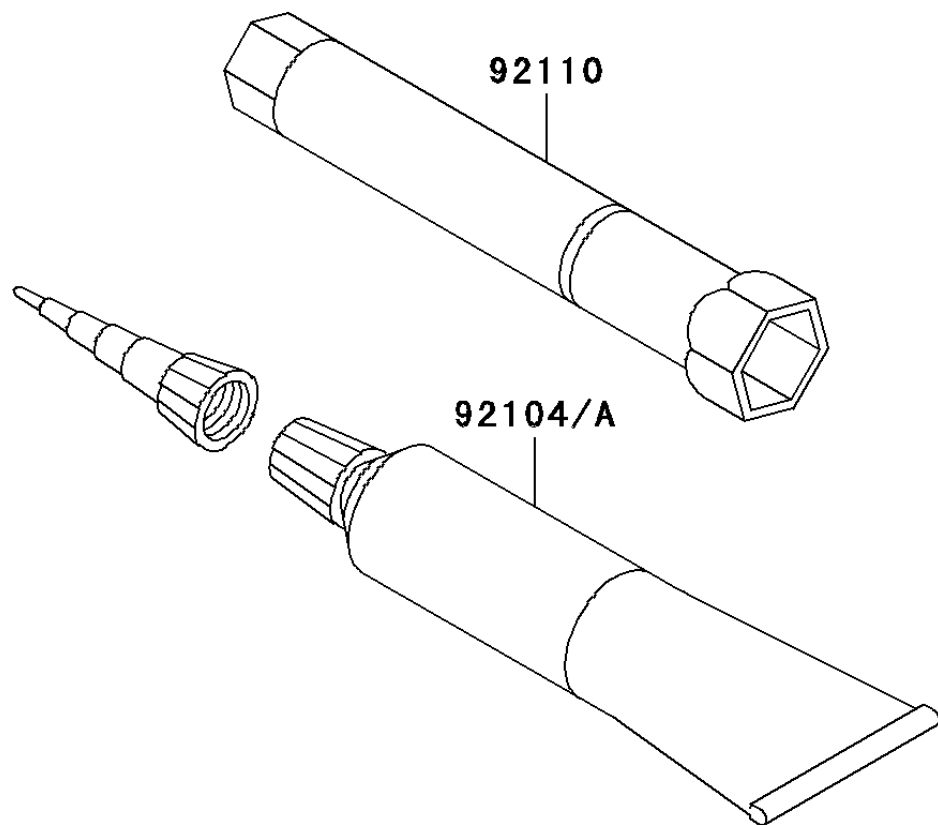

2008 KLX® 140L PARTS DIAGRAM

Owner's Tools

F2810

2008 KLX® 140L PARTS LIST

Owner's Tools

ITEM NAME	PART NUMBER	QUANTITY
GASKET-LIQUID,TB1211F,CLEAR (Ref # 92104)	92104-0004	1
GASKET-LIQUID,TB1216B,BLACK (Ref # 92104A)	92104-1064	1
TOOL-WRENCH,BOX,16MM (Ref # 92110)	92110-1206	1