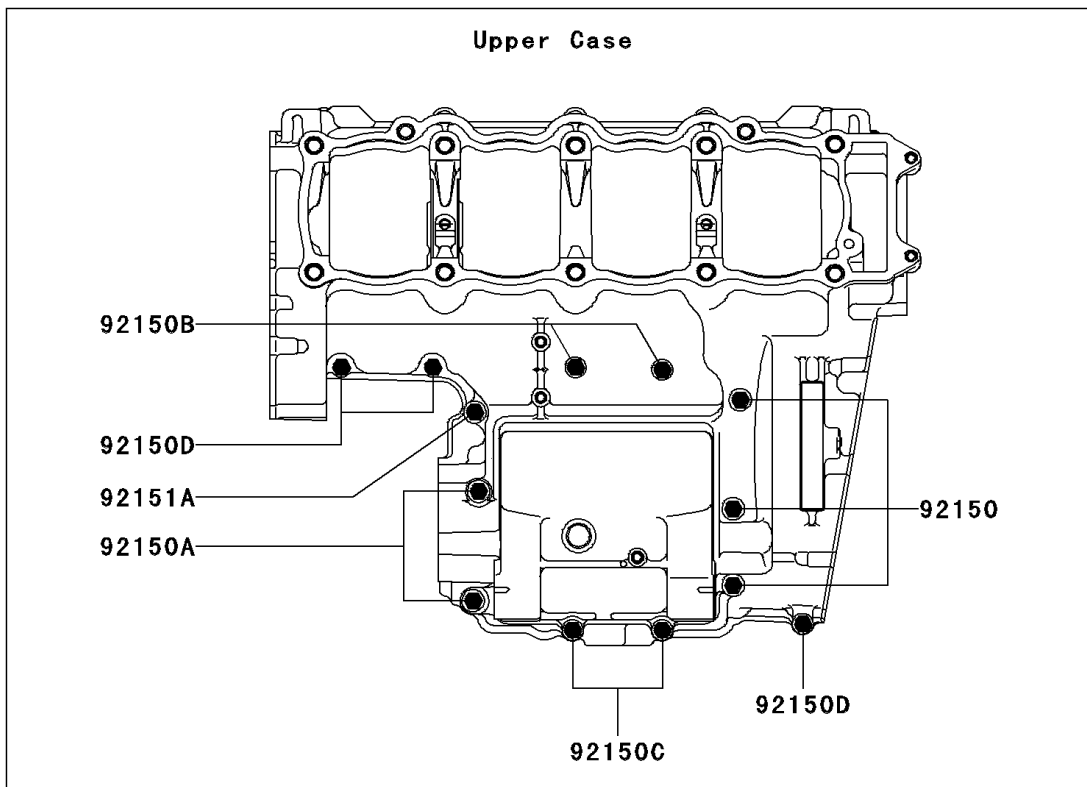

## 2006 Z1000 PARTS DIAGRAM

Crankcase Bolt Pattern

E1412

## 2006 Z1000 PARTS LIST

Crankcase Bolt Pattern

ITEM NAME	PART NUMBER	QUANTITY
BOLT,FLANGED,7X85 (Ref # 92150)	92150-1251	1
BOLT,8X70 (Ref # 92150A)	92150-1483	1
BOLT,6X60 (Ref # 92150B)	92150-1548	1
BOLT,6X90 (Ref # 92150C)	92150-1622	1
BOLT,6X40 (Ref # 92150D)	92150-1794	1
BOLT,9X81 (Ref # 92151)	92151-1222	1
BOLT,FLANGED,7X50 (Ref # 92151A)	92151-1223	1
BOLT,FLANGED,9X95 (Ref # 92151B)	92151-1378	1
BOLT,FLANGED,7X45 (Ref # 92151C)	92151-1539	1
WASHER (Ref # 92200)	92200-1426	1