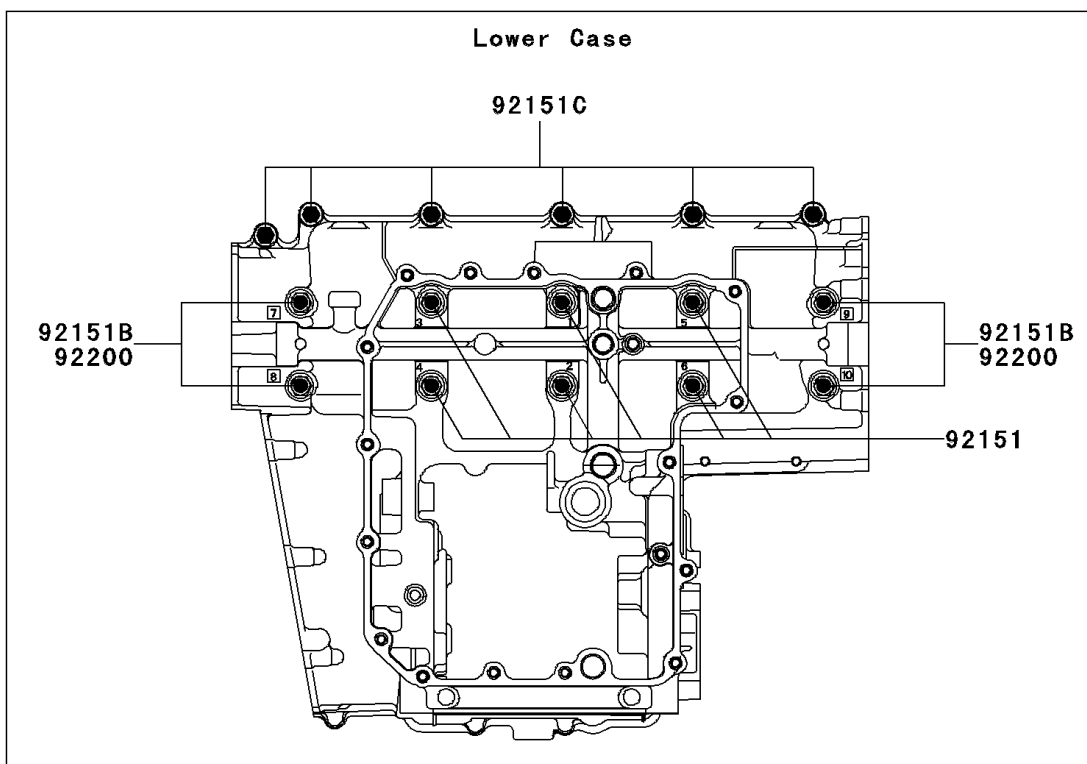

## 2006 Z1000 PARTS DIAGRAM

Crankcase Bolt Pattern

E1412

## 2006 Z1000 PARTS LIST

Crankcase Bolt Pattern

ITEM NAME	PART NUMBER	QUANTITY
BOLT,FLANGED,7X85 (Ref # 92150)	92150-1251	1
BOLT,8X70 (Ref # 92150A)	92150-1483	1
BOLT,6X60 (Ref # 92150B)	92150-1548	1
BOLT,6X90 (Ref # 92150C)	92150-1622	1
BOLT,6X40 (Ref # 92150D)	92150-1794	1
BOLT,9X81 (Ref # 92151)	92151-1222	1
BOLT,FLANGED,7X50 (Ref # 92151A)	92151-1223	1
BOLT,FLANGED,9X95 (Ref # 92151B)	92151-1378	1
BOLT,FLANGED,7X45 (Ref # 92151C)	92151-1539	1
WASHER (Ref # 92200)	92200-1426	1