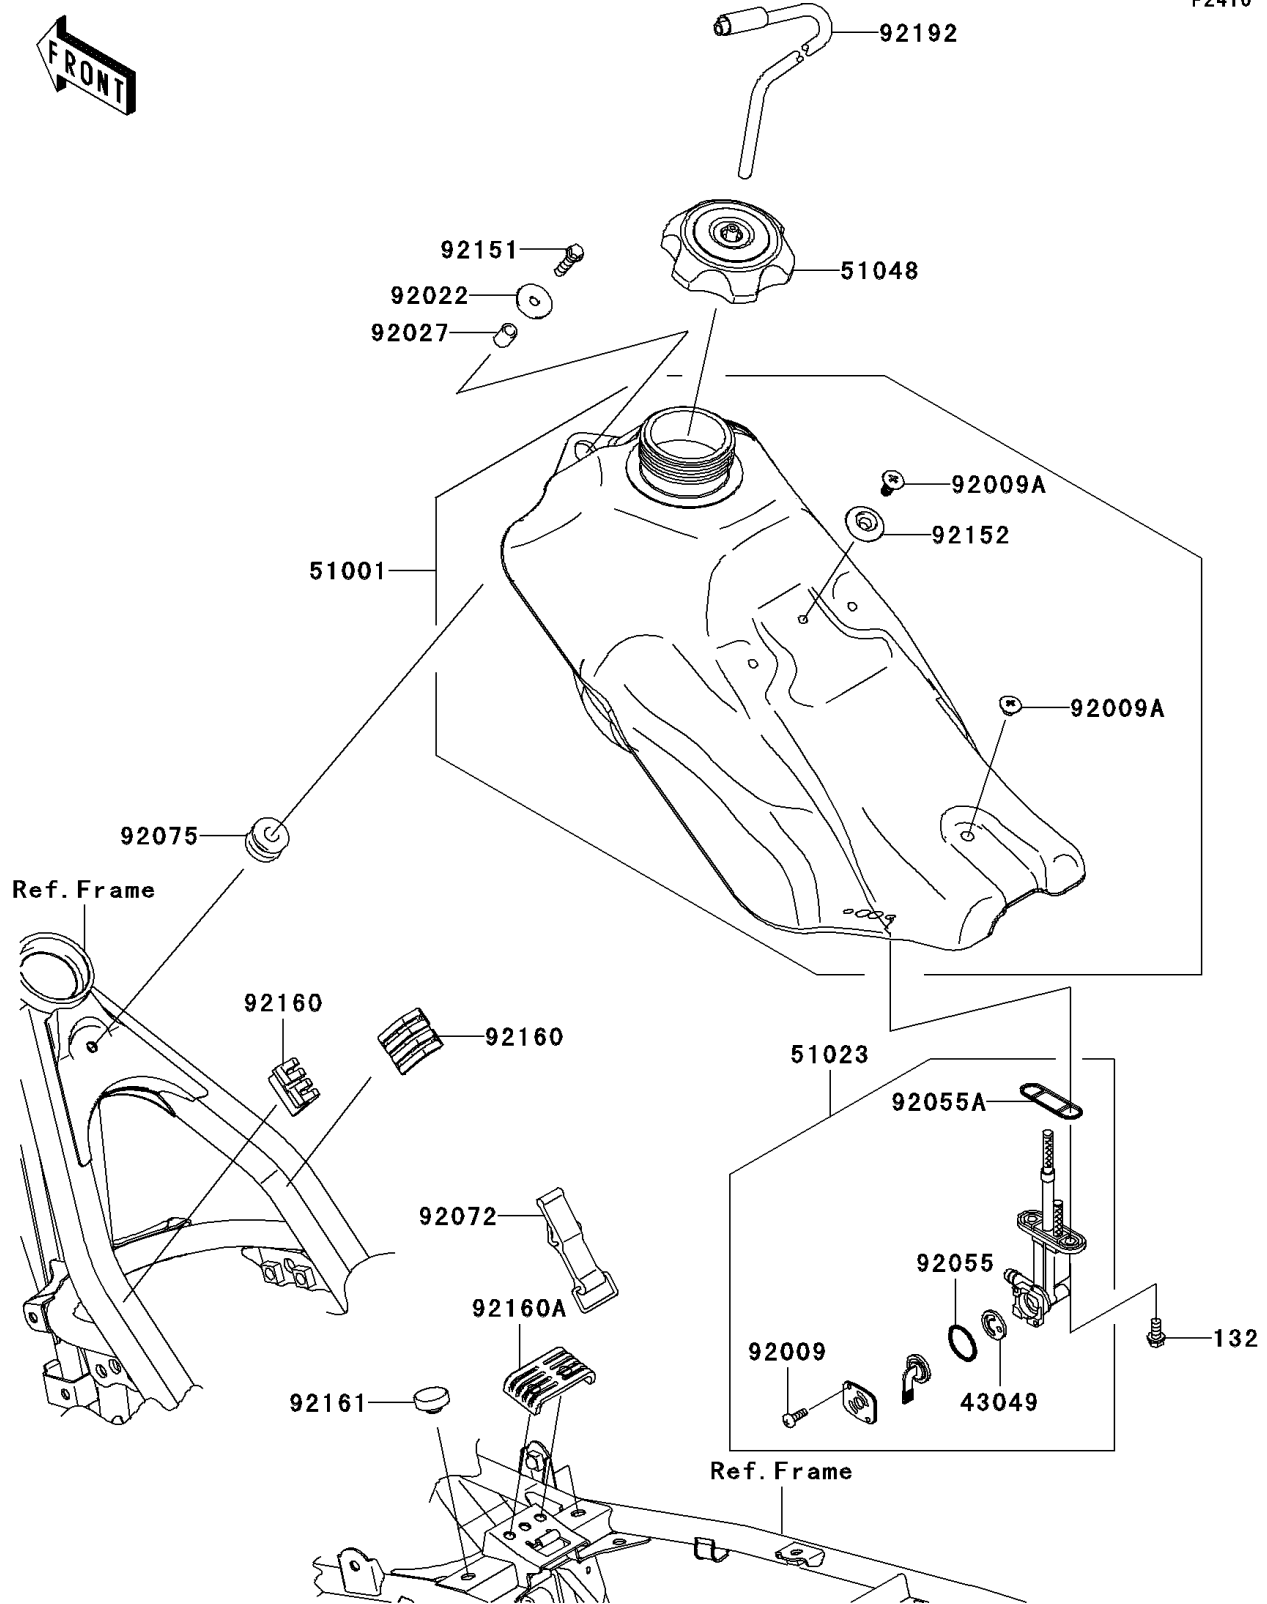

2008 KLX® 140L PARTS DIAGRAM

Fuel Tank

F2410

2008 KLX® 140L PARTS LIST

Fuel Tank

ITEM NAME	PART NUMBER	QUANTITY
BOLT-FLANGED-SMALL,6X12 (Ref # 132)	132BA0612	1
PACKING,VALVE (Ref # 43049)	43049-1102	1
TANK-COMP-FUEL (Ref # 51001)	51001-0192	1
TAP-ASSY,FUEL (Ref # 51023)	51023-0030	1
CAP-ASSY-TANK,FUEL (Ref # 51048)	51048-0009	1
SCREW,3X5 (Ref # 92009)	92009-1123	1
SCREW,6MM (Ref # 92009A)	92009-1971	1
WASHER,6.5X24X2 (Ref # 92022)	92022-1690	1
COLLAR,6.8X10X14 (Ref # 92027)	92027-1966	1
RING-O,FUEL TAP LEVER (Ref # 92055)	92055-1111	1
RING-O,FUEL TAP PACKING (Ref # 92055A)	92055-1112	1
BAND,FUEL TANK (Ref # 92072)	92072-0109	1
DAMPER (Ref # 92075)	92075-1787	1
BOLT,FLANGED-SMALL,6X25 (Ref # 92151)	92151-1930	1
COLLAR (Ref # 92152)	92152-0569	1
DAMPER,FUEL TANK (Ref # 92160)	92160-1328	1
DAMPER,FUEL TANK,RR (Ref # 92160A)	92160-1397	1
DAMPER (Ref # 92161)	92161-0336	1
TUBE (Ref # 92192)	92192-0161	1