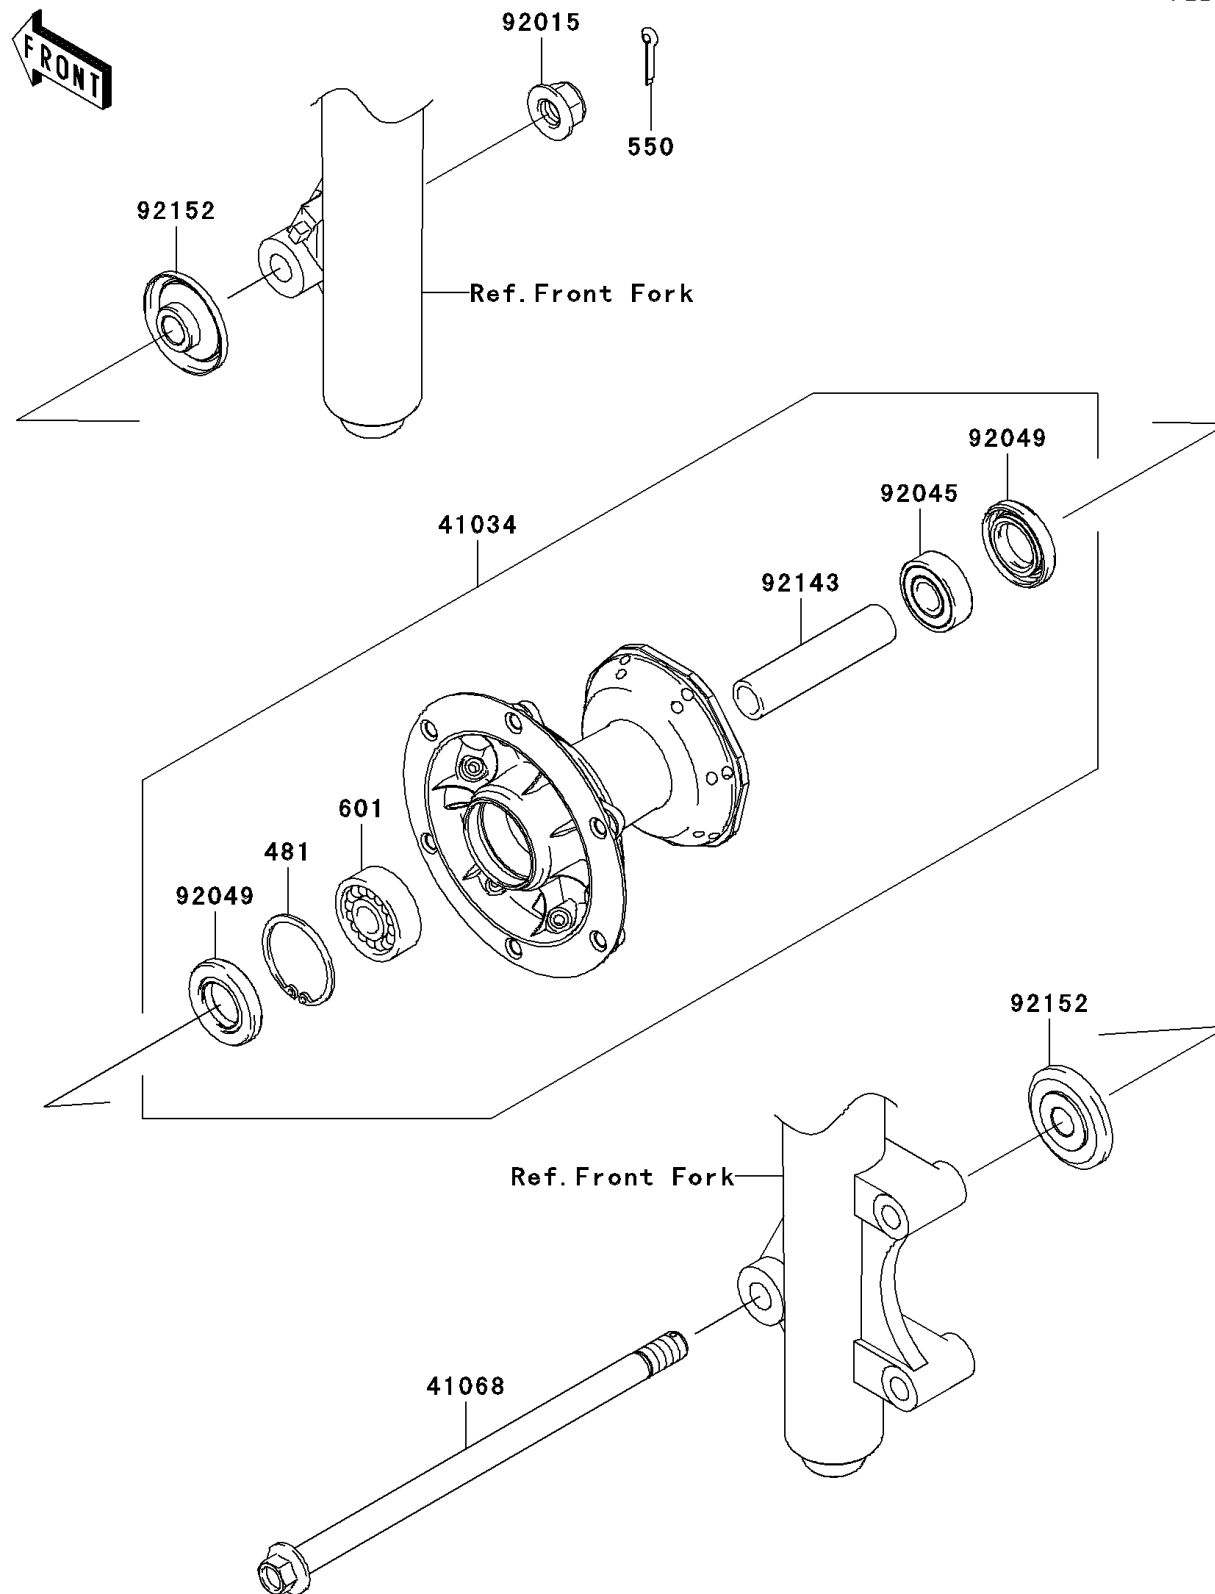

2008 KLX® 140L PARTS DIAGRAM

Front Hub

F2230

2008 KLX® 140L PARTS LIST

Front Hub

ITEM NAME	PART NUMBER	QUANTITY
CIRCLIP-TYPE-C,37MM (Ref # 481)	481J3700	1
PIN-COTTER,2.5X20 (Ref # 550)	550AA2520	1
BEARING-BALL,#6201UUC3 (Ref # 601)	601B6301UU	1
DRUM-ASSY,FRONT BRAKE (Ref # 41034)	41034-0055	1
AXLE,FR (Ref # 41068)	41068-1333	1
NUT,LOCK,FLANGED,12MM (Ref # 92015)	92015-1433	1
BEARING-BALL,TMB201LLUC3/2A (Ref # 92045)	92045-1062	1
SEAL-OIL (Ref # 92049)	92049-0113	1
COLLAR,FR BRAKE DRUM,L=76 (Ref # 92143)	92143-1935	1
COLLAR,FR AXLE,L=12 (Ref # 92152)	92152-0653	1