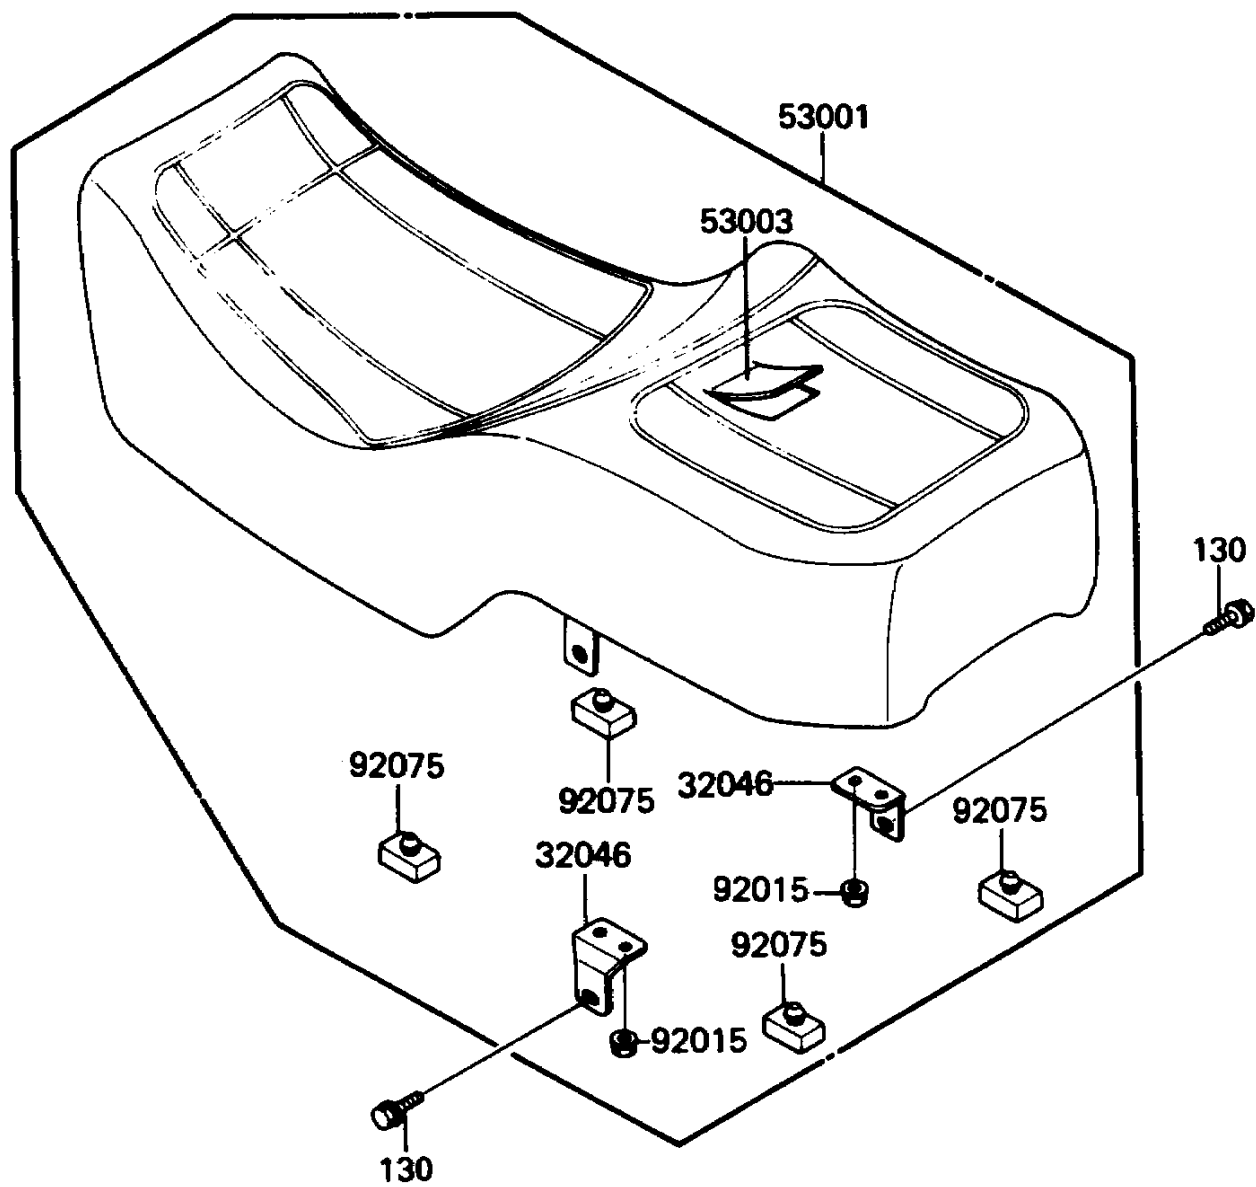

1987 Voyager® 1300 PARTS DIAGRAM

Seat

F2510-0342

1987 Voyager® 1300 PARTS LIST

Seat

ITEM NAME	PART NUMBER	QUANTITY
BRACKET-SEAT (Ref # 32046)	32046-1203	1
SEAT-ASSY,DUAL (Ref # 53001)	53001-1444	1
LEATHER,SEAT (Ref # 53003)	53003-1150	1
NUT,FLANGED,6MM (Ref # 92015)	92015-1078	1
DAMPER (Ref # 92075)	92075-099	1
BOLT-FLANGED,8X16 (Ref # 130)	130G0816	1