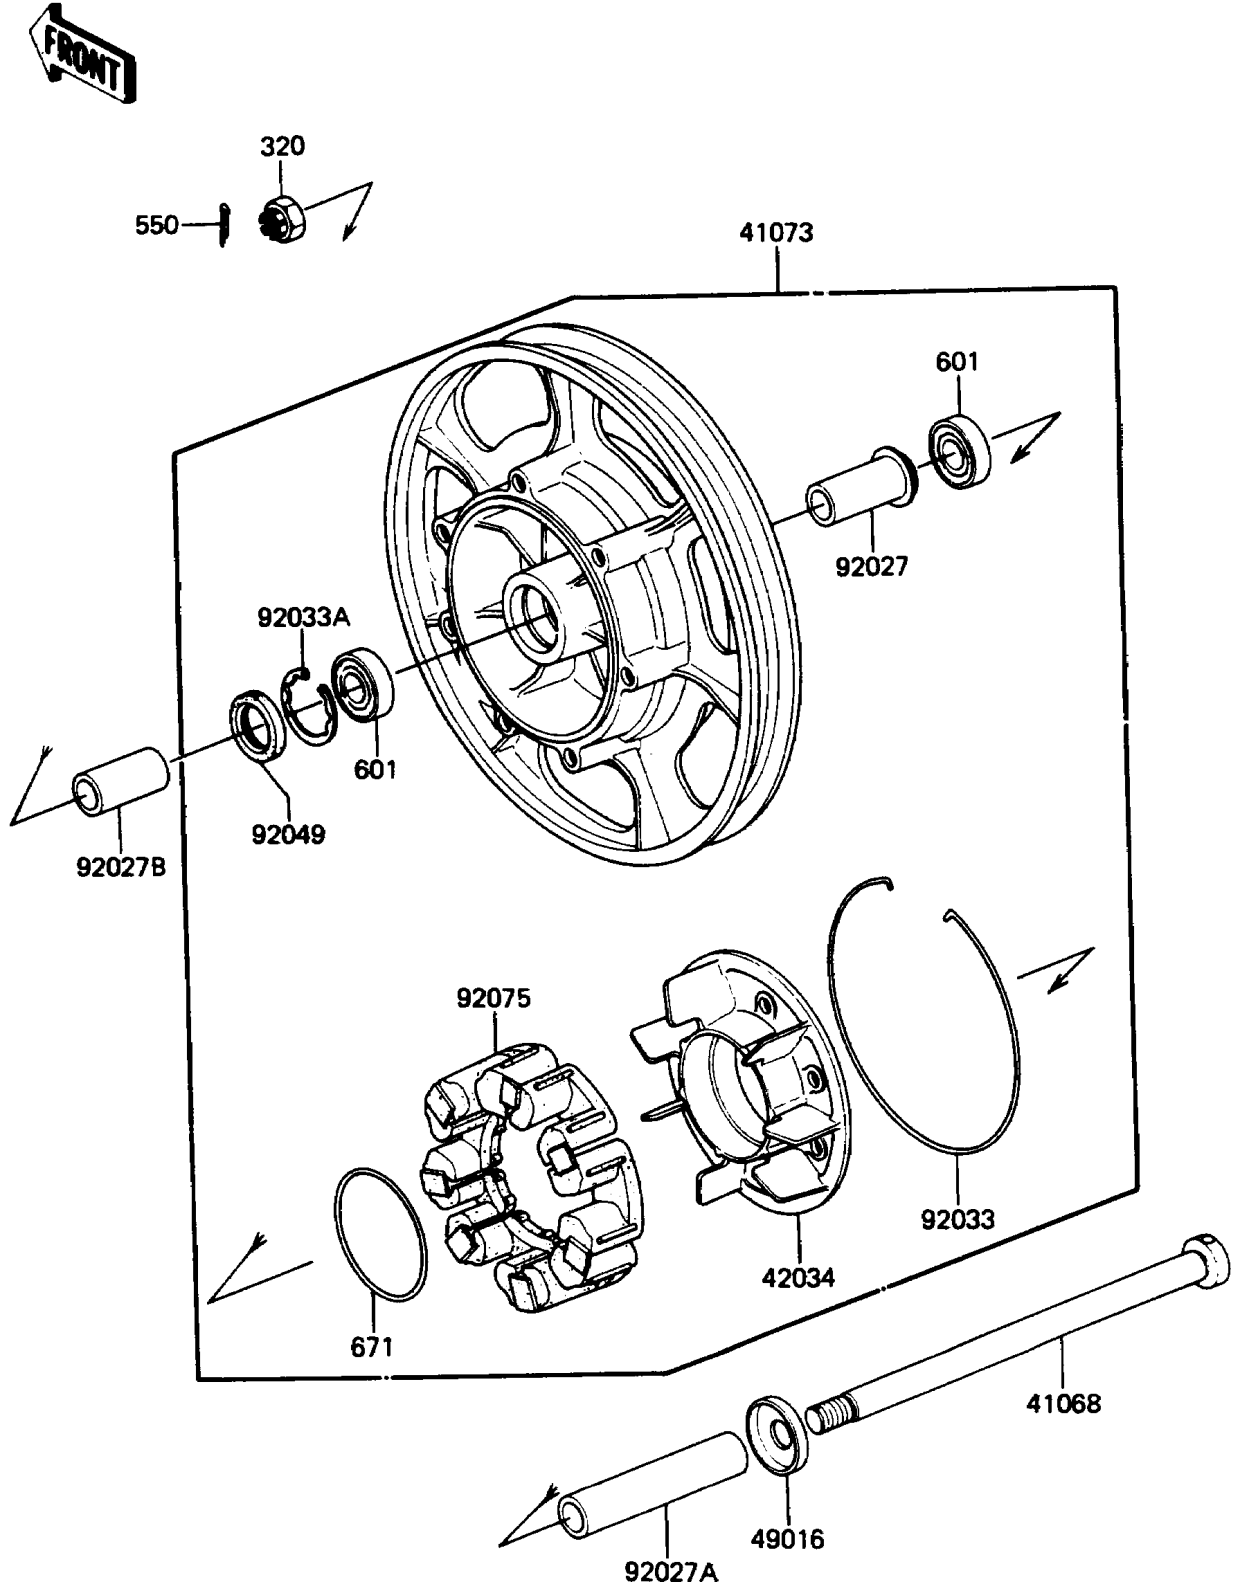

1987 Voyager® 1300 PARTS DIAGRAM

Rear Wheel/Chain

F2240-0147

1987 Voyager® 1300 PARTS LIST

Rear Wheel/Chain

ITEM NAME	PART NUMBER	QUANTITY
AXLE,RR,20X316 (Ref # 41068)	41068-1124	1
WHEEL-ASSY,RR,SOLID,N02 GOLD (Ref # 41073)	41073-1211-F6	1
COUPLING,RR HUB (Ref # 42034)	42034-1011	1
COVER-SEAL (Ref # 49016)	49016-1019	1
COLLAR,REAR HUB,L=74 (Ref # 92027)	92027-1552	1
COLLAR,20.2X28X89 (Ref # 92027A)	92027-1553	1
COLLAR,20X28X42 (Ref # 92027B)	92027-1554	1
RING-SNAP (Ref # 92033)	92033-1019	1
RING-SNAP,52MM (Ref # 92033A)	92033-1043	1
SEAL-OIL,28X52X5 (Ref # 92049)	92049-1061	1
DAMPER,SHOCK,RR HUB (Ref # 92075)	92075-1121	1
NUT-CASTLE,18MM (Ref # 320)	320B1800	1
PIN-COTTER,4.0X35 (Ref # 550)	550D4035	1
BEARING-BALL,#6304ZZC3 (Ref # 601)	601B6304ZZ	1
O RING,80MM (Ref # 671)	671B2580	1