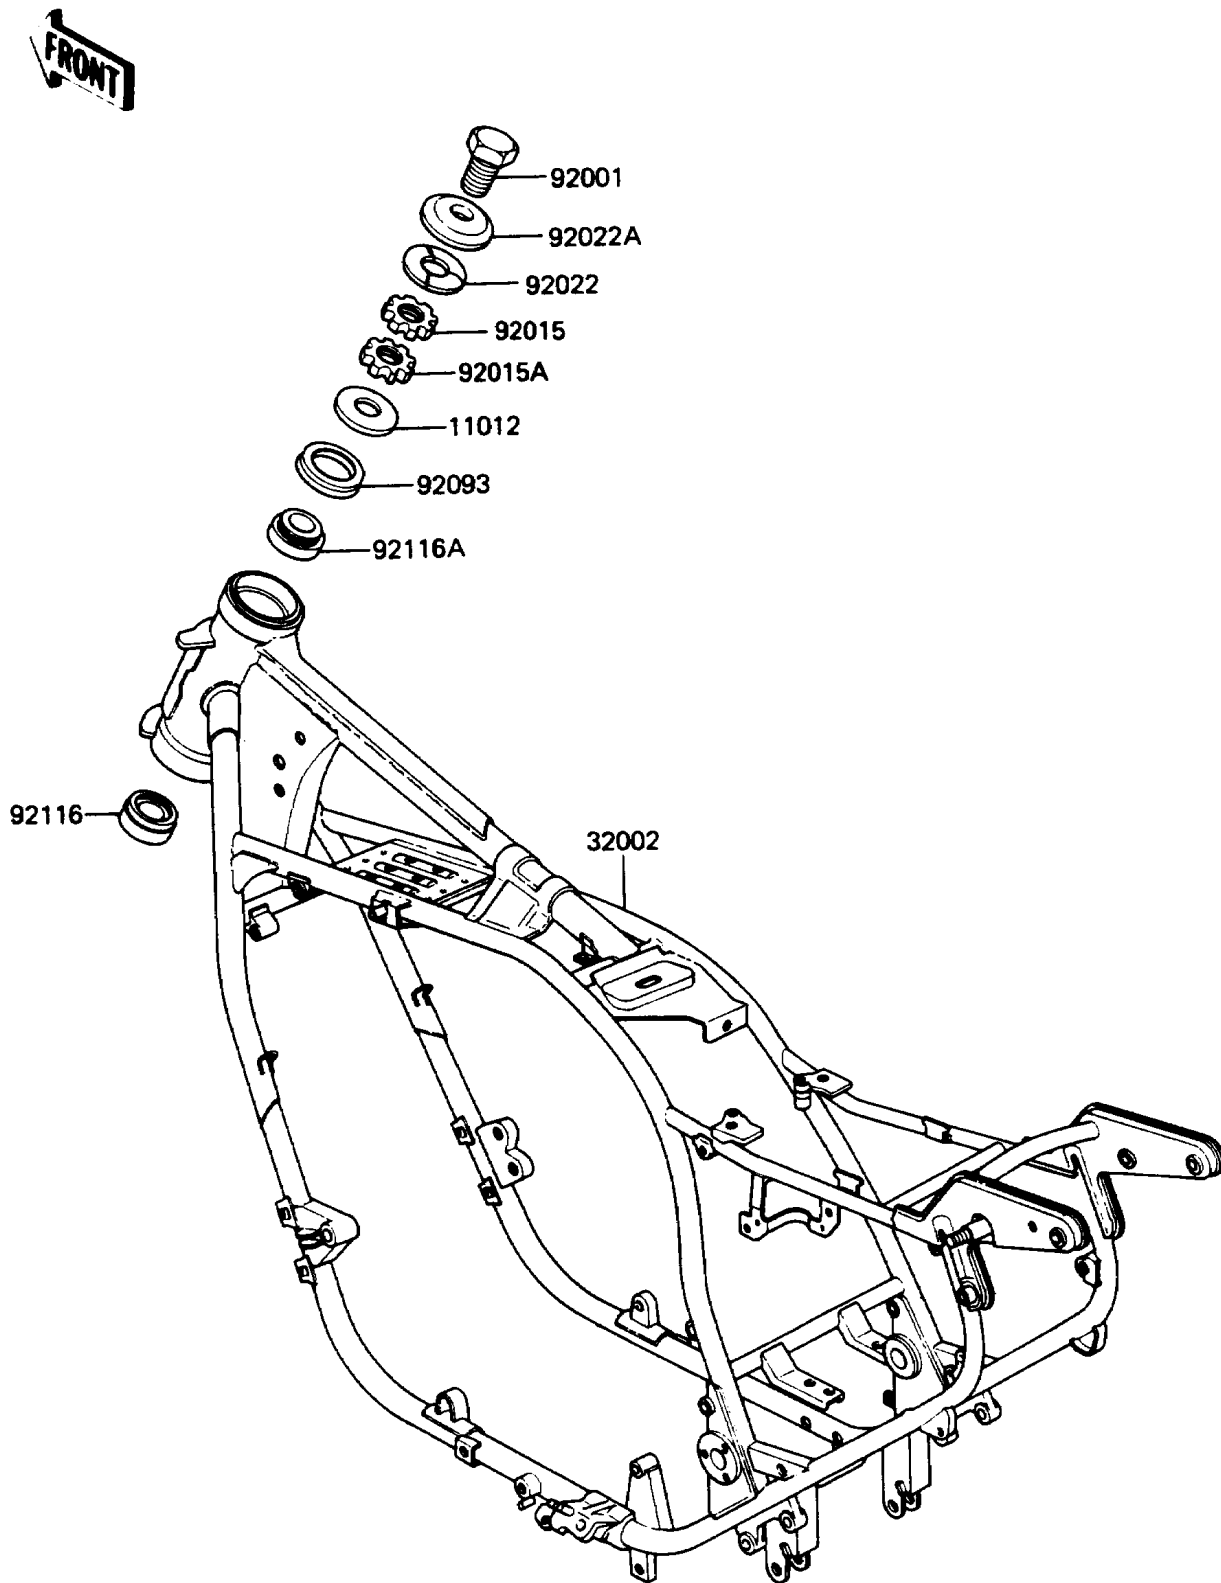

## 1987 Voyager® 1300 PARTS DIAGRAM

Frame

F2120-0227

## 1987 Voyager® 1300 PARTS LIST

Frame

| ITEM NAME                                   | PART NUMBER | QUANTITY |
|---|-------------|----------|
| CAP,STEERING (Ref # 11012)                  | 11012-1206  | 1        |
| FRAME-COMP (Ref # 32002)                    | 32002-1585  | 1        |
| BOLT,16X25.5 (Ref # 92001)                  | 92007-031   | 1        |
| NUT,28MM,T=6 (Ref # 92015)                  | 92015-1417  | 1        |
| NUT,28MM,T=8.5 (Ref # 92015A)               | 92015-1418  | 1        |
| WASHER,WAVE (Ref # 92022)                   | 46100-003   | 1        |
| WASHER,16X41X4 (Ref # 92022A)               | 92022-230   | 1        |
| SEAL,STEERING (Ref # 92093)                 | 92093-1070  | 1        |
| BEARING-ROLLER,LWR,32006JR RS (Ref # 92116) | 92116-1008  | 1        |
| BEARING-ROLLER,HR320/28XJ (Ref # 92116A)    | 92116-1009  | 1        |