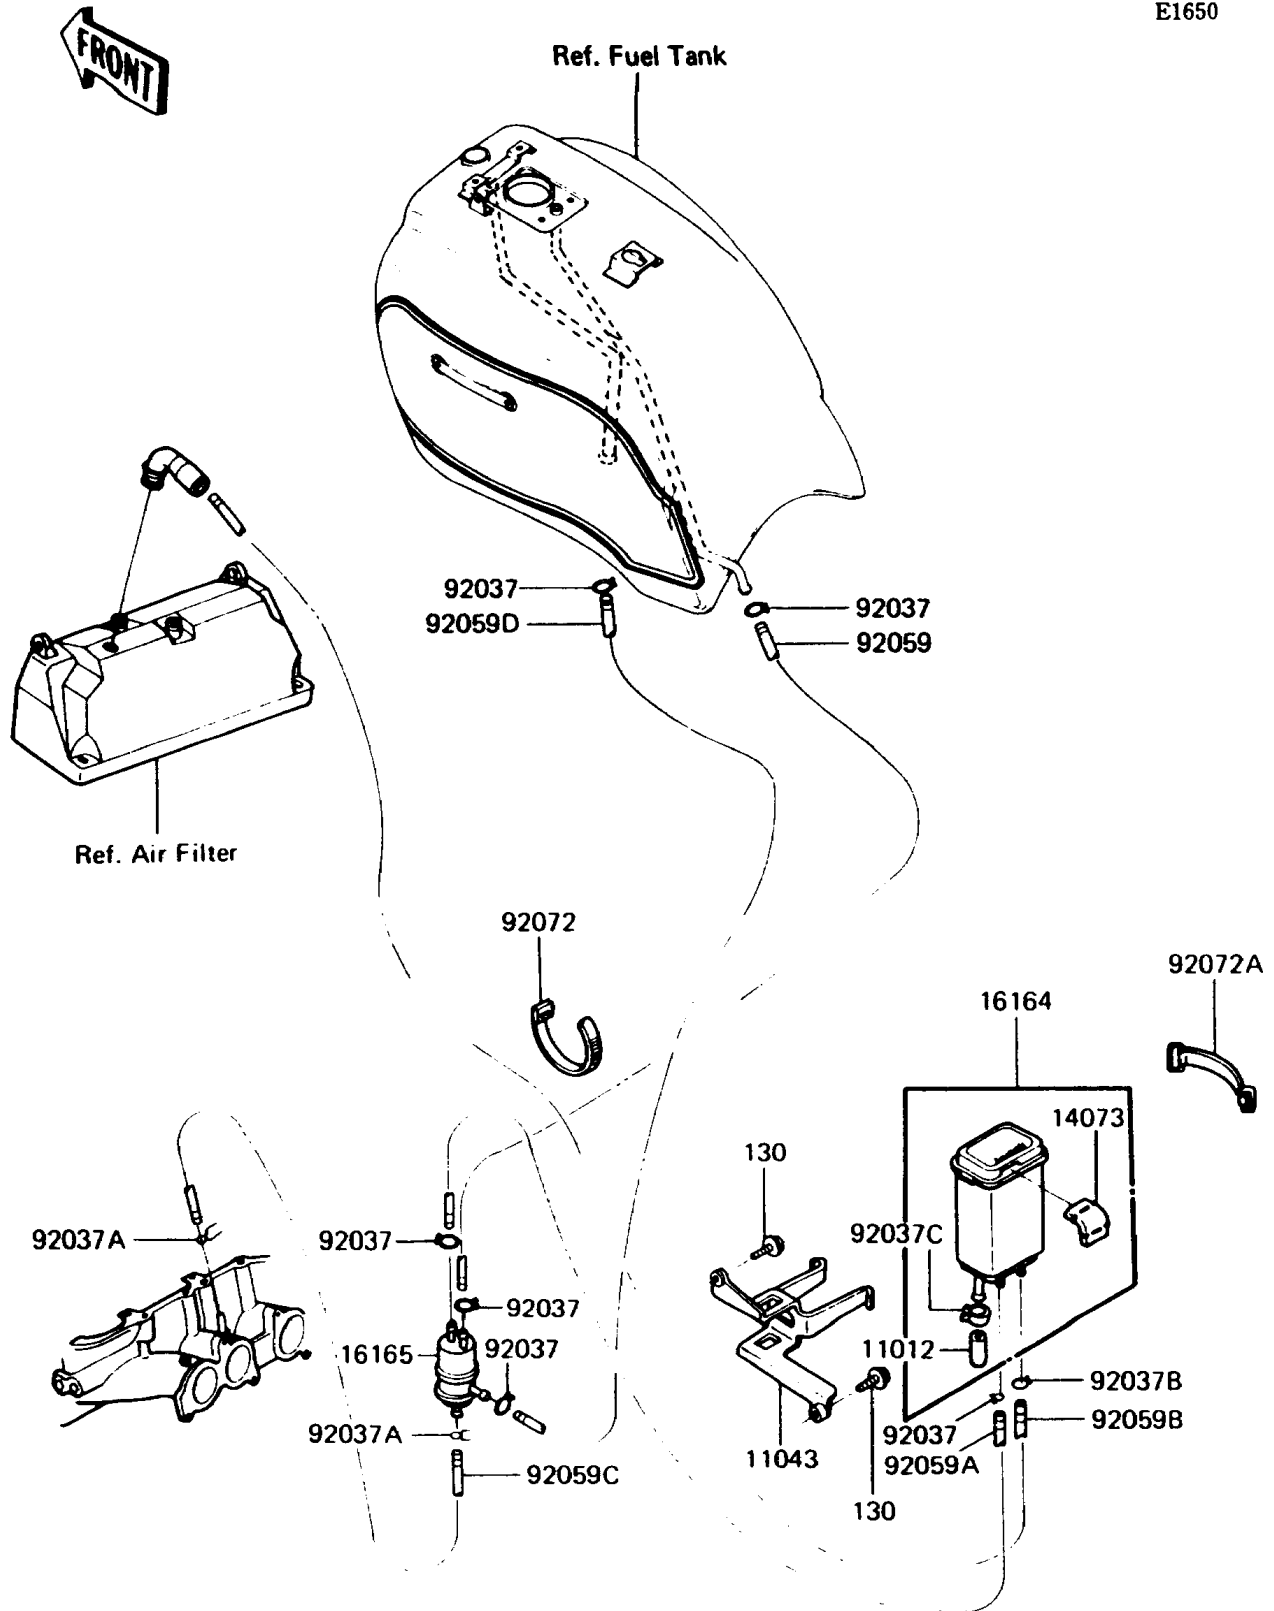

1987 Voyager® 1300 PARTS DIAGRAM

Fuel Evaporative System

E1650

1987 Voyager® 1300 PARTS LIST

Fuel Evaporative System

ITEM NAME	PART NUMBER	QUANTITY
CAP,CANISTER (Ref # 11012)	11012-1388	1
BRACKET,CANISTER (Ref # 11043)	11043-1621	1
DUCT,CANISTER (Ref # 14073)	14073-1178	1
CANISTER (Ref # 16164)	16164-1053	1
SEPARATOR (Ref # 16165)	16165-1001	1
CLAMP,TUBE (Ref # 92037)	92037-010	1
CLAMP,TUBE (Ref # 92037A)	92037-072	1
CLAMP,HOSE (Ref # 92037B)	92037-1104	1
CLAMP,CANISTER (Ref # 92037C)	92037-1512	1
TUBE,5X8X320,BLUE (Ref # 92059)	92059-1400	1
TUBE,5X8X980,BLUE (Ref # 92059A)	92059-1420	1
TUBE,7X12X1060,GREEN (Ref # 92059B)	92059-1421	1
TUBE,4X9X640,WHITE (Ref # 92059C)	92059-1422	1
TUBE,5X8X430,RED (Ref # 92059D)	92059-1423	1
BAND,L=149 (Ref # 92072)	92072-031	1
BAND,L=64 (Ref # 92072A)	92072-1006	1
BOLT-FLANGED,6X16,BLACK (Ref # 130)	130J0616	1