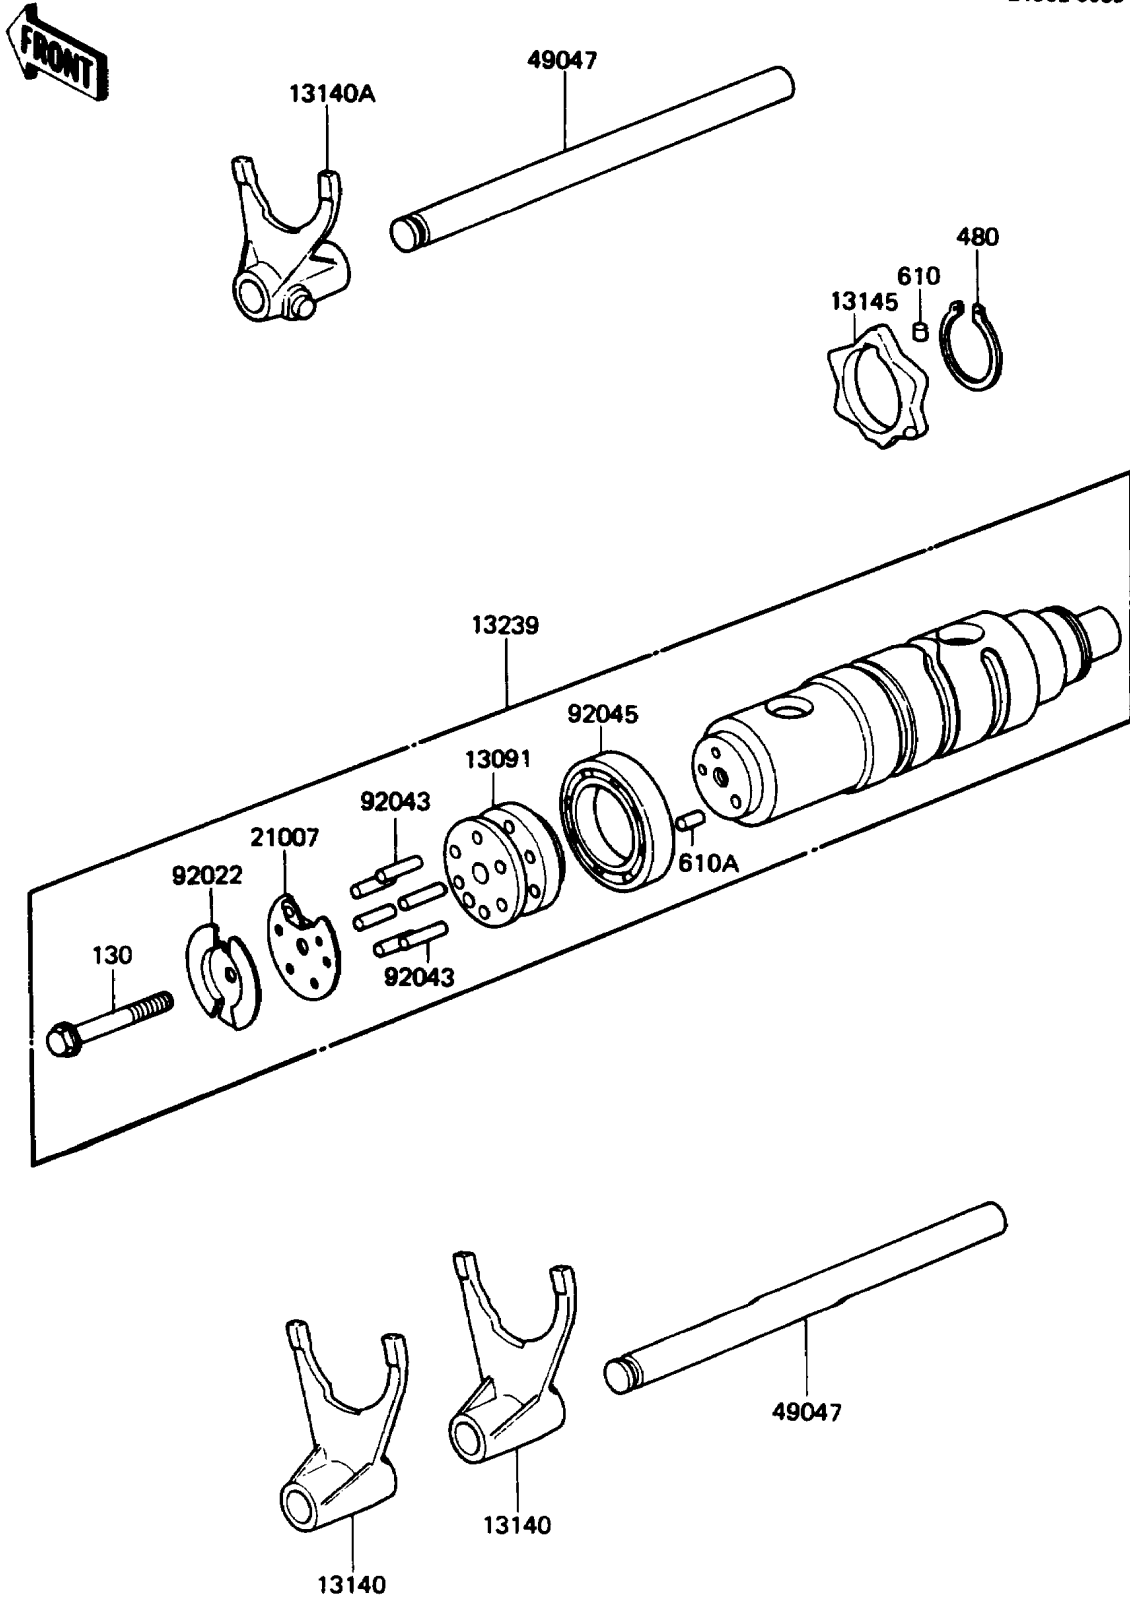

1987 Voyager® 1300 PARTS DIAGRAM

Gear Change Drum/Shift Fork(s)

E1362-0083

1987 Voyager® 1300 PARTS LIST

Gear Change Drum/Shift Fork(s)

ITEM NAME	PART NUMBER	QUANTITY
HOLDER,BEARING (Ref # 13091)	13091-1113	1
FORK-SHIFT,LOW,2ND & 3RD (Ref # 13140)	13140-1050	1
FORK-SHIFT,4TH & TOP (Ref # 13140A)	13140-1051	1
CAM-CHANGE DRUM (Ref # 13145)	13145-1058	1
DRUM-ASSY-CHANGE (Ref # 13239)	13239-1109	1
ROTOR,NEUTRAL (Ref # 21007)	21007-1070	1
ROD-SHIFT,12X173 (Ref # 49047)	49047-1008	1
WASHER,NEUTRAL ROTOR (Ref # 92022)	92022-1399	1
PIN,DOWEL,4X17.8 (Ref # 92043)	92042-020	1
BEARING-BALL,#6906 (Ref # 92045)	92045-1016	1
BOLT-FLANGED,6X35 (Ref # 130)	130G0635	1
CIRCLIP-TYPE-C,30MM (Ref # 480)	480J3000	1
ROLLER,4X6 (Ref # 610)	610A0406	1
ROLLER,4X8 (Ref # 610A)	610A0408	1