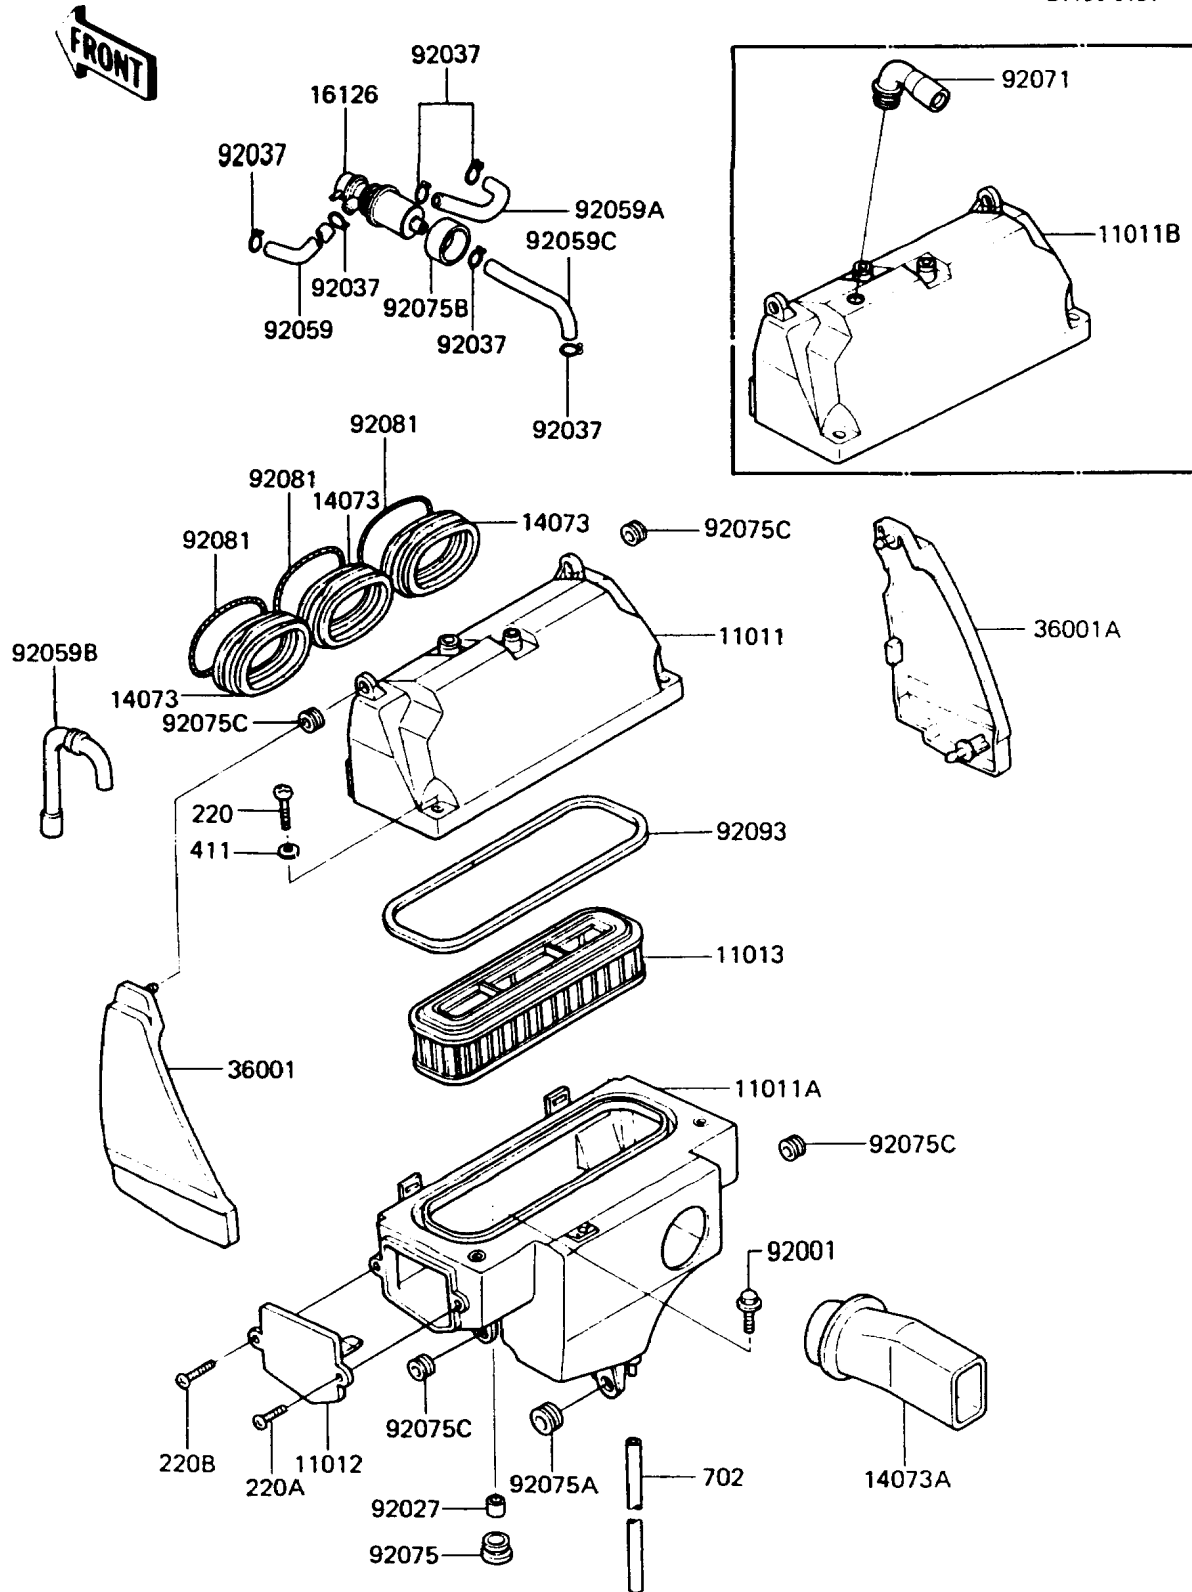

1987 Voyager® 1300 PARTS DIAGRAM

Air Cleaner

E1130-0137

1987 Voyager® 1300 PARTS LIST

Air Cleaner

ITEM NAME	PART NUMBER	QUANTITY
CASE-AIR FILTER,UPP (Ref # 11011)	11011-1132	1
CASE-AIR FILTER,LWR (Ref # 11011A)	11011-1133	1
CASE-AIR FILTER,UPP (Ref # 11011B)	11011-1171	1
CAP,AIR FILTER (Ref # 11012)	11012-1285	1
ELEMENT-AIR FILTER (Ref # 11013)	11013-1073	1
DUCT,AIR FILTER (Ref # 14073)	14073-1098	1
DUCT,AIR FILTER (Ref # 14073A)	14073-1099	1
VALVE,AIR SWITCHING (Ref # 16126)	16126-1015	1
COVER-SIDE,AIR FILTER,LH (Ref # 36001)	36001-1202	1
COVER-SIDE,AIR FILTER,RH (Ref # 36001A)	36001-1203	1
BOLT,6X25,W/WASHER (Ref # 92001)	92001-1140	1
COLLAR,6.8X10X10.5 (Ref # 92027)	92027-120	1
CLAMP,TUBE (Ref # 92037)	92037-213	1
TUBE,SWITCH VALVE,LH (Ref # 92059)	92059-1076	1
TUBE,SWITCH VALVE,RH (Ref # 92059A)	92059-1077	1
TUBE,AIR FILTER (Ref # 92059B)	92059-1266	1
TUBE,AIRCUT VALVE (Ref # 92059C)	92059-1272	1
GROMMET,AIR FILTER (Ref # 92071)	92071-1114	1
DAMPER,AIR FILTER (Ref # 92075)	92075-1124	1
DAMPER,FILTER COVER (Ref # 92075A)	92075-1126	1
DAMPER,AIR SWITCH VALVE (Ref # 92075B)	92075-1195	1
DAMPER (Ref # 92075C)	92075-1470	1
SPRING,COIL,3.6X237.2 (Ref # 92081)	92081-1540	1
SEAL,AIR FILTER (Ref # 92093)	92093-1088	1
SCREW-PAN-CROS,6X30 (Ref # 220)	220B0630	1
SCREW-PAN-CROS,6X20,BLACK (Ref # 220A)	220C0620	1
SCREW-PAN-CROS,6X30,BLACK (Ref # 220B)	220C0630	1
WASHER-PLAIN,6MM (Ref # 411)	411B0600	1
TUBE-RUBBER,6X110 (Ref # 702)	702A06110	1