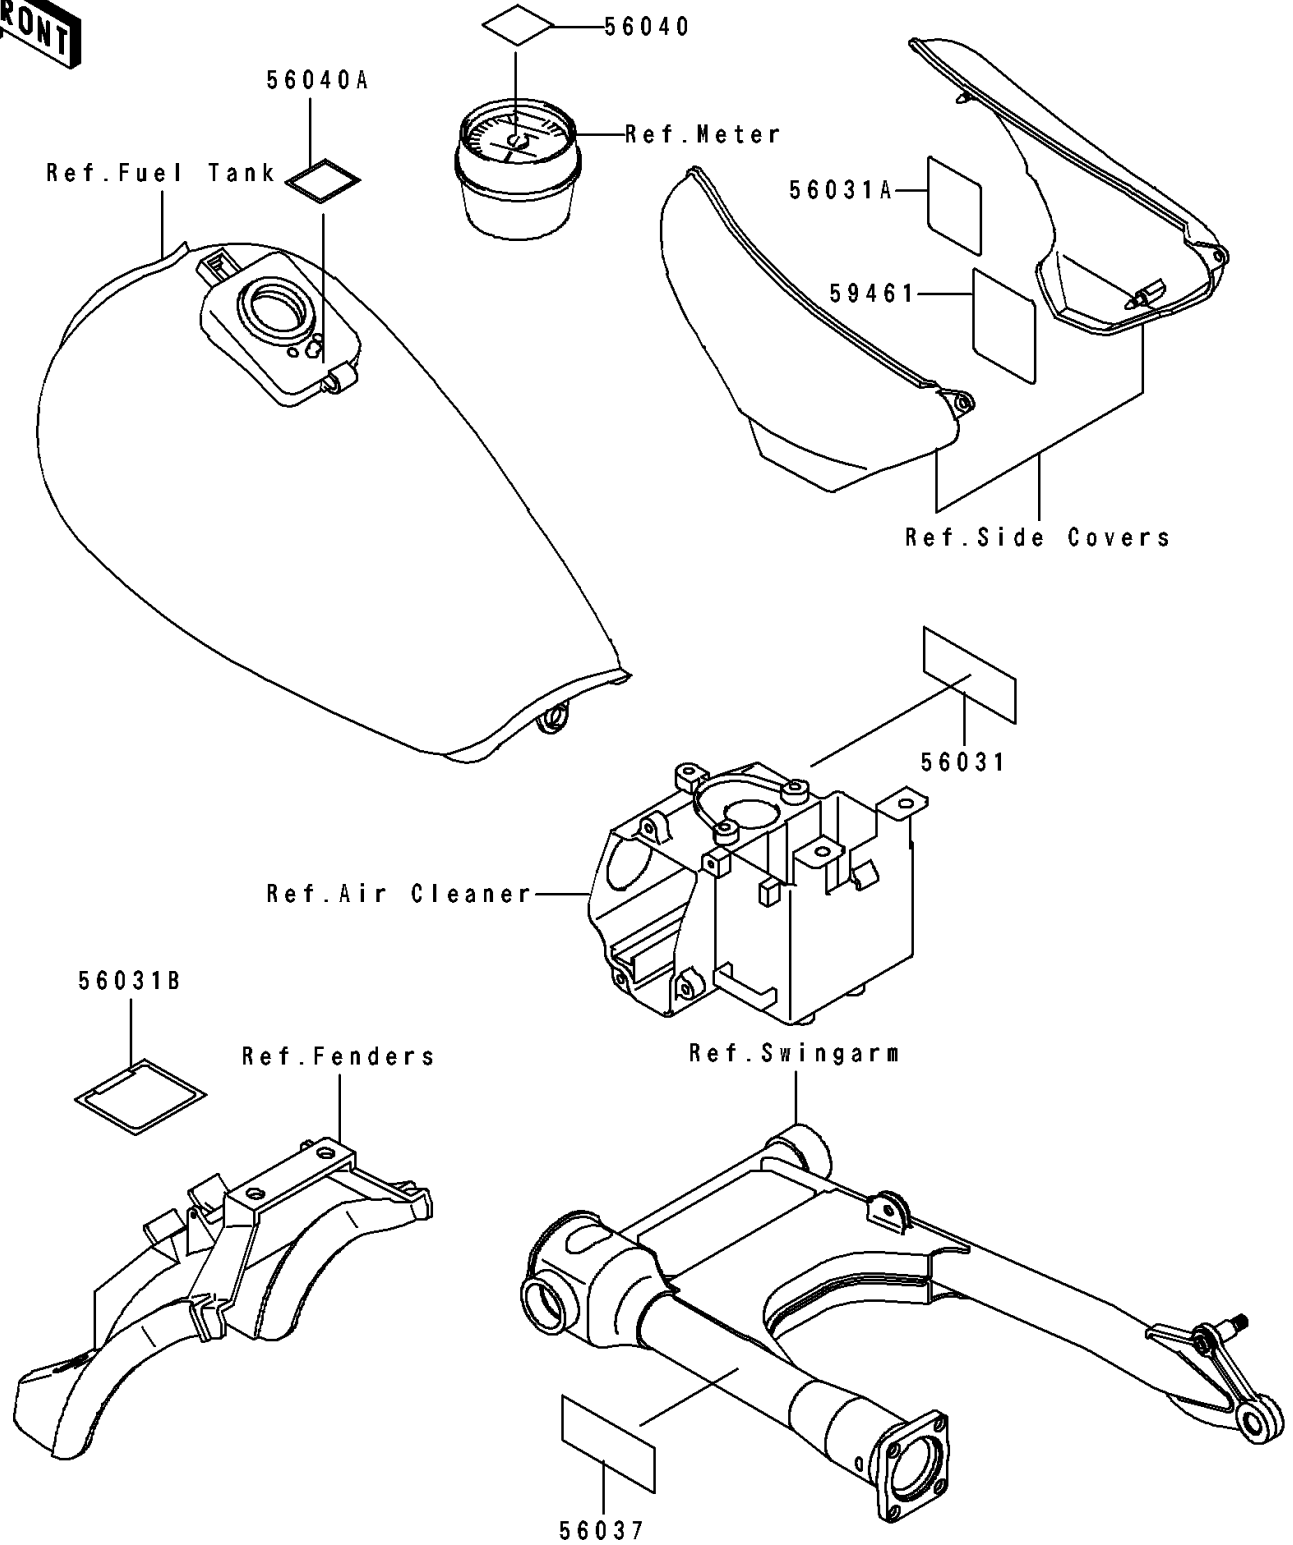

1996 Eliminator® 600 PARTS DIAGRAM

Labels

F2860

1996 Eliminator® 600 PARTS LIST

Labels

| ITEM NAME | PART NUMBER | QUANTITY |
|--|-------------|----------|
| LABEL-MANUAL,OIL & OIL FILTER (Ref # 56031) | 56031-1093 | 1 |
| LABEL-MANUAL,BATTERY VENT (Ref # 56031A) | 56031-1447 | 1 |
| LABEL-MANUAL,DAILY SAFETY (Ref # 56031B) | 56031-1448 | 1 |
| LABEL-SPECIFICATION,TIRE&LOAD (Ref # 56037) | 56037-1682 | 1 |
| LABEL-WARNING,BREAK IN CAUTION (Ref # 56040) | 56040-1007 | 1 |
| LABEL-WARNING,EVAPO (Ref # 56040A) | 56040-1121 | 1 |
| LABEL-CERTIFICATION,EVAPO ROUT (Ref # 59461) | 59461-1491 | 1 |