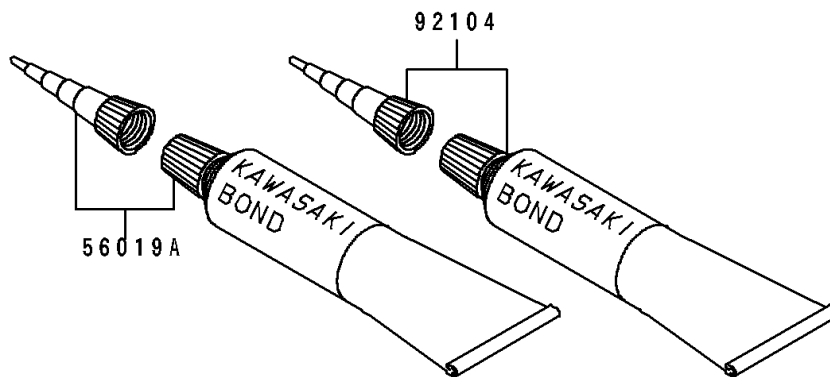

## 1996 Eliminator® 600 PARTS DIAGRAM

Owner's Tools

56007

F2810

## 1996 Eliminator® 600 PARTS LIST

Owner's Tools

ITEM NAME	PART NUMBER	QUANTITY
TOOLKIT (Ref # 56007)	56007-1293	1
BAG,TOOL (Ref # 56008)	56008-1007	1
THREE BOND TB1211,HT/RS,WHITE (Ref # 56019A)	56019-120	1
GASKET-LIQUID,TUBE,100G,SILVER (Ref # 92104)	92104-002	1
TOOL-DRIVER,#3PHILLIPS (Ref # 92107)	92107-005	1
TOOL-DRIVER,#2PHILLIPS (Ref # 92107A)	92107-1053	1
TOOL-WRENCH,BOX,18MM (Ref # 92110)	92110-1111	1
TOOL-WRENCH,OPEN END,10X12 (Ref # 92110A)	92110-1152	1
TOOL-WRENCH,OPEN END,14X17 (Ref # 92110B)	92110-1153	1
TOOL-PLIERS (Ref # 92112)	92112-003	1