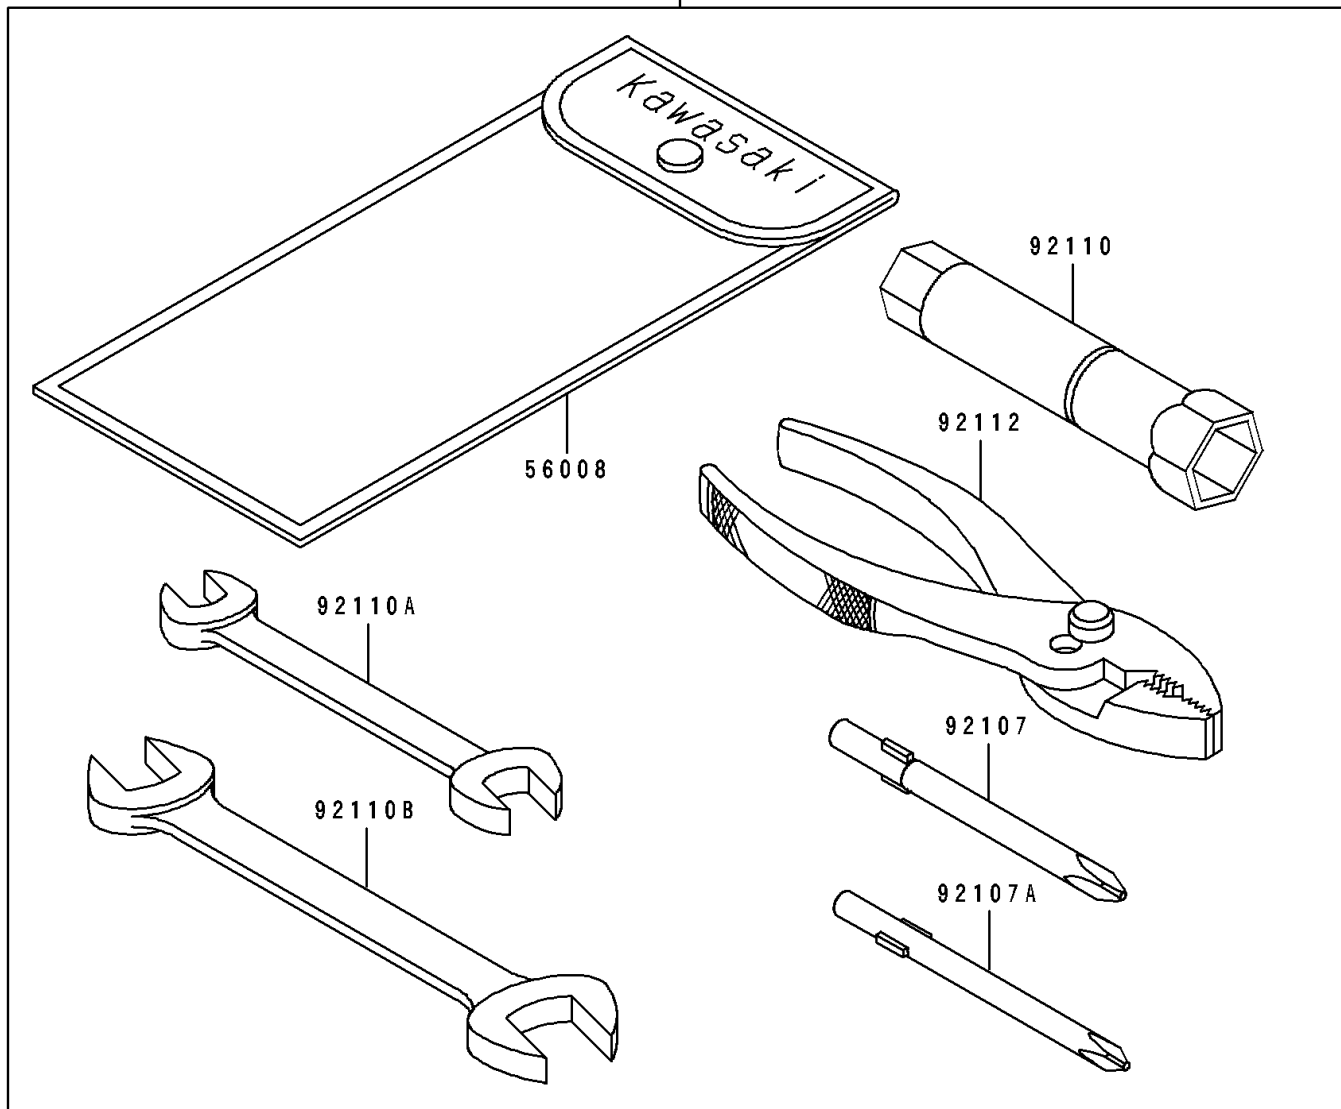

## 1996 Eliminator® 600 PARTS DIAGRAM

Owner's Tools

56007

F2810

## 1996 Eliminator® 600 PARTS LIST

Owner's Tools

ITEM NAME	PART NUMBER	QUANTITY
TOOLKIT (Ref # 56007)	56007-1293	1
BAG,TOOL (Ref # 56008)	56008-1007	1
THREE BOND TB1211,HT/RS,WHITE (Ref # 56019A)	56019-120	1
GASKET-LIQUID,TUBE,100G,SILVER (Ref # 92104)	92104-002	1
TOOL-DRIVER,#3PHILLIPS (Ref # 92107)	92107-005	1
TOOL-DRIVER,#2PHILLIPS (Ref # 92107A)	92107-1053	1
TOOL-WRENCH,BOX,18MM (Ref # 92110)	92110-1111	1
TOOL-WRENCH,OPEN END,10X12 (Ref # 92110A)	92110-1152	1
TOOL-WRENCH,OPEN END,14X17 (Ref # 92110B)	92110-1153	1
TOOL-PLIERS (Ref # 92112)	92112-003	1