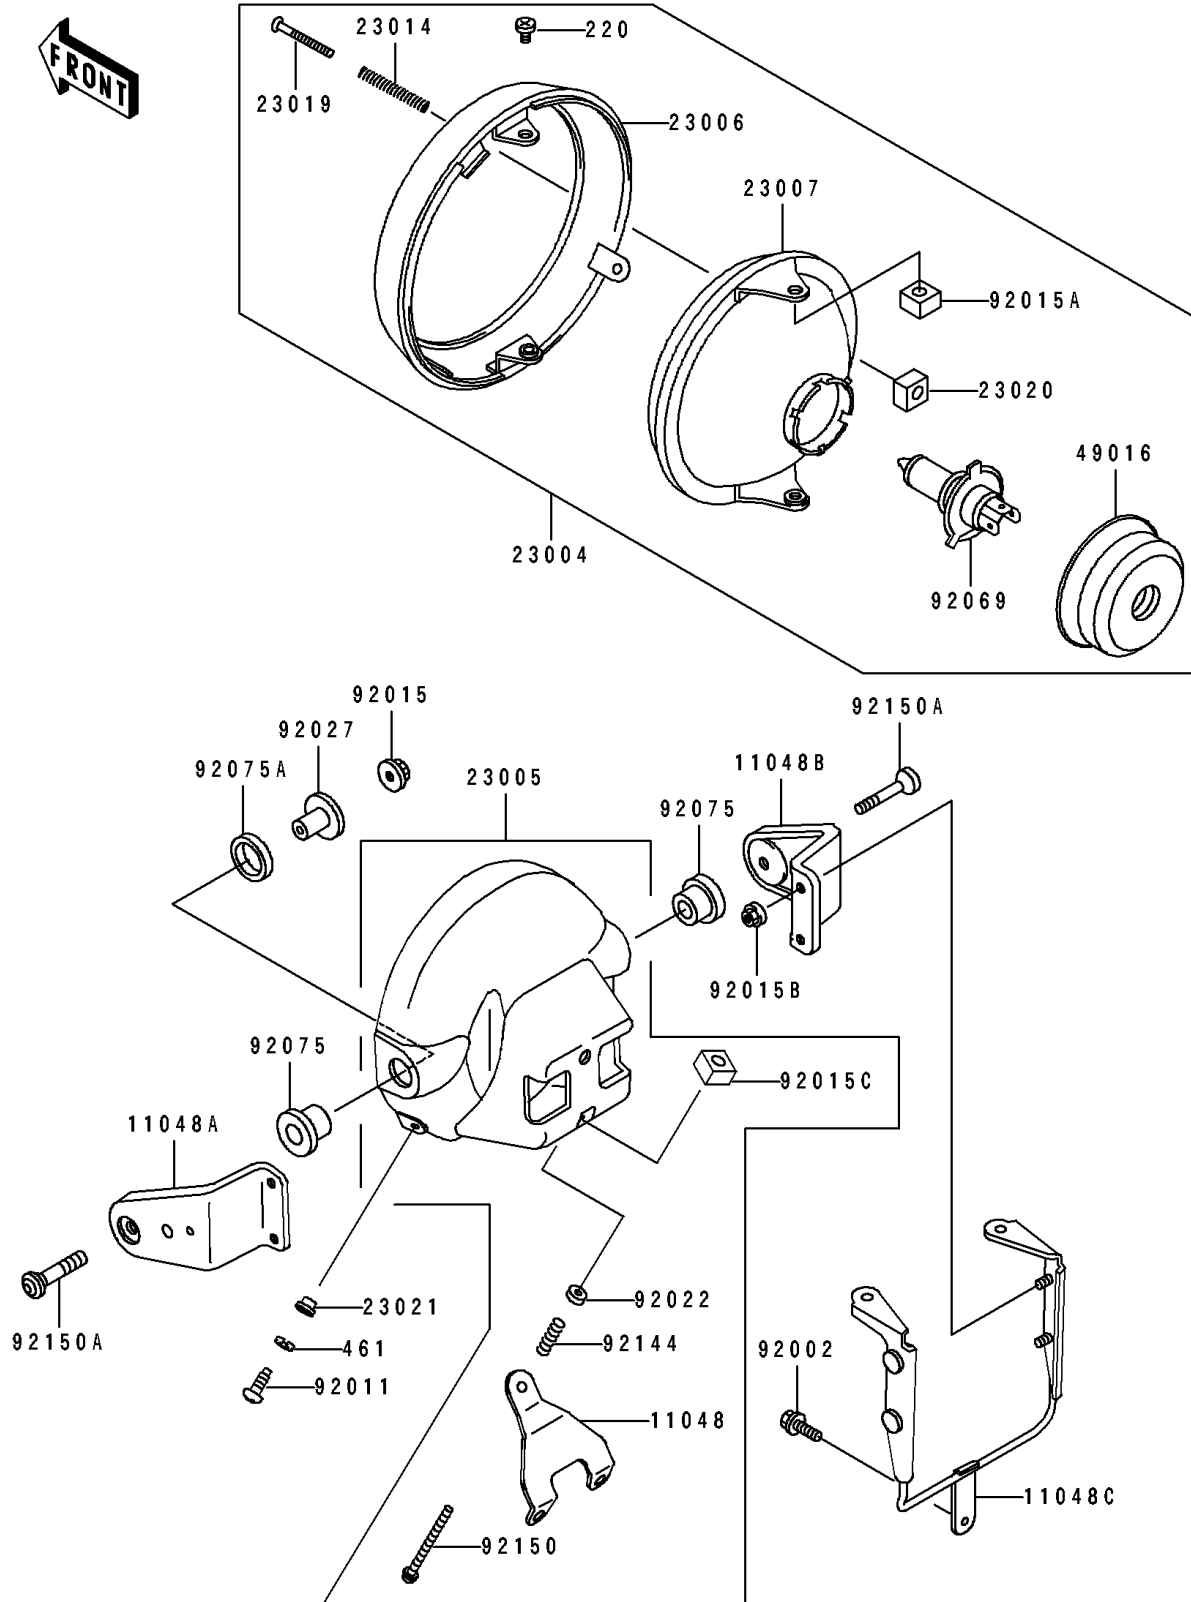

1996 Eliminator® 600 PARTS DIAGRAM

Headlight(s)

F2710

1996 Eliminator® 600 PARTS LIST

Headlight(s)

ITEM NAME	PART NUMBER	QUANTITY
BRACKET,HEAD LAMP BODY (Ref # 11048)	11048-1406	1
BRACKET,HEAD LAMP,LH (Ref # 11048A)	11048-1407	1
BRACKET,HEAD LAMP,RH (Ref # 11048B)	11048-1408	1
BRACKET,HEAD LAMP (Ref # 11048C)	11048-1409	1
LAMP-HEAD (Ref # 23004)	23004-1275	1
BODY-COMP-HEAD LAMP (Ref # 23005)	23005-1144	1
RIM-LAMP,CR PLATED (Ref # 23006)	23006-1020	1
LENS-COMP,HEAD LAMP (Ref # 23007)	23007-1224	1
SPRING,FOCUS ADJUSTING (Ref # 23014)	23014-005	1
SCREW,FOCUS ADJUSTING (Ref # 23019)	23019-021	1
NUT,4MM,FOCUS ADJUST (Ref # 23020)	23020-018	1
WASHER (Ref # 23021)	23021-010	1
COVER-SEAL,HEAD LAMP (Ref # 49016)	49016-1046	1
BOLT (Ref # 92002)	92002-1626	1
SCREW,5MM (Ref # 92011)	92011-024	1
NUT,FLANGED,8MM (Ref # 92015)	92015-1014	1
NUT,5MM (Ref # 92015A)	92015-1157	1
NUT,CAP,6MM,BLACK (Ref # 92015B)	92015-1170	1
NUT,5MM,FOCUS ADJUST (Ref # 92015C)	92015-1799	1
WASHER,5.2X13X1 (Ref # 92022)	92022-1380	1
COLLAR,L=20 (Ref # 92027)	92027-1131	1
BULB,12V 60/55W,H4 (Ref # 92069)	92069-1002	1
DAMPER,HEAD LAMP FITTING (Ref # 92075)	92075-1109	1
DAMPER,HEAD LAMP FITTING (Ref # 92075A)	92075-1110	1
SPRING (Ref # 92144)	92144-1417	1
BOLT,ADJUST,5X45 (Ref # 92150)	92150-1590	1
BOLT,SOCKET,8X40 (Ref # 92150A)	92150-1735	1
SCREW-PAN-CROS (Ref # 220)	220D0510	1
WASHER-SPRING,5MM (Ref # 461)	461F0500	1