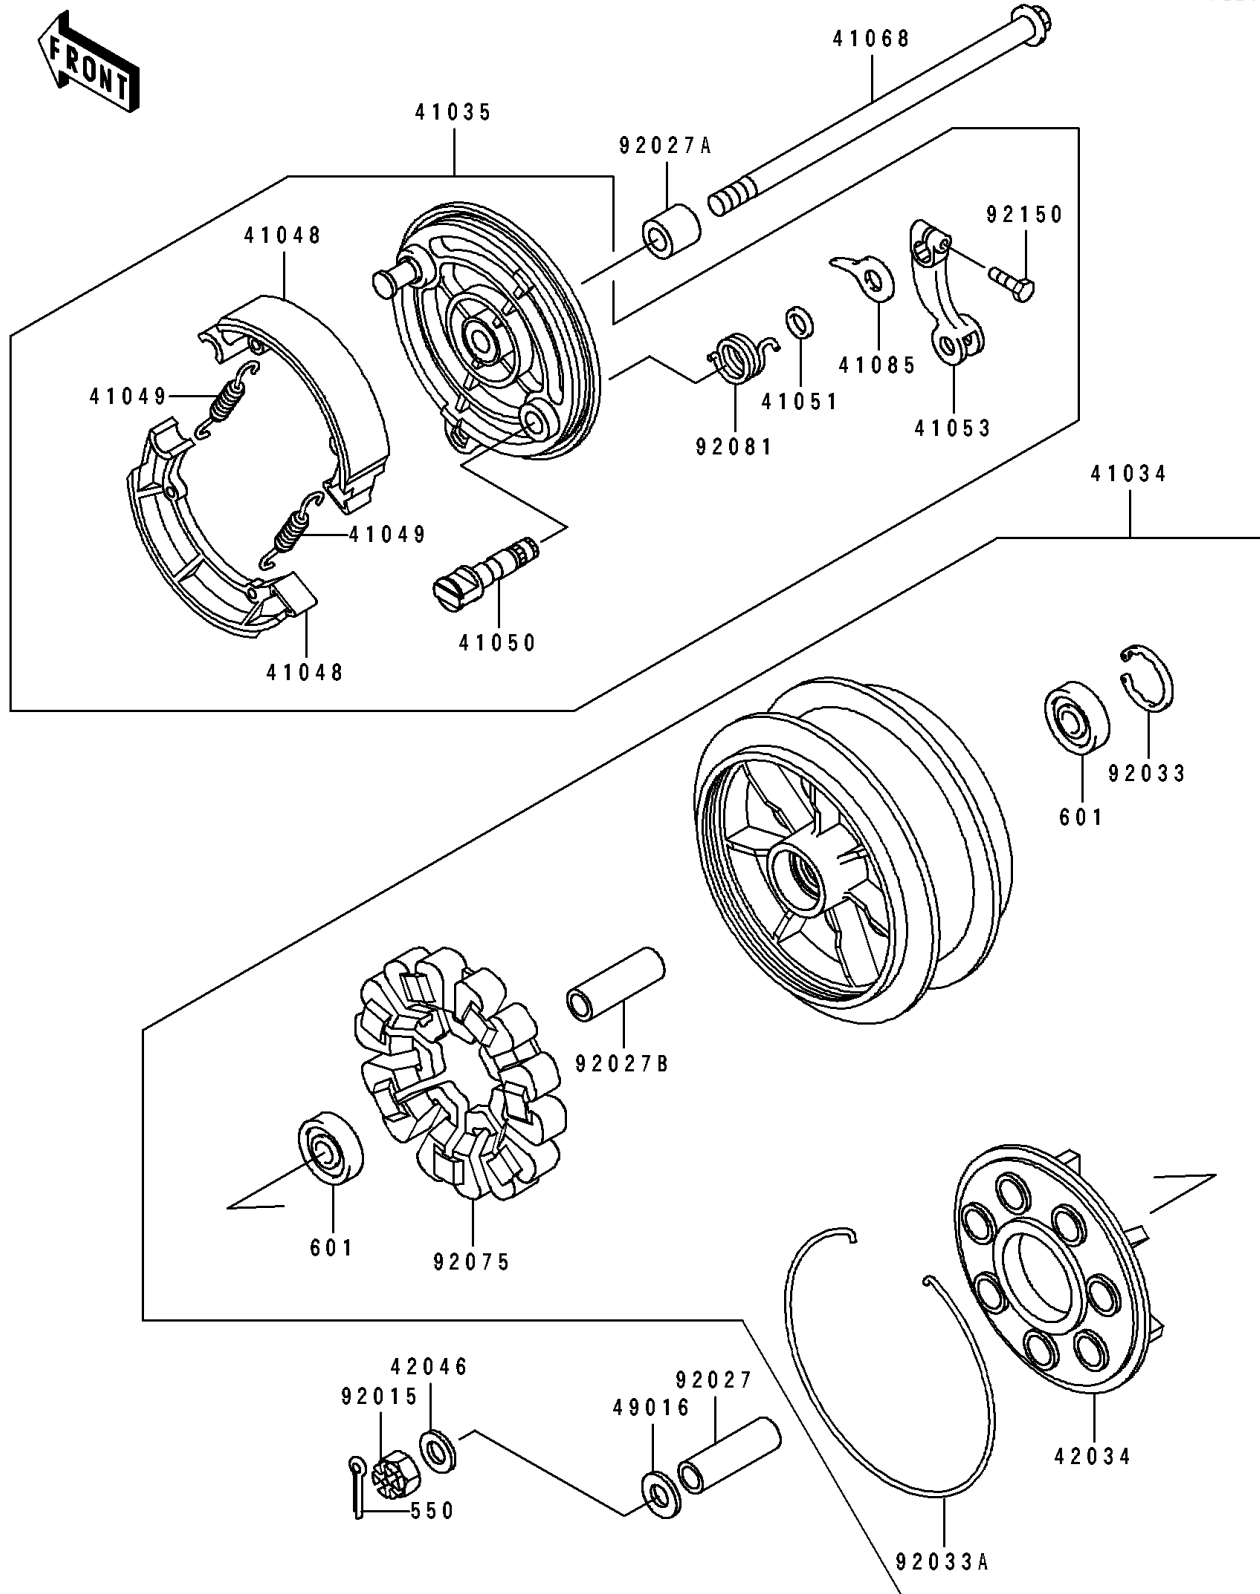

1996 Eliminator® 600 PARTS DIAGRAM

Rear Wheel/Chain

F2240

1996 Eliminator® 600 PARTS LIST

Rear Wheel/Chain

ITEM NAME	PART NUMBER	QUANTITY
DRUM-ASSY,REAR BRAKE (Ref # 41034)	41034-1239	1
PANEL-ASSY-BRAKE,RR (Ref # 41035)	41035-1465	1
SHOE-BRAKE (Ref # 41048)	41048-1070	1
SPRING,BRAKE SHOE (Ref # 41049)	41049-012	1
CAM-BRAKE (Ref # 41050)	41050-017	1
SEAL,BRAKE CAM (Ref # 41051)	41051-003	1
LEVER-BRAKE CAM (Ref # 41053)	41053-1072	1
AXLE,RR (Ref # 41068)	41068-1223	1
INDICATOR (Ref # 41085)	41085-1054	1
COUPLING,RR HUB (Ref # 42034)	42034-1029	1
WASHER,17.3X32X3.2 (Ref # 42046)	42046-009	1
COVER-SEAL,RR AXLE (Ref # 49016)	49016-1038	1
NUT,CASTLE,16MM (Ref # 92015)	92015-1951	1
COLLAR,17.2X25X79 (Ref # 92027)	92027-1415	1
COLLAR,AXLE,RR,RH,L=28.5 (Ref # 92027A)	92027-1550	1
COLLAR,17.2X25X74 (Ref # 92027B)	92027-1867	1
RING-SNAP,47MM (Ref # 92033)	92033-1042	1
RING-SNAP,194MM (Ref # 92033A)	92033-1075	1
DAMPER,RR HUB SHOCK (Ref # 92075)	92075-1372	1
SPRING,BRAKE CAM LEVER RETURN (Ref # 92081)	92081-1814	1
BOLT,8X27 (Ref # 92150)	92150-1797	1
PIN-COTTER,4.0X35 (Ref # 550)	550D4035	1
BEARING-BALL,#6303UUC3 (Ref # 601)	601B6303UU	1