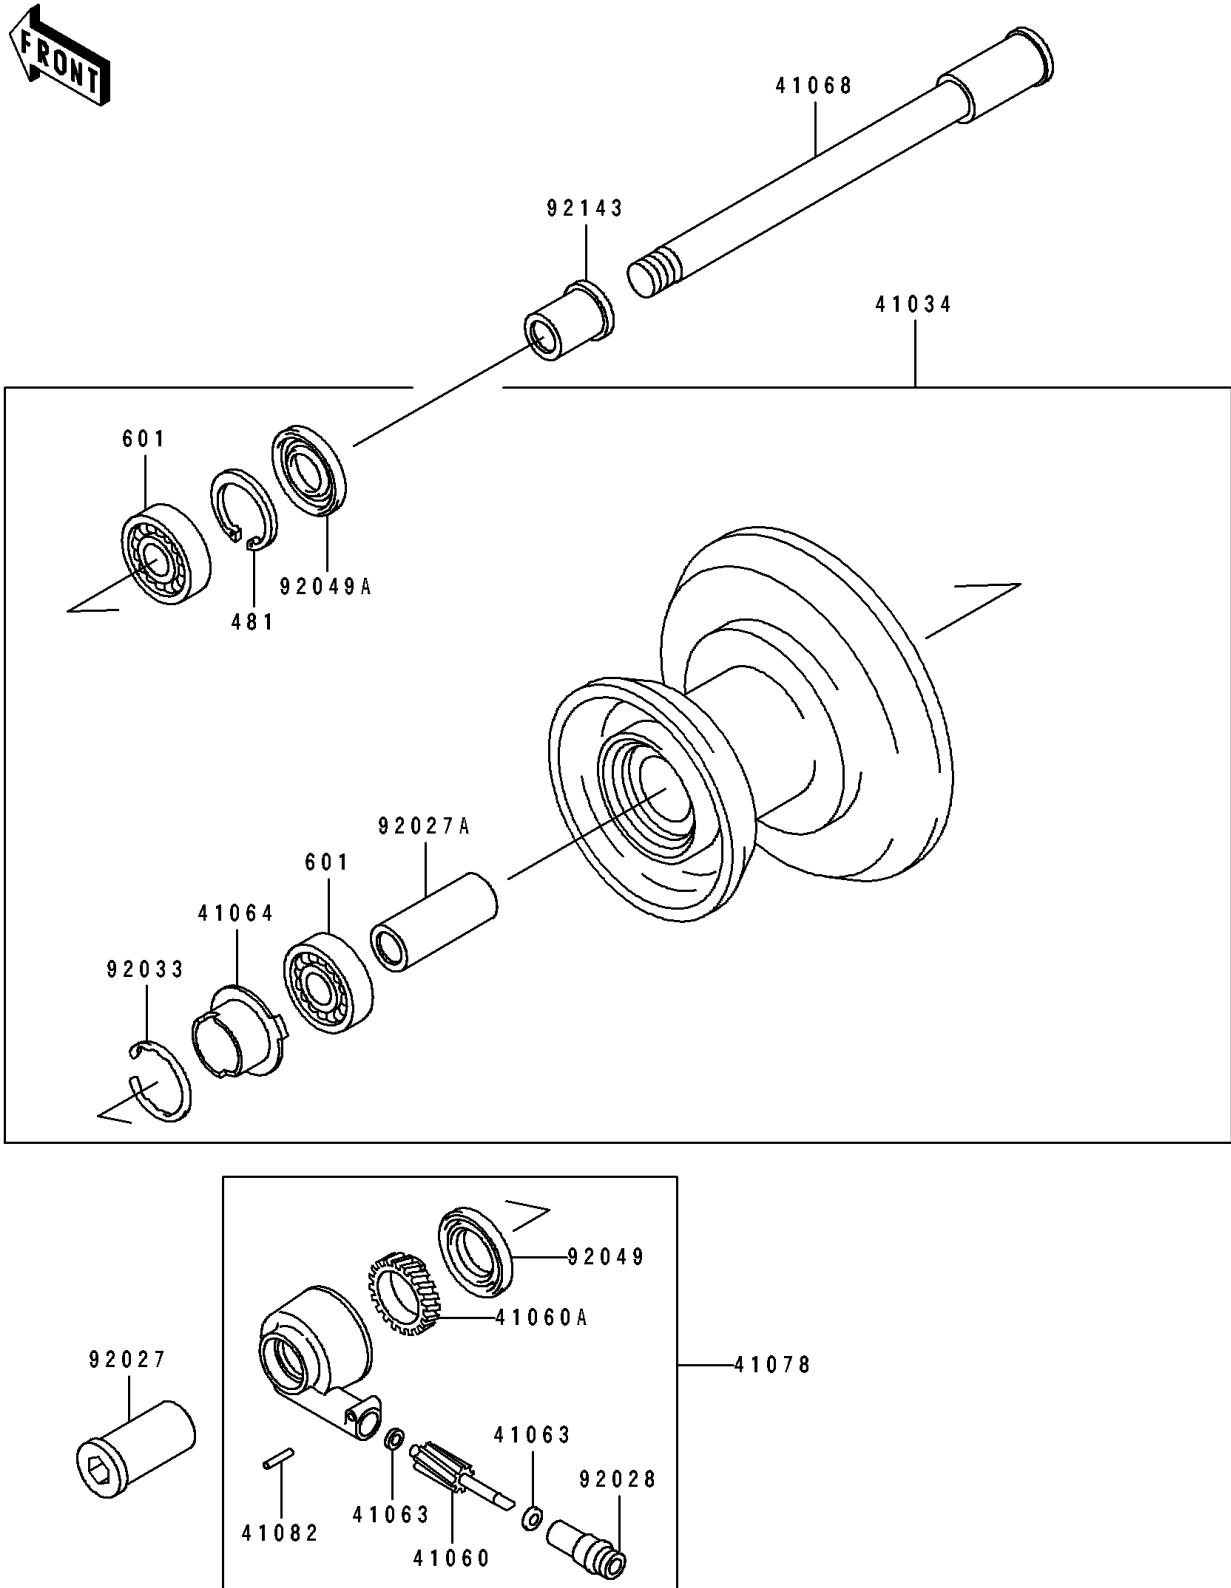

1996 Eliminator® 600 PARTS DIAGRAM

Front Wheel

F2230

1996 Eliminator® 600 PARTS LIST

Front Wheel

ITEM NAME	PART NUMBER	QUANTITY
DRUM-ASSY,FRONT BRAKE (Ref # 41034)	41034-1251	1
GEAR-METER SCREW,9T (Ref # 41060)	41060-1123	1
GEAR-METER SCREW,25T (Ref # 41060A)	41060-1151	1
WASHER,5.1X9X0.4 (Ref # 41063)	41063-001	1
RECEIVER-SPEEDOMETER (Ref # 41064)	41064-1006	1
AXLE,FR (Ref # 41068)	41068-1175	1
CASE-ASSY-METER GEAR (Ref # 41078)	41078-1102	1
PIN,SPRING (Ref # 41082)	41082-001	1
COLLAR,FR AXLE,L=36.5 (Ref # 92027)	92027-1726	1
COLLAR,L=70 (Ref # 92027A)	92027-1866	1
BUSHING,SPEEDOMETER (Ref # 92028)	92028-1066	1
RING-SNAP,42MM (Ref # 92033)	92033-1041	1
SEAL-OIL,BJN30427-C3 (Ref # 92049)	92049-1057	1
SEAL-OIL,MH20354.5 (Ref # 92049A)	92049-1176	1
COLLAR,FR AXLE,L=24 (Ref # 92143)	92143-1187	1
CIRCLIP-TYPE-C,35MM (Ref # 481)	481J3500	1
BEARING-BALL,#6202UG (Ref # 601)	601B6202UG	1