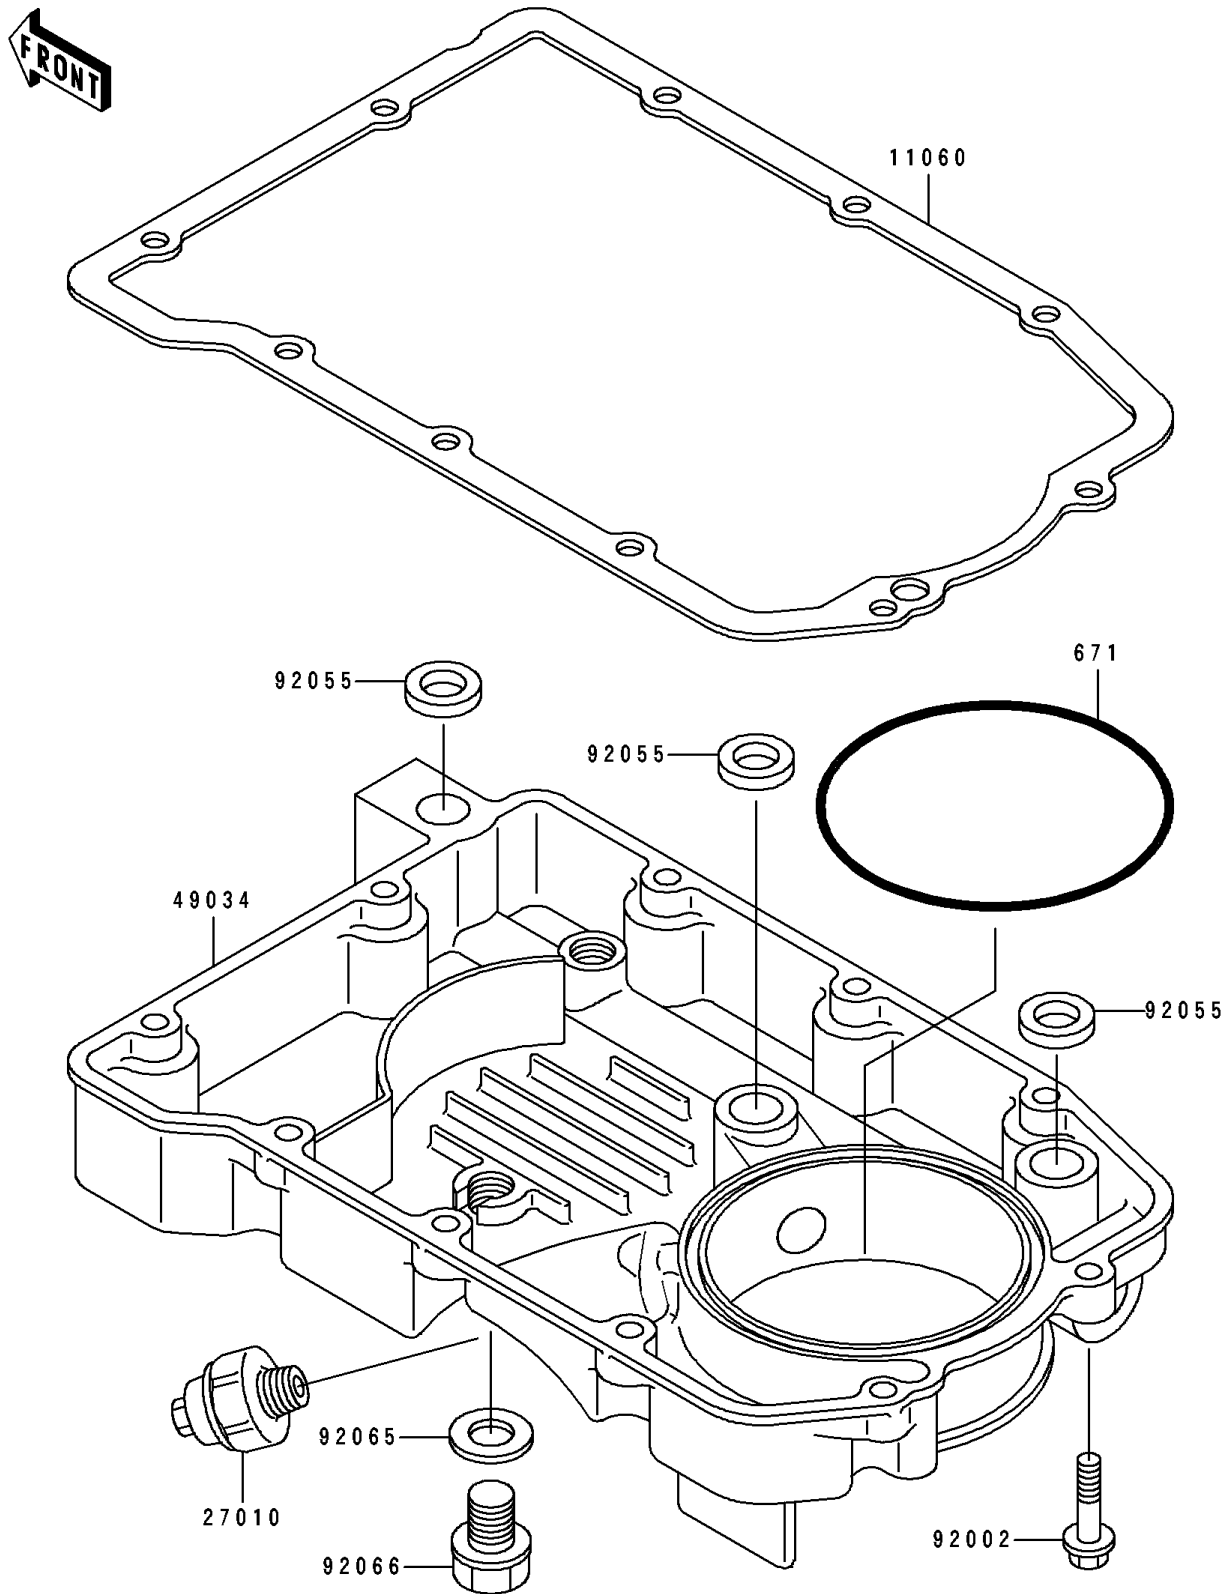

1996 Eliminator® 600 PARTS DIAGRAM

Oil Pan

E1434

1996 Eliminator® 600 PARTS LIST

Oil Pan

ITEM NAME	PART NUMBER	QUANTITY
GASKET,OIL PAN (Ref # 11060)	11060-1149	1
SWITCH,OIL PRESSURE (Ref # 27010)	27010-1313	1
PAN-OIL (Ref # 49034)	49034-1114	1
BOLT,6X25 (Ref # 92002)	92002-1089	1
RING-O,19.5MM (Ref # 92055)	92055-077	1
GASKET,12X22X2,DRAIN PLUG (Ref # 92065)	92065-097	1
PLUG,OIL DRAIN,12X15 (Ref # 92066)	92066-1174	1
O RING,90MM (Ref # 671)	671B2590	1