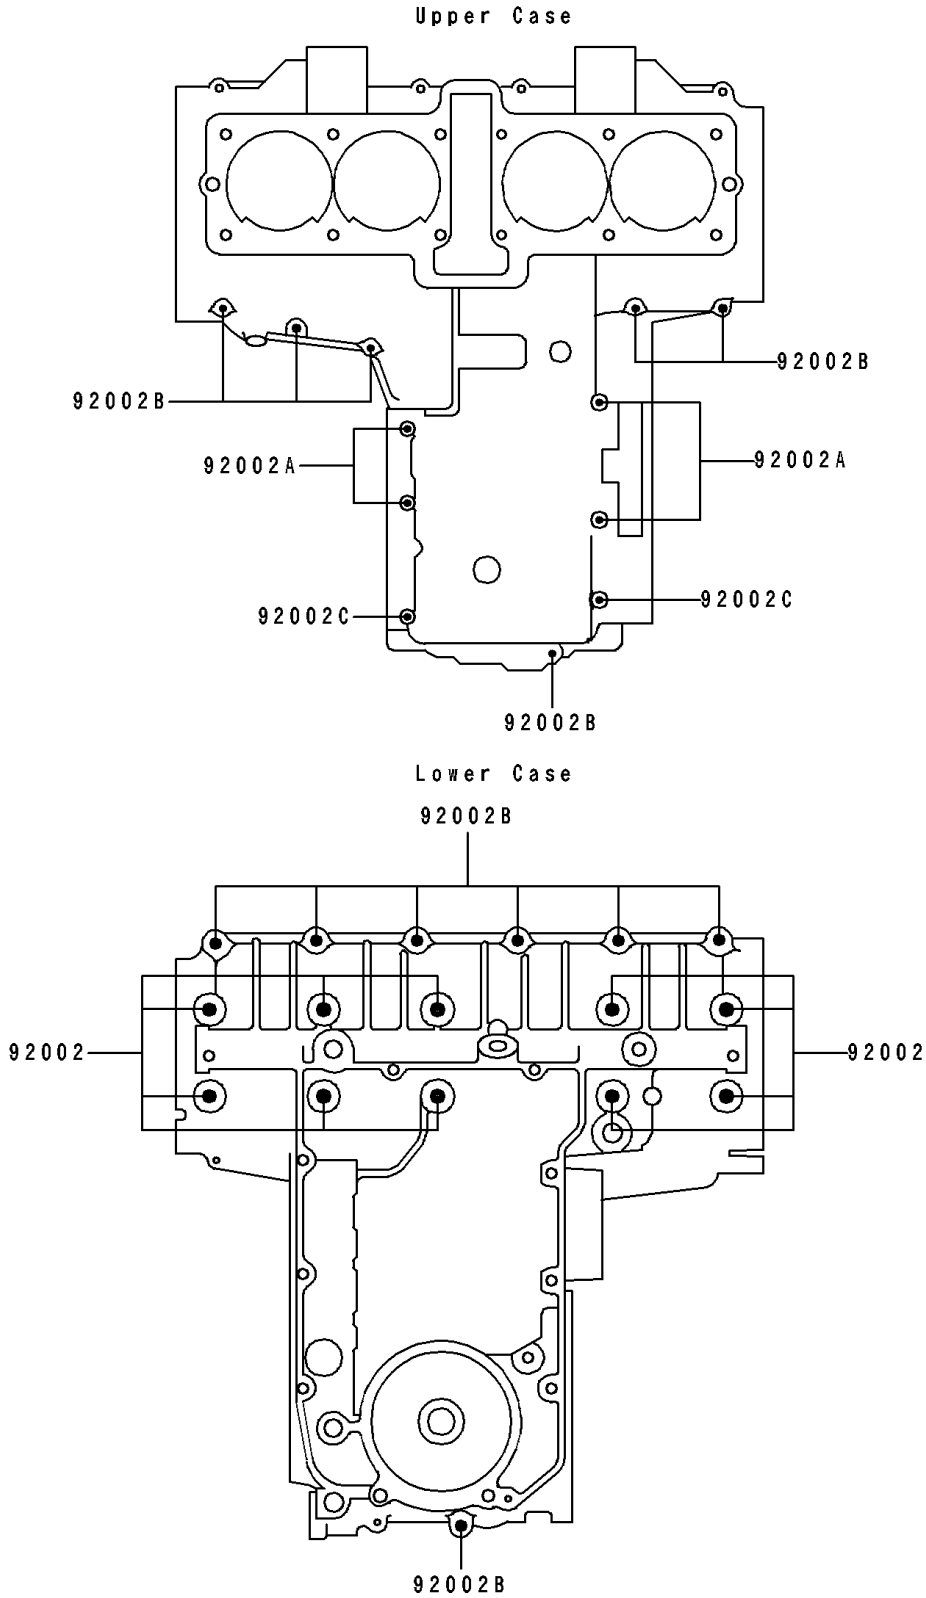

1996 Eliminator® 600 PARTS DIAGRAM

Crankcase Bolt Pattern

E1412

1996 Eliminator® 600 PARTS LIST

Crankcase Bolt Pattern

ITEM NAME	PART NUMBER	QUANTITY
BOLT,8X95 (Ref # 92002)	92002-1077	1
BOLT,6X95 (Ref # 92002A)	92002-1078	1
BOLT,6X40 (Ref # 92002B)	92002-1080	1
BOLT,6X75 (Ref # 92002C)	92002-1483	1