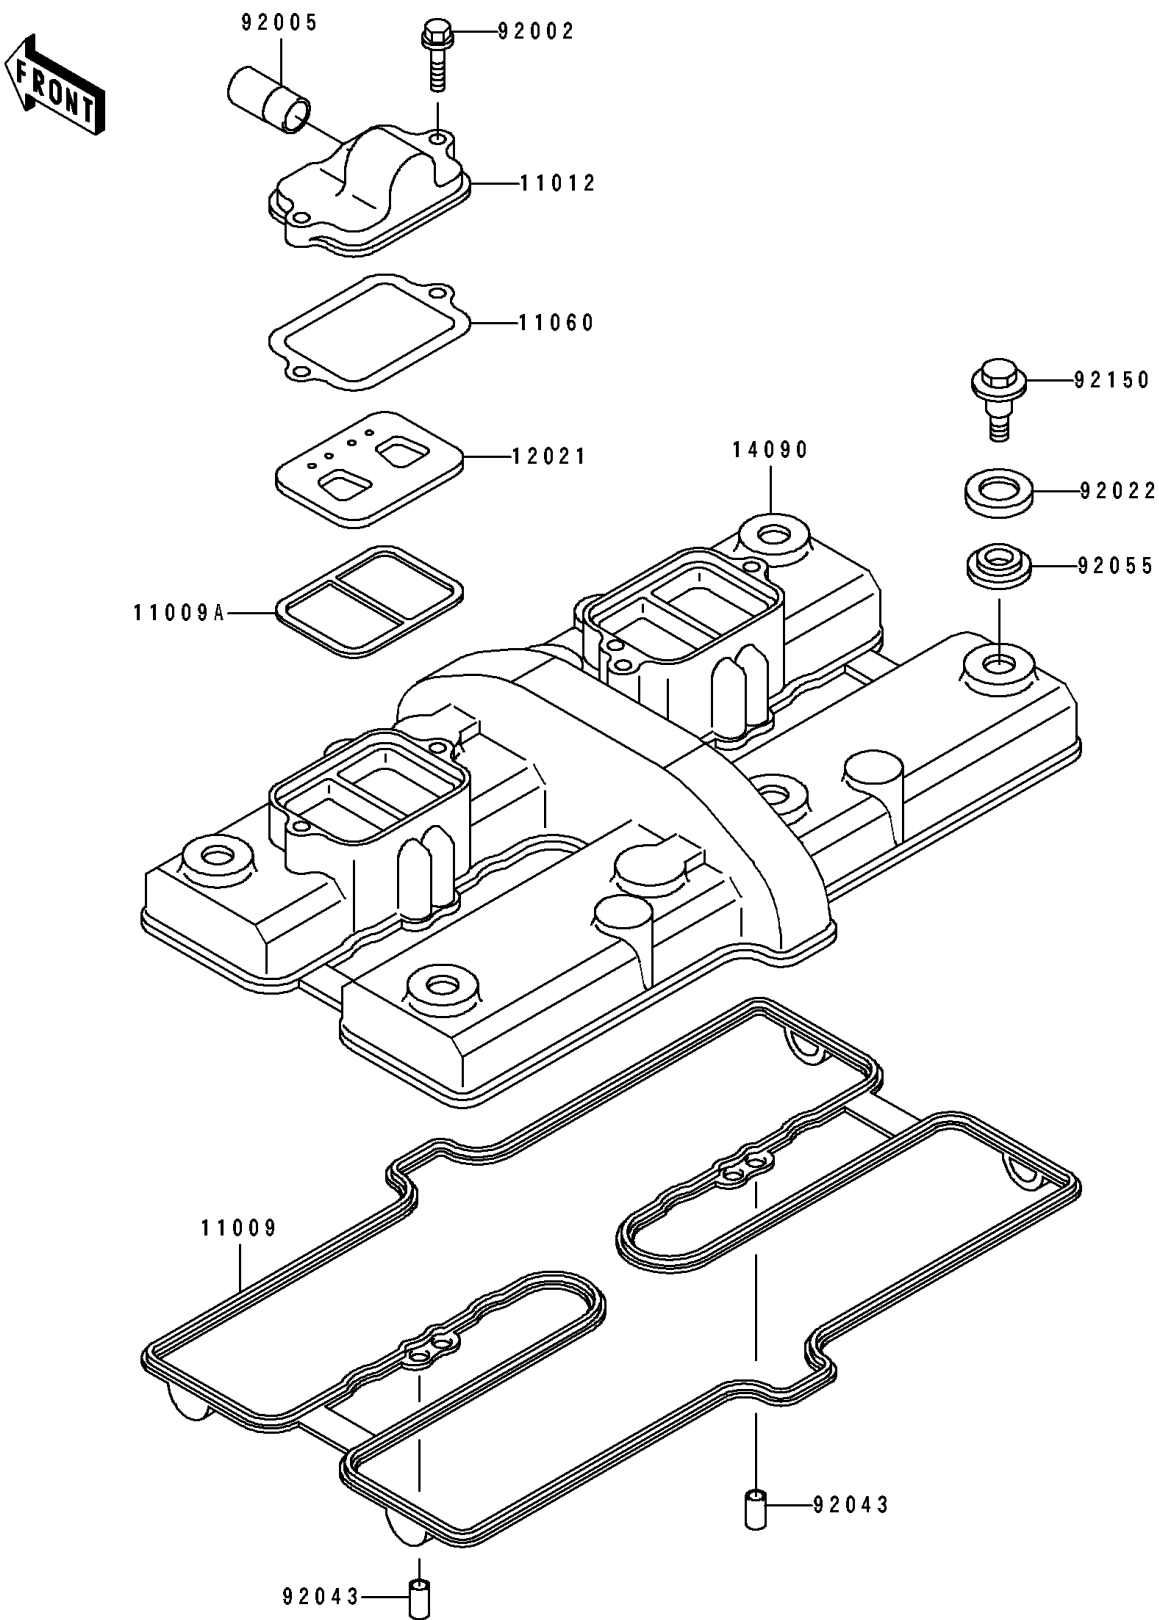

1996 Eliminator® 600 PARTS DIAGRAM

Cylinder Head Cover

E1112

1996 Eliminator® 600 PARTS LIST

Cylinder Head Cover

ITEM NAME	PART NUMBER	QUANTITY
GASKET,CYLINDER HEAD COVER (Ref # 11009)	11009-1497	1
GASKET,REED VALVE (Ref # 11009A)	11009-1857	1
CAP (Ref # 11012)	11012-1919	1
GASKET (Ref # 11060)	11060-1509	1
VALVE-ASSY-REED (Ref # 12021)	12021-1053	1
COVER,CYLINDER HEAD (Ref # 14090)	14090-1576	1
BOLT,6X22 (Ref # 92002)	92002-1068	1
FITTING,REED VALVE (Ref # 92005)	92005-1006	1
WASHER,HEAD COVER BOLT (Ref # 92022)	92022-1487	1
PIN,6.2X8X14 (Ref # 92043)	92043-1263	1
RING-O,HEAD COVER BOLT (Ref # 92055)	92055-1225	1
BOLT,HEAD COVER (Ref # 92150)	92150-1447	1