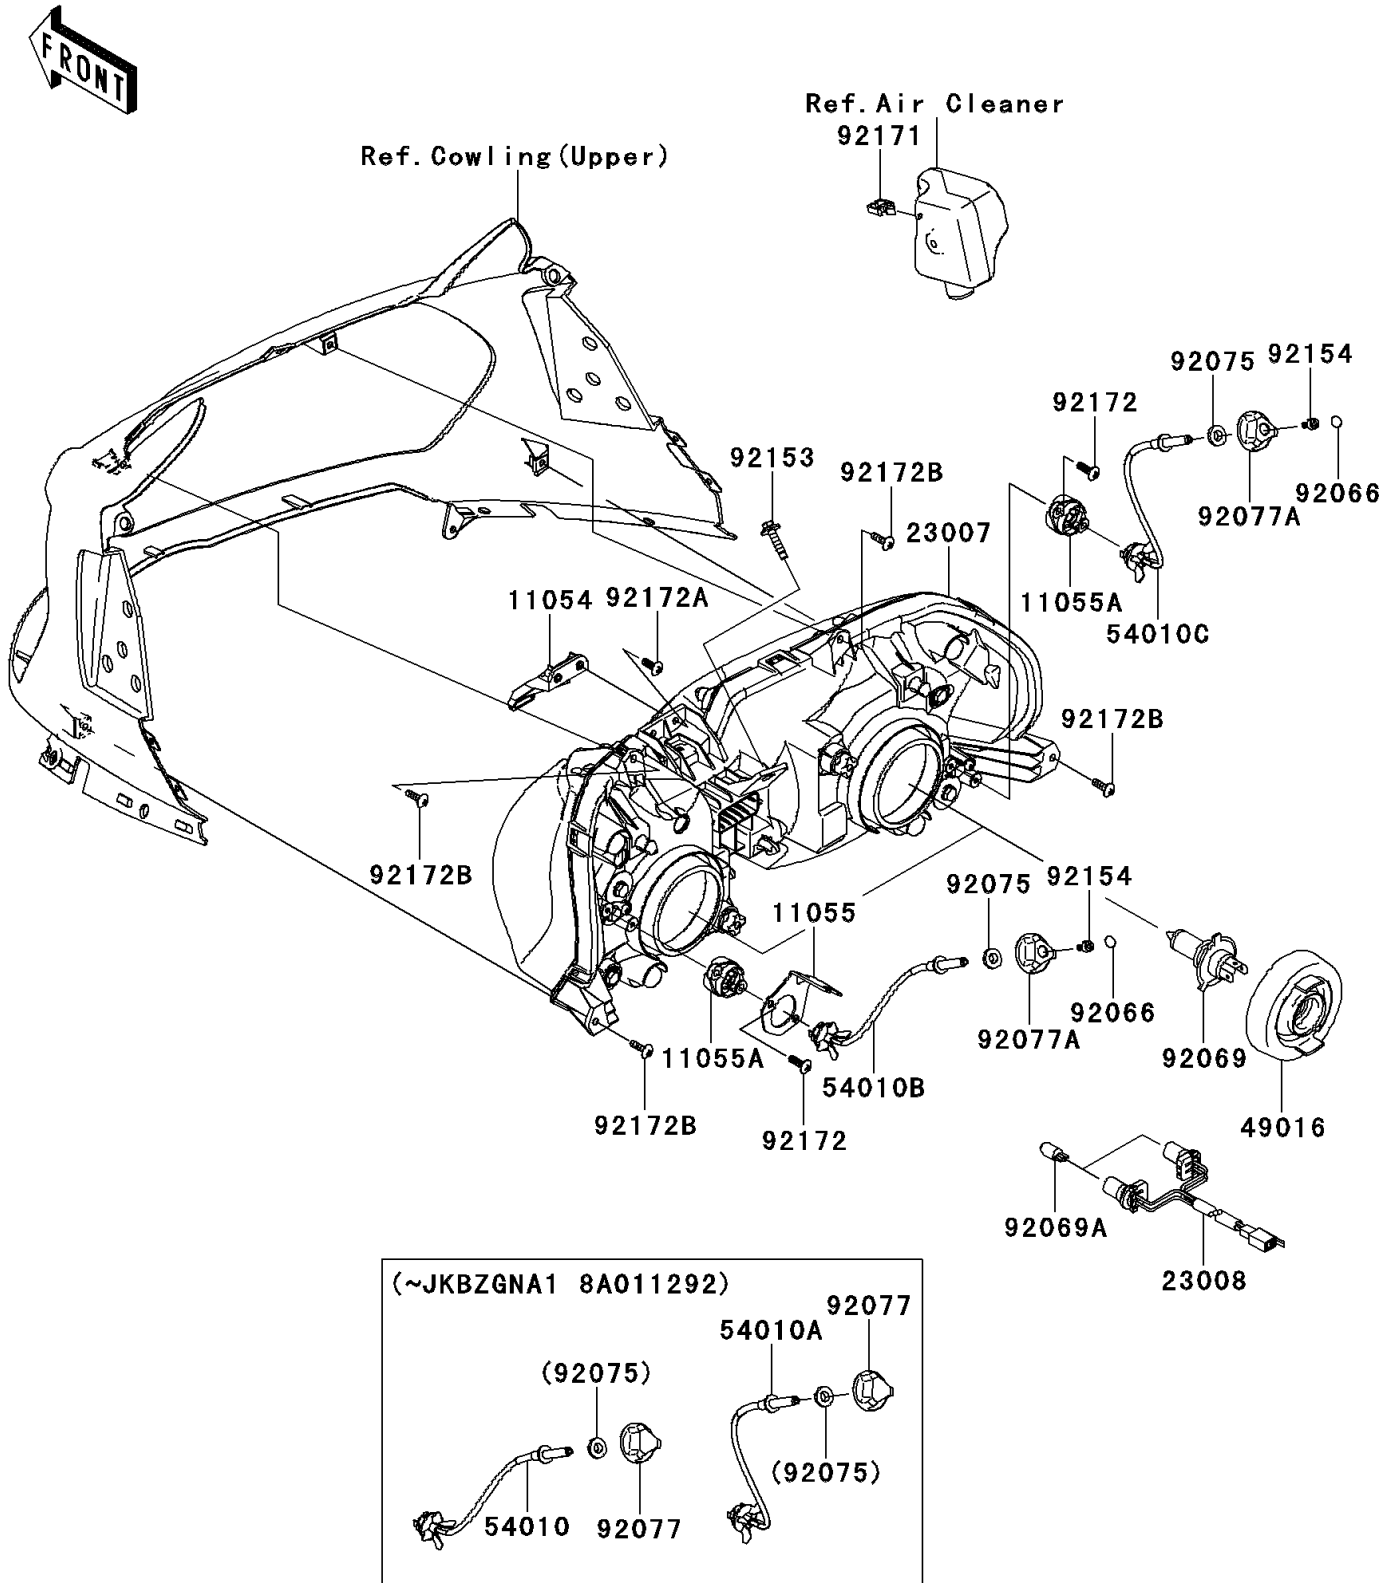

## 2008 Concoours® 14 ABS PARTS DIAGRAM

Headlight(s)

F2710

## 2008 Concours® 14 ABS PARTS LIST

Headlight(s)

ITEM NAME	PART NUMBER	QUANTITY
BRACKET,UPP COWLING (Ref # 11054)	11054-1081	1
BRACKET,AIMING CABLE,LH (Ref # 11055)	11055-0234	1
BRACKET,CABLE (Ref # 11055A)	11055-0320	1
LENS-COMP,HEAD LAMP (Ref # 23007)	23007-0108	1
SOCKET-ASSY,HEAD LAMP (Ref # 23008)	23008-0071	1
COVER-SEAL,HEAD LAMP (Ref # 49016)	49016-1209	1
CABLE,AIMING,LH (Ref # 54010)	54010-0090	1
CABLE,AIMING,RH (Ref # 54010A)	54010-0091	1
CABLE,AIMING,LH (Ref # 54010B)	54010-0099	1
CABLE,AIMING,RH (Ref # 54010C)	54010-0100	1
PLUG (Ref # 92066)	92066-0135	1
BULB,12V 60/55W,H4 (Ref # 92069)	92069-1002	1
BULB,12V 5W (Ref # 92069A)	92069-1016	1
DAMPER,8MM (Ref # 92075)	92075-1138	1
KNOB,AIMING (Ref # 92077)	92077-0011	1
KNOB,AIMING (Ref # 92077A)	92077-0015	1
BOLT,FLANGED,6X26.5 (Ref # 92153)	92153-0654	1
BOLT,SOCKET,4X10 (Ref # 92154)	92154-0039	1
CLAMP (Ref # 92171)	92171-1665	1
SCREW,TAPPING,5X16 (Ref # 92172)	92172-0175	1
SCREW,TAPPING,5X14 (Ref # 92172A)	92172-0265	1
SCREW,5X16 (Ref # 92172B)	92172-0322	1