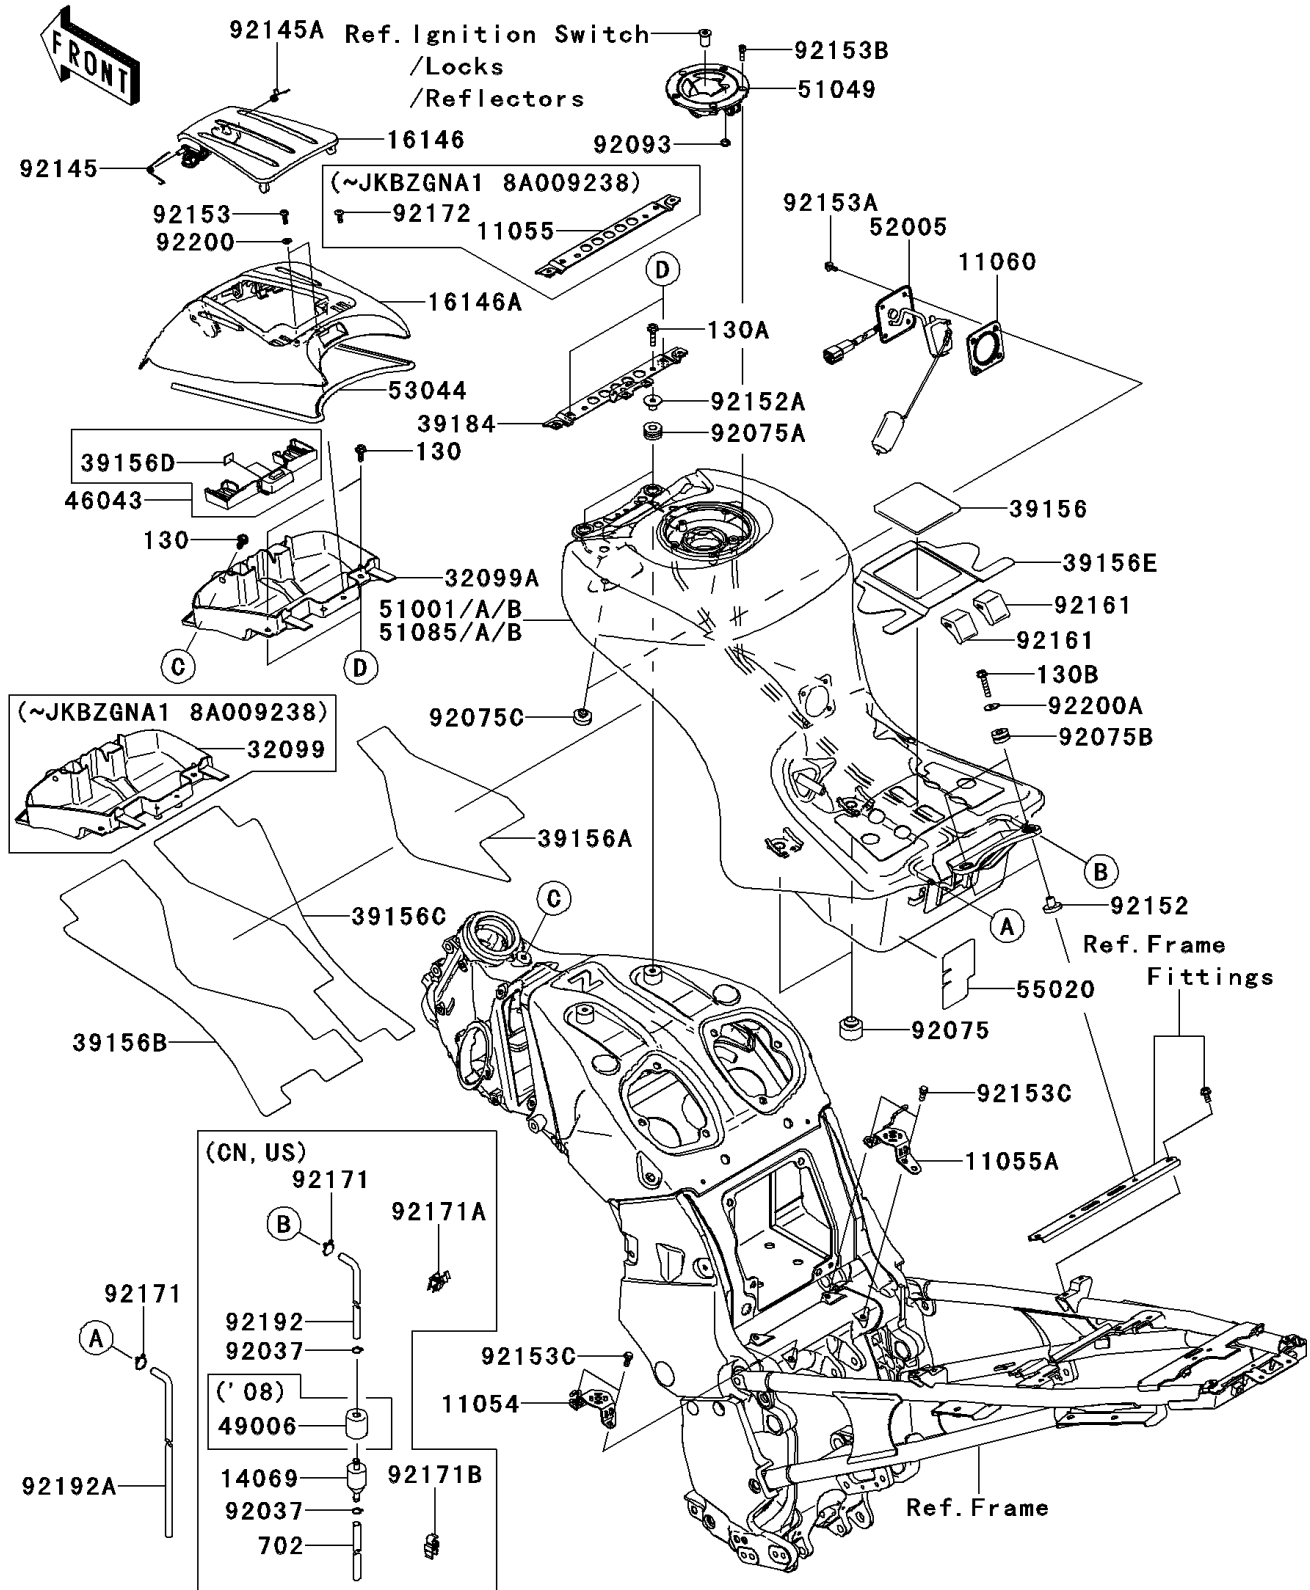

2008 Concours® 14 ABS PARTS DIAGRAM

Fuel Tank

F2410