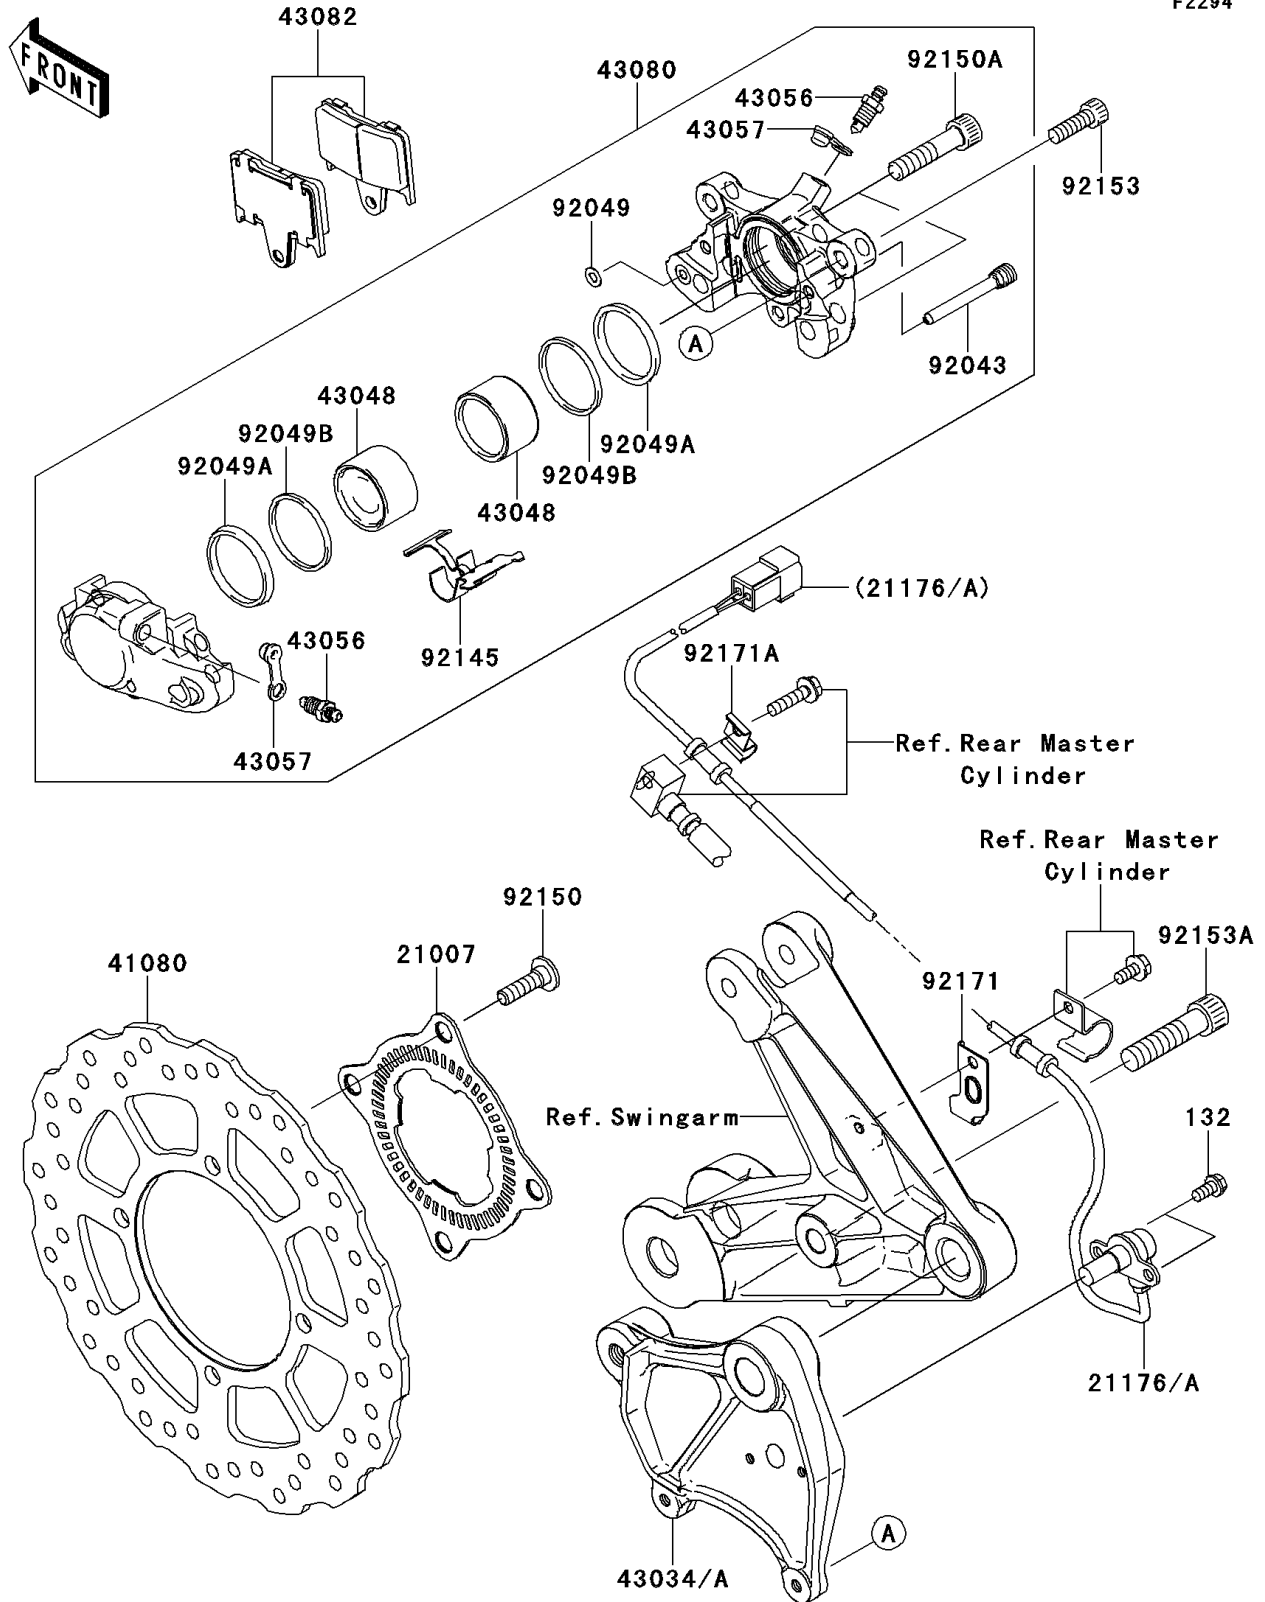

## 2008 Concoours® 14 ABS PARTS DIAGRAM

Rear Brake

F2294

## 2008 Concours® 14 ABS PARTS LIST

Rear Brake

ITEM NAME	PART NUMBER	QUANTITY
BOLT-FLANGED-SMALL,6X12 (Ref # 132)	132BA0612	1
ROTOR,SENSOR,RR (Ref # 21007)	21007-0069	1
SENSOR,SPEED,RR (Ref # 21176)	21176-0076	1
DISC,RR (Ref # 41080)	41080-0106	1
HOLDER-BRAKE,REAR CALIPER (Ref # 43034)	43034-0018	1
PISTON-CALIPER (Ref # 43048)	43048-0006	1
BREATHER (Ref # 43056)	43056-1055	1
CAP-BREATHER (Ref # 43057)	43057-1001	1
CALIPER-SUB-ASSY,RR,BLACK (Ref # 43080)	43080-0040-DJ	1
PAD-ASSY-BRAKE (Ref # 43082)	43082-0055	1
PIN,PAD (Ref # 92043)	92043-0106	1
SEAL-OIL (Ref # 92049)	92049-1448	1
SEAL-OIL (Ref # 92049A)	92049-1449	1
SEAL-OIL (Ref # 92049B)	92049-1450	1
SPRING,PAD (Ref # 92145)	92145-0379	1
BOLT,SOCKET,8X30 (Ref # 92150)	92150-1771	1
BOLT (Ref # 92150A)	92150-1972	1
BOLT,SOCKET,8X25 (Ref # 92153)	92153-1625	1
BOLT,SOCKET,12X50 (Ref # 92153A)	92153-1781	1
CLAMP (Ref # 92171)	92171-0881	1
CLAMP (Ref # 92171A)	92171-1702	1