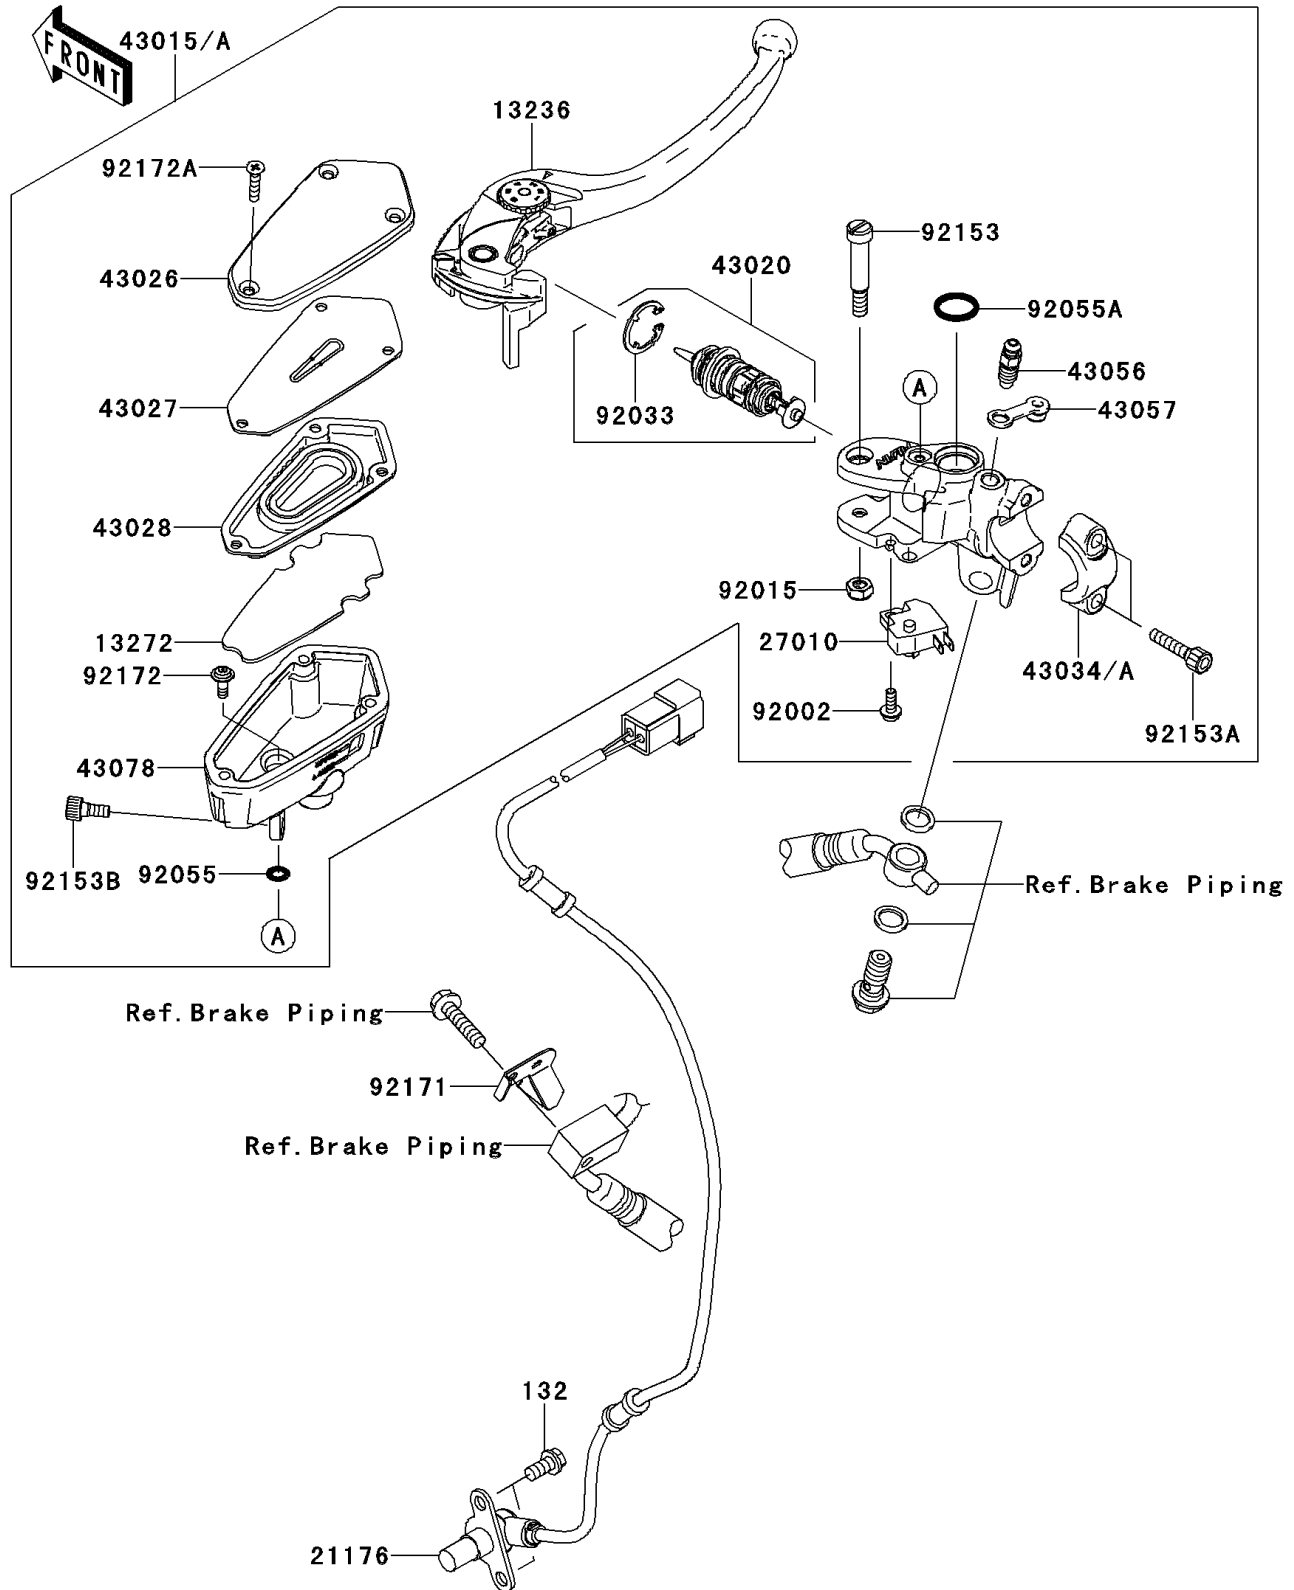

2008 Concours® 14 ABS PARTS DIAGRAM

Front Master Cylinder

F2291

2008 Concours® 14 ABS PARTS LIST

Front Master Cylinder

ITEM NAME	PART NUMBER	QUANTITY
BOLT-FLANGED-SMALL,6X12 (Ref # 132)	132BA0612	1
LEVER-COMP,FRONT BRAKE (Ref # 13236)	13236-0103	1
PLATE (Ref # 13272)	13272-0220	1
SENSOR,SPEED,FR (Ref # 21176)	21176-0075	1
SWITCH,BRAKE (Ref # 27010)	27010-0025	1
CYLINDER-ASSY-MASTER,FR (Ref # 43015)	43015-0086	1
PISTON-COMP-BRAKE (Ref # 43020)	43020-0010	1
CAP-BRAKE (Ref # 43026)	43026-0011	1
PLATE-DIAPHRAGM (Ref # 43027)	43027-0003	1
DIAPHRAGM (Ref # 43028)	43028-0008	1
HOLDER-BRAKE,MASTER CYLINDER (Ref # 43034A)	43034-1016	1
BREATHER-BRAKE (Ref # 43056)	43056-1056	1
CAP-BREATHER (Ref # 43057)	43057-1001	1
RESERVOIR (Ref # 43078)	43078-0048	1
BOLT,SCREW,4X12 (Ref # 92002)	92002-1323	1
NUT,FLANGED,6MM,BLACK (Ref # 92015)	92015-1233	1
RING-SNAP (Ref # 92033)	92033-0034	1
RING-O (Ref # 92055)	92055-0137	1
RING-O,MASTER CYLINDER (Ref # 92055A)	92055-1251	1
BOLT,LEVER (Ref # 92153)	92153-0868	1
BOLT,SOCKET,6X22 (Ref # 92153A)	92153-1518	1
BOLT,SOCKET,6X12 (Ref # 92153B)	92153-1853	1
CLAMP (Ref # 92171)	92171-0624	1
SCREW (Ref # 92172)	92172-0319	1
SCREW,4X20 (Ref # 92172A)	92172-0320	1