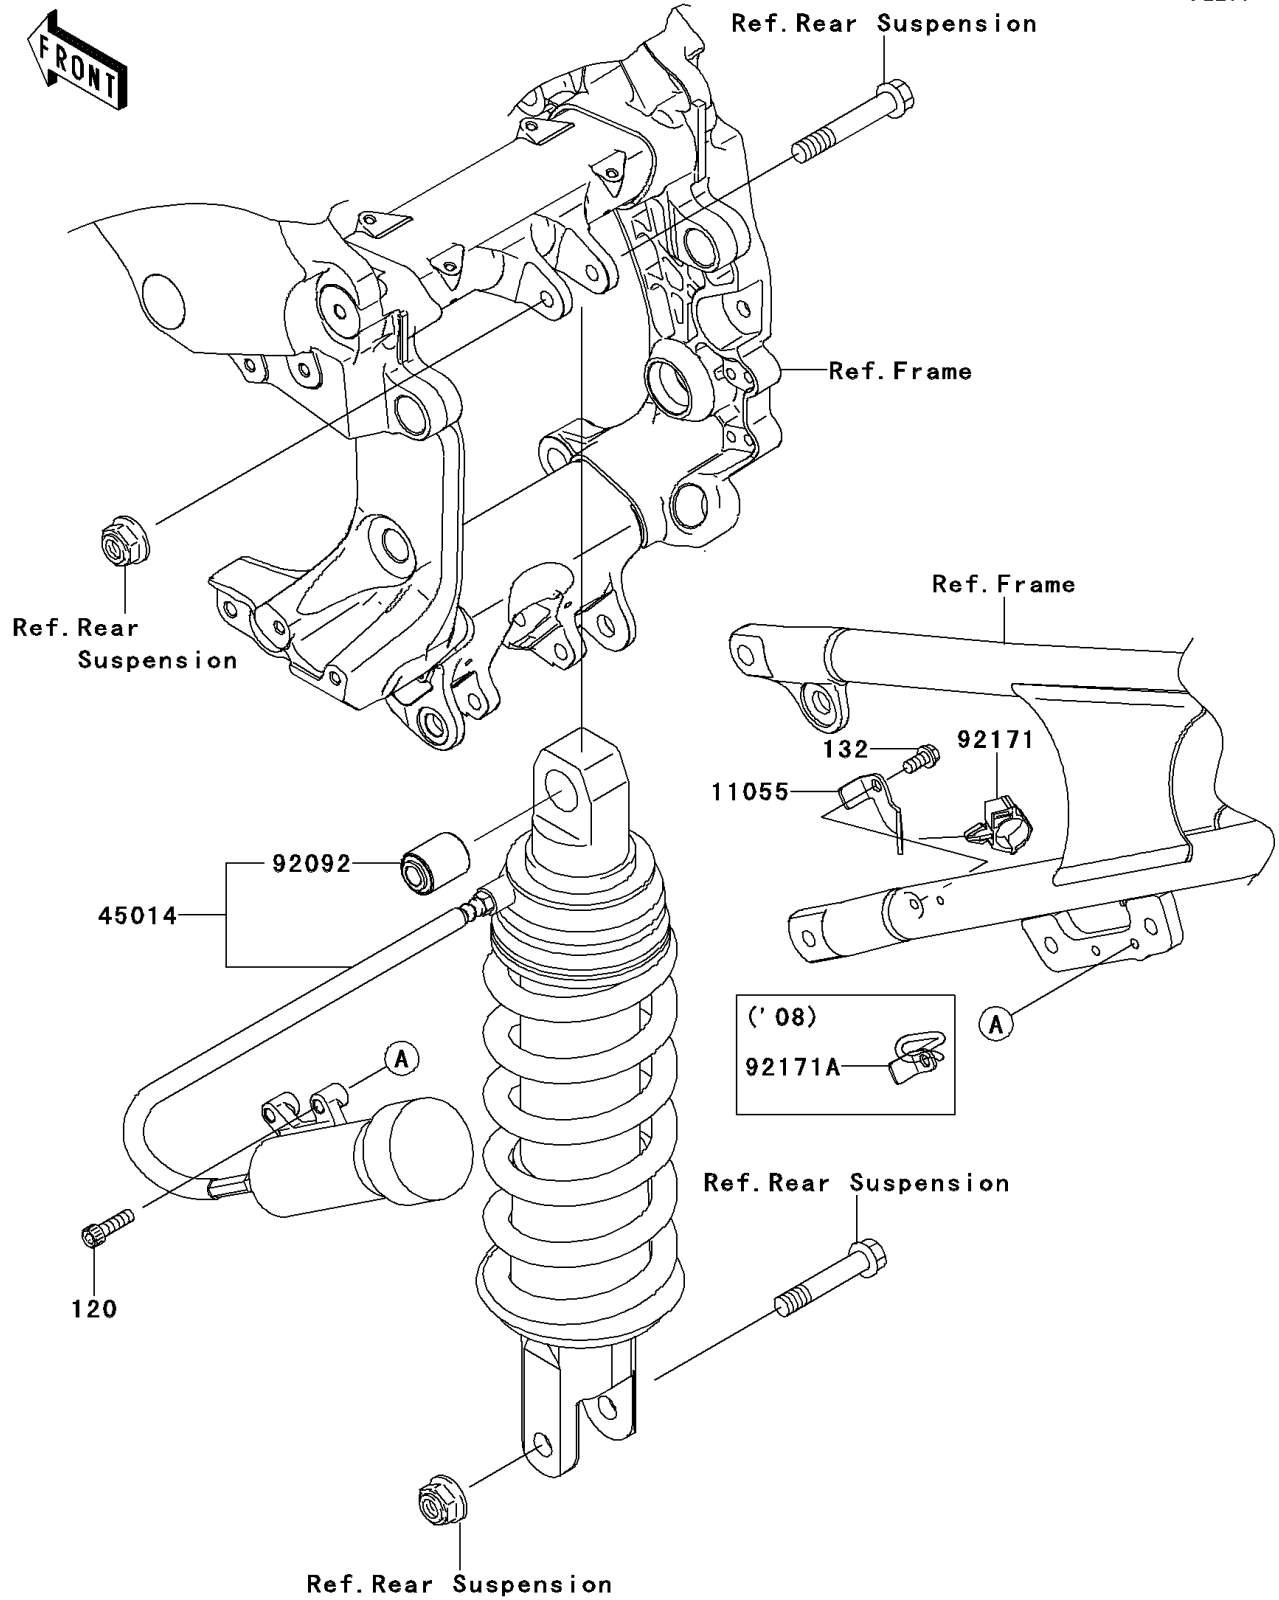

## 2008 Concoors® 14 ABS PARTS DIAGRAM

Shock Absorber(s)

F2280

## 2008 Concours® 14 ABS PARTS LIST

Shock Absorber(s)

ITEM NAME	PART NUMBER	QUANTITY
BOLT-SOCKET,6X22 (Ref # 120)	120CA0622	1
BOLT-FLANGED-SMALL,6X12 (Ref # 132)	132BA0612	1
SHOCK,SPRING SIL+BODY BLK (Ref # 45014)	45014-0202-23A	1
BUSHING-RUBBER (Ref # 92092)	92092-1058	1
CLAMP,HOSE (Ref # 92171A)	92171-0868	1