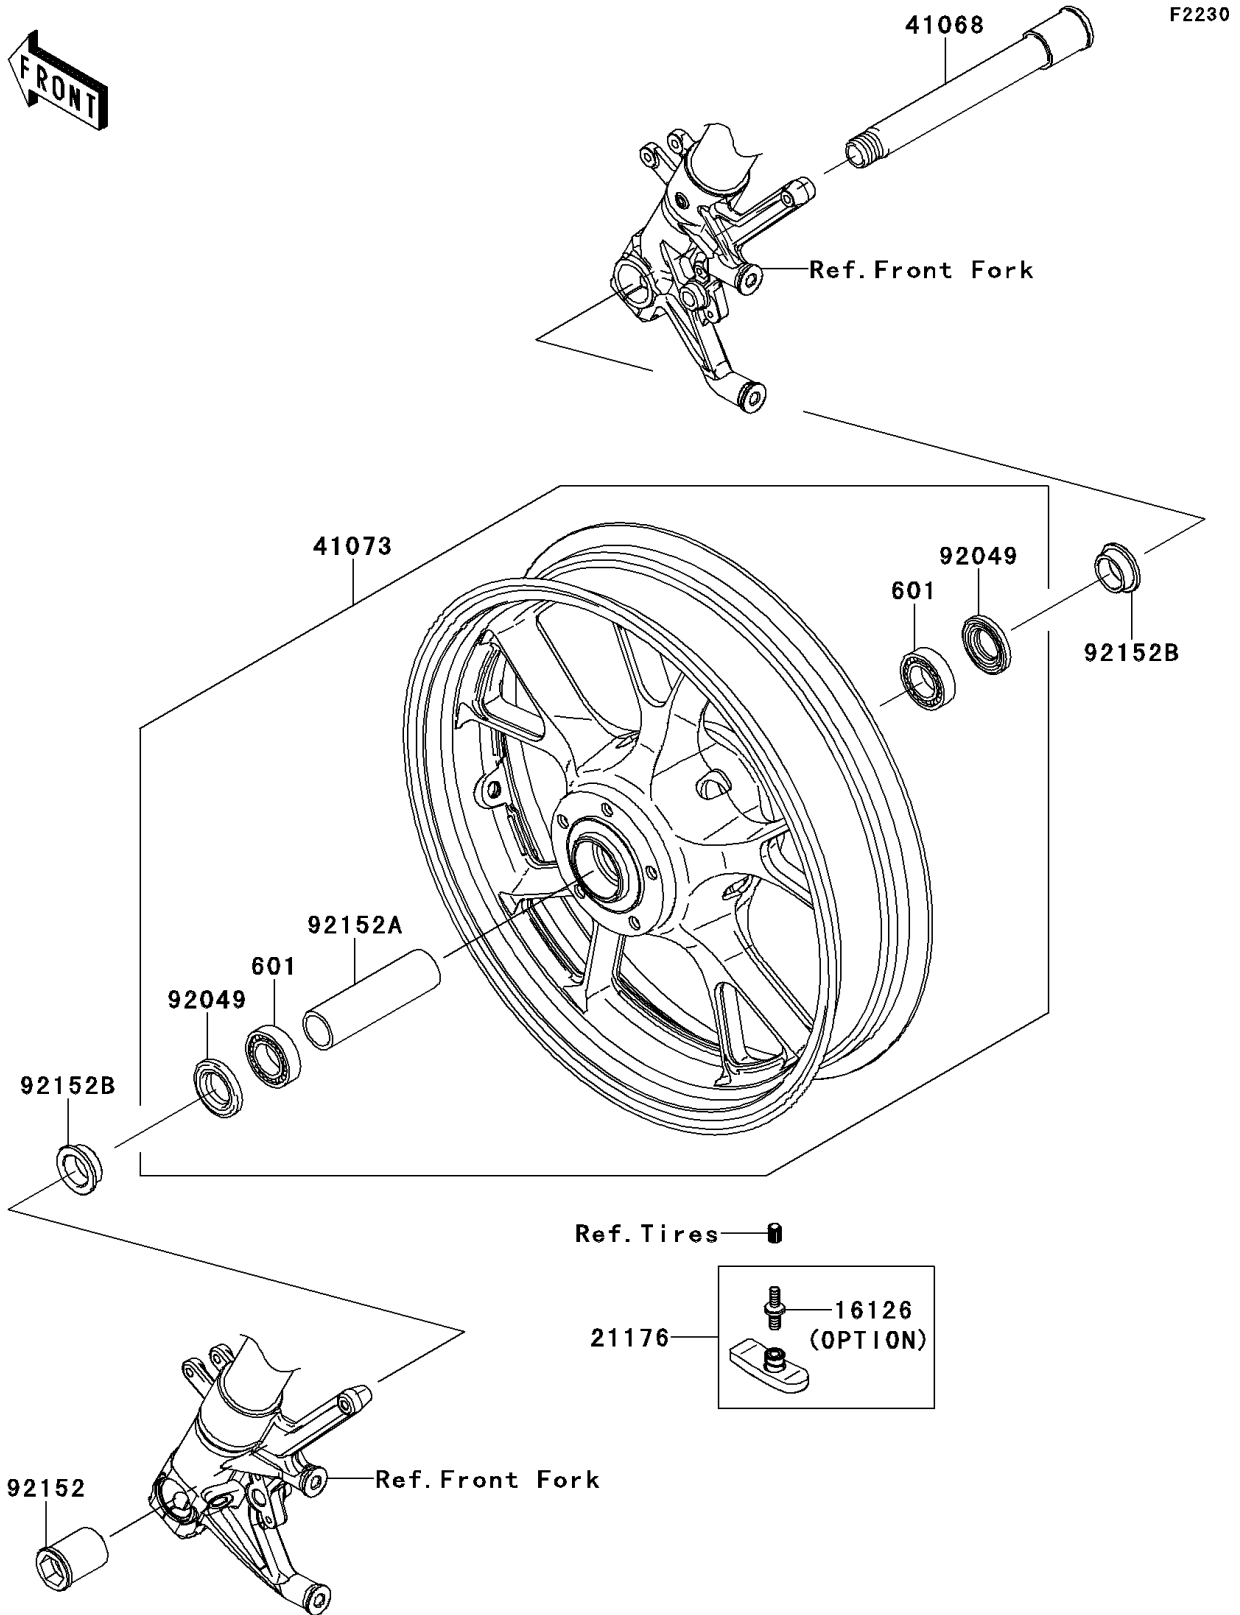

2008 Concours® 14 ABS PARTS DIAGRAM

Front Wheel

2008 Concours® 14 ABS PARTS LIST

Front Wheel

ITEM NAME	PART NUMBER	QUANTITY
BEARING-BALL,#6005UU (Ref # 601)	601B6005UU	1
VALVE,TIRE PRESSURE SENSOR (Ref # 16126)	16126-0040	1
SENSOR,TPMS 315MHZ (Ref # 21176)	21176-0107	1
AXLE,FR (Ref # 41068)	41068-0049	1
WHEEL-ASSY,FR,M.F.P.SILVER (Ref # 41073)	41073-0105-795	1
SEAL-OIL,BJN-C2 32X47X5 (Ref # 92049)	92049-0050	1
COLLAR,FR AXLE,LH,L=44.5 (Ref # 92152)	92152-0240	1
COLLAR,FR HUB,L=115 (Ref # 92152A)	92152-0242	1
COLLAR,FR AXLE,L=13 (Ref # 92152B)	92152-0289	1