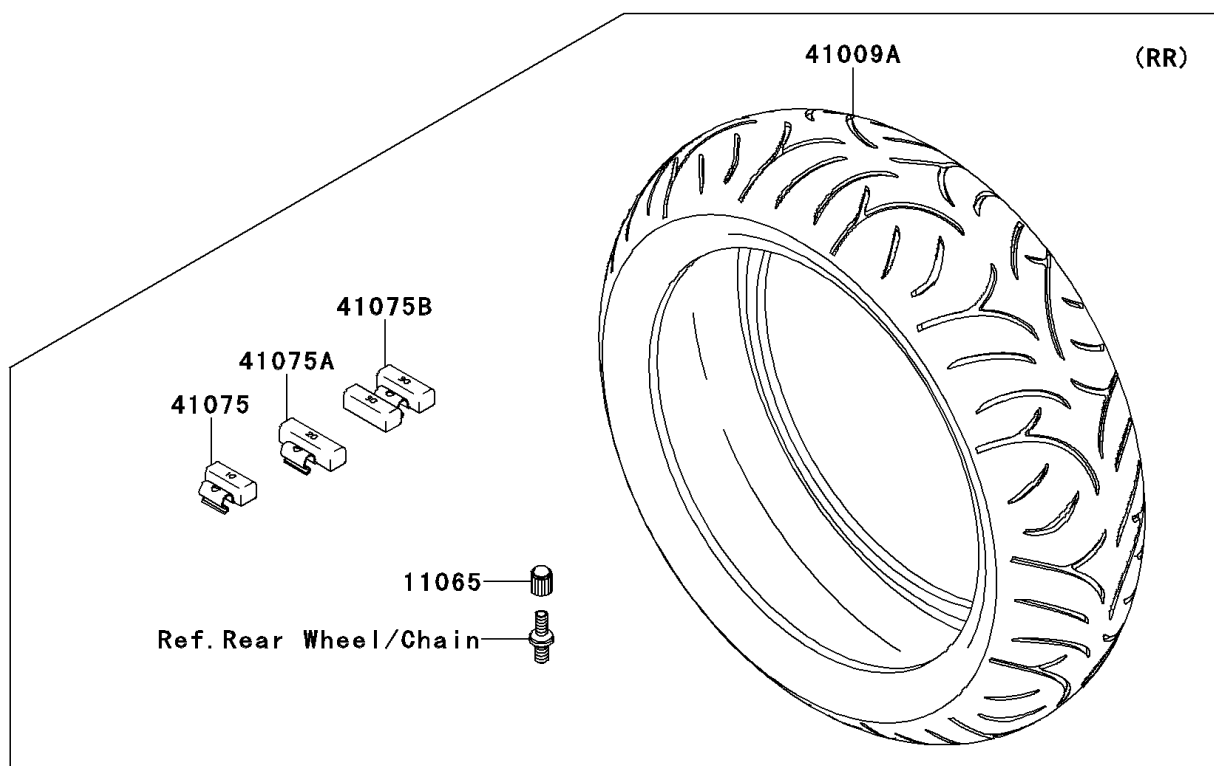

2008 Concours® 14 ABS PARTS DIAGRAM

Tires

F2210

2008 Concours® 14 ABS PARTS LIST

Tires

ITEM NAME	PART NUMBER	QUANTITY
CAP (Ref # 11065)	11065-1112	1
TIRE,FR,120/70ZR17(58W),BT021F (Ref # 41009)	41009-0159	1
TIRE,RR,190/50ZR17(73W),BT021R (Ref # 41009A)	41009-0160	1
BALANCER-WHEEL,10G,SILVER (Ref # 41075)	41075-0007	1
BALANCER-WHEEL,20G,SILVER (Ref # 41075A)	41075-0008	1
BALANCER-WHEEL,30G,SILVER (Ref # 41075B)	41075-0017	1