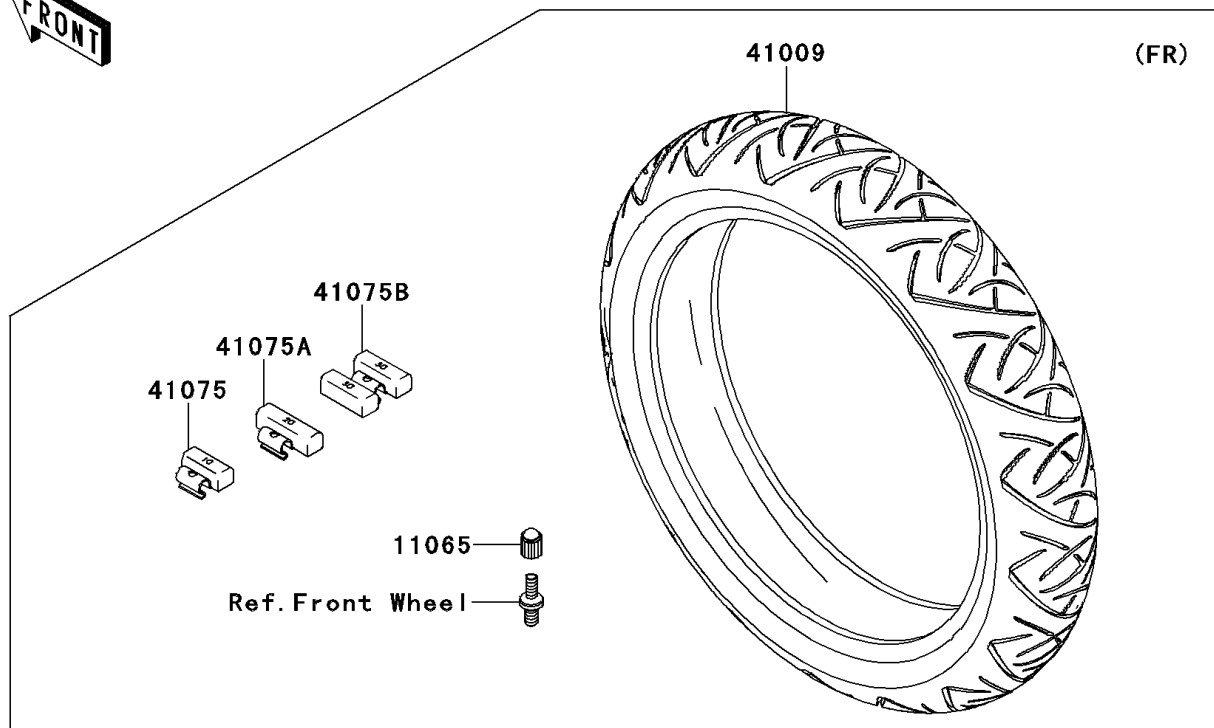

2008 Concours® 14 ABS PARTS DIAGRAM

Tires

F2210

2008 Concours® 14 ABS PARTS LIST

Tires

ITEM NAME	PART NUMBER	QUANTITY
CAP (Ref # 11065)	11065-1112	1
TIRE,FR,120/70ZR17(58W),BT021F (Ref # 41009)	41009-0159	1
TIRE,RR,190/50ZR17(73W),BT021R (Ref # 41009A)	41009-0160	1
BALANCER-WHEEL,10G,SILVER (Ref # 41075)	41075-0007	1
BALANCER-WHEEL,20G,SILVER (Ref # 41075A)	41075-0008	1
BALANCER-WHEEL,30G,SILVER (Ref # 41075B)	41075-0017	1