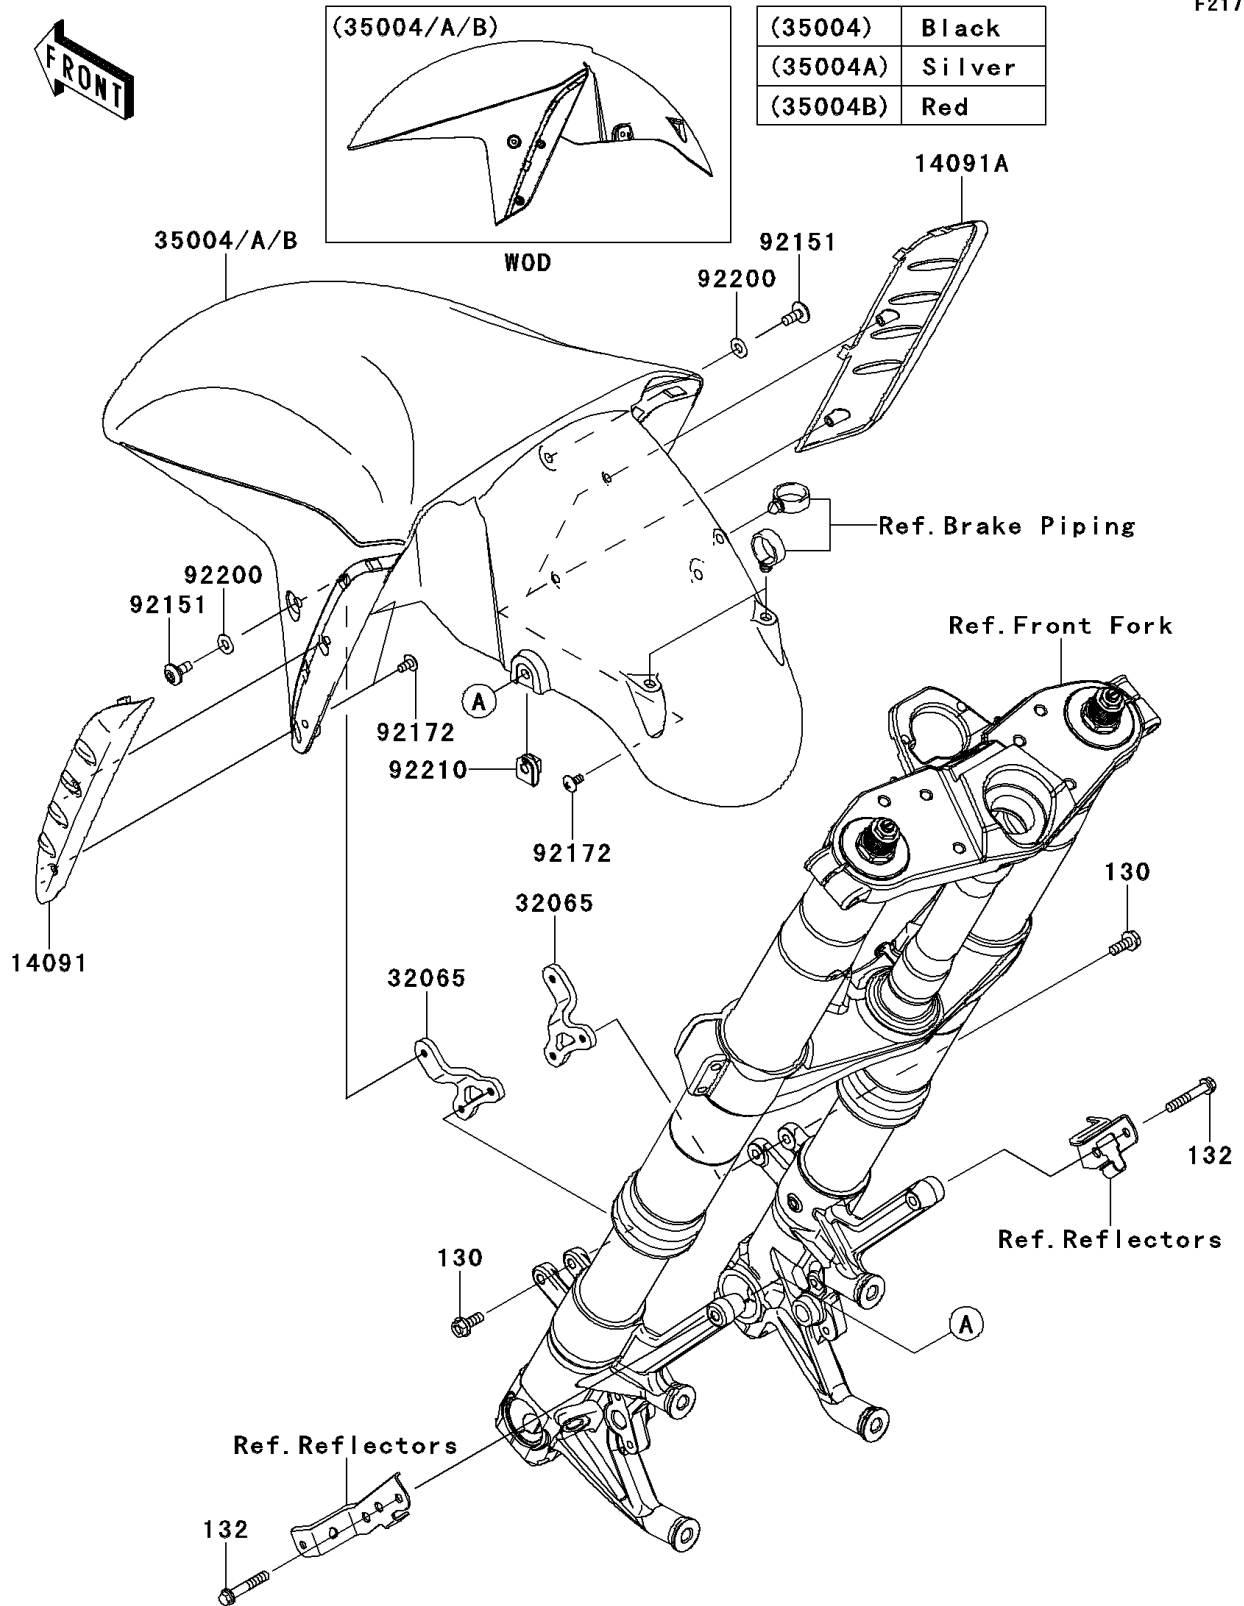

## 2008 Concours® 14 ABS PARTS DIAGRAM

Front Fender(s)

F2171

## 2008 Concours® 14 ABS PARTS LIST

Front Fender(s)

ITEM NAME	PART NUMBER	QUANTITY
BOLT-FLANGED,6X16 (Ref # 130)	130BA0616	1
BOLT-FLANGED-SMALL,6X35 (Ref # 132)	132BB0635	1
COVER,FRONT FENDER,LH (Ref # 14091)	14091-0598	1
COVER,FRONT FENDER,RH (Ref # 14091A)	14091-0599	1
BRACKET-FENDER (Ref # 32065)	32065-0020	1
FENDER-FRONT,N.SILVER (Ref # 35004A)	35004-0089-17N	1
BOLT,SOCKET,6X14 (Ref # 92151)	92151-1654	1
SCREW,TAPPING,5X10 (Ref # 92172)	92172-0262	1
WASHER,6.5X14X1 (Ref # 92200)	92200-1388	1
NUT,6MM (Ref # 92210)	92210-0277	1