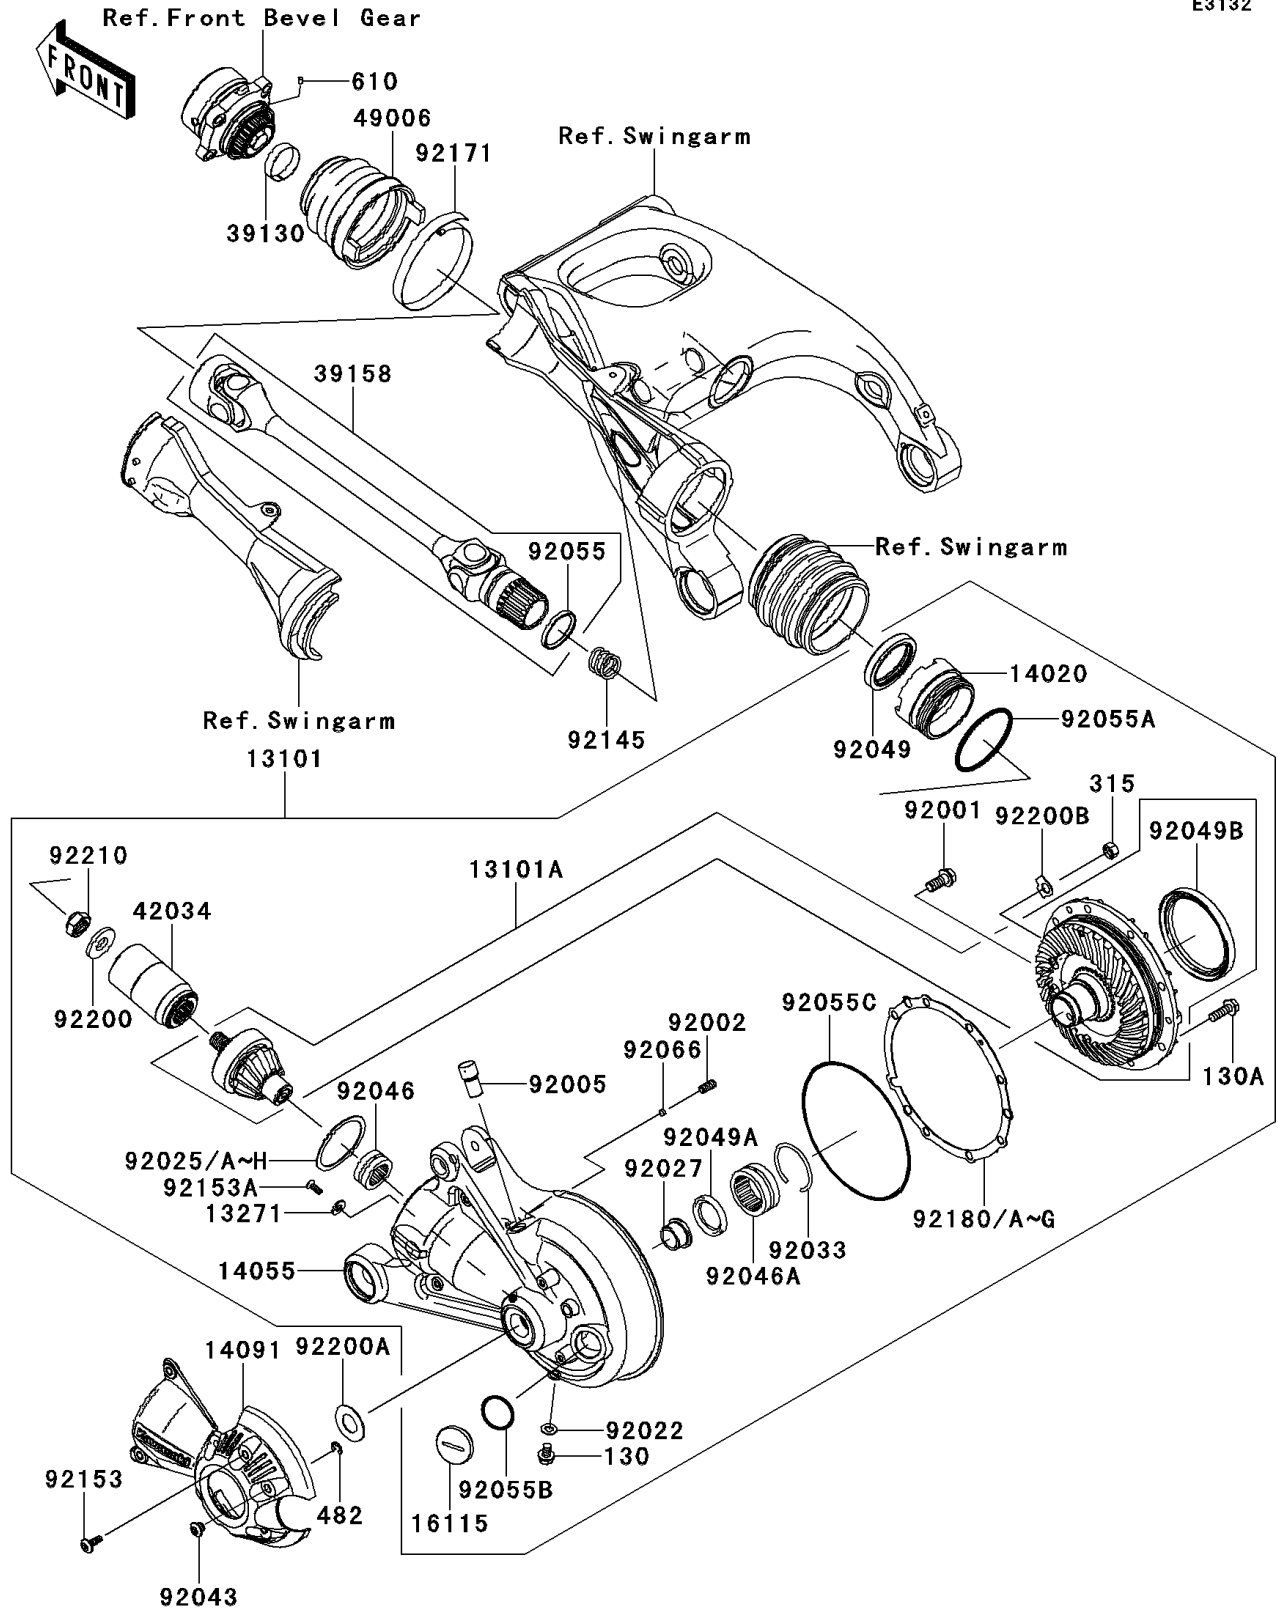

2008 Concours® 14 ABS PARTS DIAGRAM

Drive Shaft/Final Gear

E3132

2008 Concours® 14 ABS PARTS LIST

Drive Shaft/Final Gear

ITEM NAME	PART NUMBER	QUANTITY
GEAR-ASSY,P.SILVER (Ref # 13101)	13101-0065-458	1
GEAR-ASSY,BEVEL,RR (Ref # 13101A)	13101-5091	1
PLATE (Ref # 13271)	13271-0930	1
RETAINER (Ref # 14020)	14020-0010	1
CASE-GEAR,P.SILVER (Ref # 14055)	14055-0034-458	1
COVER,DRIVE SHAFT (Ref # 14091)	14091-0908	1
CAP-OIL FILLER (Ref # 16115)	16115-1070	1
SPRING-LEAF (Ref # 39130)	39130-1002	1
SHAFT-ASSY-DRIVE (Ref # 39158)	39158-0004	1
COUPLING (Ref # 42034)	42034-0039	1
BOOT (Ref # 49006)	49006-0070	1
BOLT,10X23 (Ref # 92001)	92001-1778	1
SCREW-SET-SOCKET,8X18 (Ref # 92002)	92002-1836	1
FITTING (Ref # 92005)	92005-0094	1
WASHER,8.2X16X1 (Ref # 92022)	92022-1086	1
SHIM,T=0.10 (Ref # 92025)	92025-1733	1
SHIM,T=0.15 (Ref # 92025A)	92025-1734	1
SHIM,T=0.50 (Ref # 92025B)	92025-1735	1
SHIM,T=0.60 (Ref # 92025C)	92025-1736	1
SHIM,T=0.70 (Ref # 92025D)	92025-1737	1
SHIM,T=0.80 (Ref # 92025E)	92025-1738	1
SHIM,T=0.90 (Ref # 92025F)	92025-1739	1
SHIM,T=1.00 (Ref # 92025G)	92025-1740	1
SHIM,T=1.20 (Ref # 92025H)	92025-1741	1
COLLAR (Ref # 92027)	92027-1557	1
RING-SNAP,52MM (Ref # 92033)	92033-1074	1
PIN (Ref # 92043)	92043-0127	1
BEARING-NEEDLE,RNA4904ARD (Ref # 92046)	92046-1168	1
BEARING-NEEDLE,38NQ5020WD (Ref # 92046A)	92046-1169	1