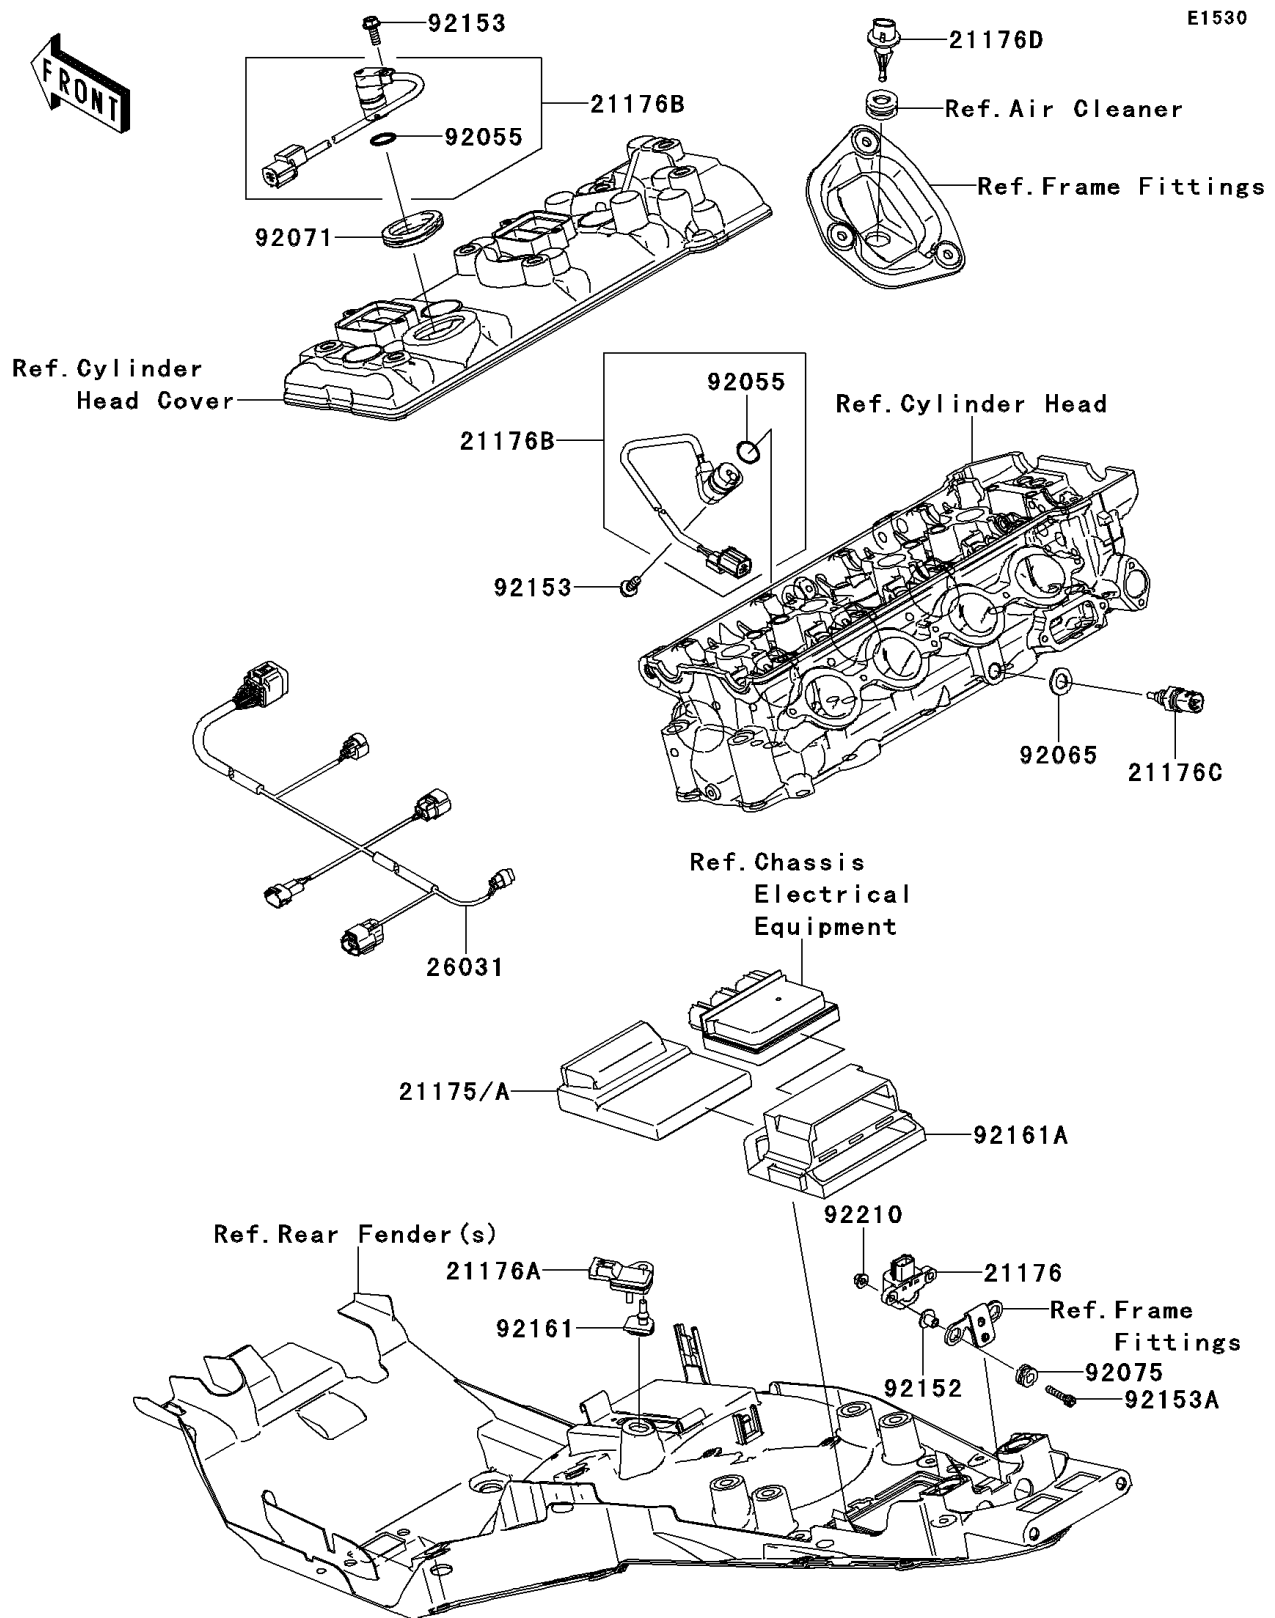

2008 Concours® 14 ABS PARTS DIAGRAM

Fuel Injection

2008 Concours® 14 ABS PARTS LIST

Fuel Injection

ITEM NAME	PART NUMBER	QUANTITY
SENSOR,VEHICLE-DOWN (Ref # 21176)	21176-0026	1
SENSOR,PRESSURE (Ref # 21176A)	21176-0058	1
SENSOR,CAM (Ref # 21176B)	21176-0064	1
SENSOR,WATER TEMP (Ref # 21176C)	21176-1120	1
SENSOR,AIR TEMP (Ref # 21176D)	21176-2106	1
HARNESS (Ref # 26031)	26031-0557	1
RING-O (Ref # 92055)	92055-1639	1
GASKET,12X22X2 (Ref # 92065)	92065-097	1
GROMMET (Ref # 92071)	92071-0028	1
DAMPER (Ref # 92075)	92075-1912	1
COLLAR (Ref # 92152)	92152-0329	1
BOLT-FLANGED,6X16 (Ref # 92153)	92153-1584	1
BOLT,SOCKET,5X22 (Ref # 92153A)	92153-1597	1
DAMPER (Ref # 92161)	92161-0041	1
DAMPER (Ref # 92161A)	92161-0092	1
NUT,FLANGED,5MM (Ref # 92210)	92210-0007	1
CONTROL UNIT-ELECTRONIC (Ref # 21175)	21175-0131	1
CONTROL UNIT-ELECTRONIC (Ref # 21175A)	21175-0132	1