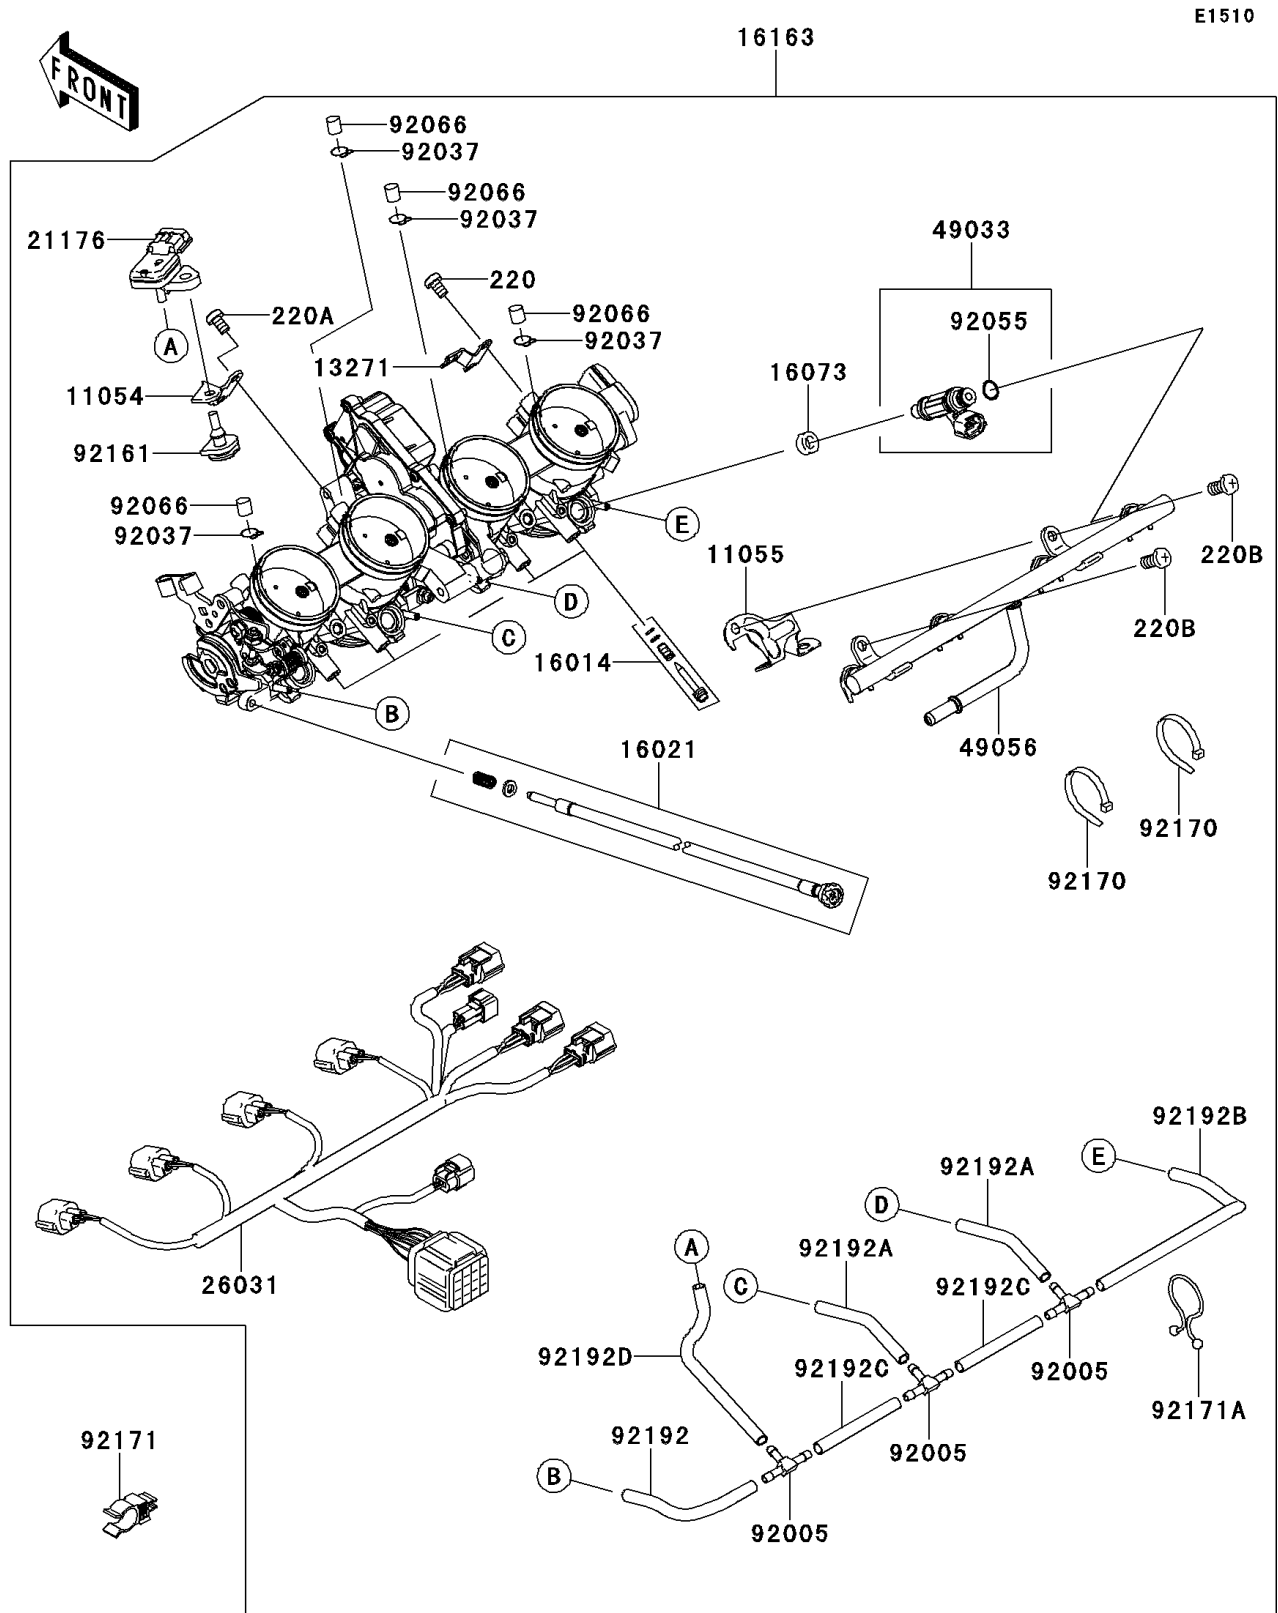

## 2008 Concours® 14 ABS PARTS DIAGRAM

Throttle

## 2008 Concours® 14 ABS PARTS LIST

Throttle

ITEM NAME	PART NUMBER	QUANTITY
SCREW-PAN-CROS,5X6 (Ref # 220)	220AA0506	1
SCREW-PAN-CROS,5X8 (Ref # 220A)	220AA0508	1
SCREW-PAN-CROS,6X12 (Ref # 220B)	220AA0612	1
BRACKET (Ref # 11054)	11054-0556	1
BRACKET (Ref # 11055)	11055-0395	1
PLATE (Ref # 13271)	13271-0792	1
SCREW-PILOT AIR (Ref # 16014)	16014-0005	1
SCREW-THROTTLE STOP (Ref # 16021)	16021-0007	1
INSULATOR,INJECTER (Ref # 16073)	16073-1123	1
THROTTLE-ASSY,40EIDW (Ref # 16163)	16163-0093	1
SENSOR,PRESSURE (Ref # 21176)	21176-0058	1
HARNESS (Ref # 26031)	26031-0547	1
NOZZLE-INJECTION (Ref # 49033)	49033-0011	1
PIPE-INJECTION (Ref # 49056)	49056-0017	1
FITTING (Ref # 92005)	92005-1380	1
CLAMP,BREATHER TUBE (Ref # 92037)	92037-174	1
RING-O,INJECTION NOZZLE (Ref # 92055)	92055-1622	1
PLUG,FITTING (Ref # 92066)	92066-1549	1
DAMPER (Ref # 92161)	92161-0041	1
CLAMP (Ref # 92170)	92170-2044	1
CLAMP (Ref # 92171)	92171-0687	1
CLAMP (Ref # 92171A)	92171-1680	1
TUBE (Ref # 92192)	92192-0131	1
TUBE,3.2X7.4X60 (Ref # 92192A)	92192-0576	1
TUBE,3.2X7.4X175 (Ref # 92192B)	92192-0577	1
TUBE,3.2X7.4X50 (Ref # 92192C)	92192-0578	1
TUBE,3.2X7.4X160 (Ref # 92192D)	92192-0579	1