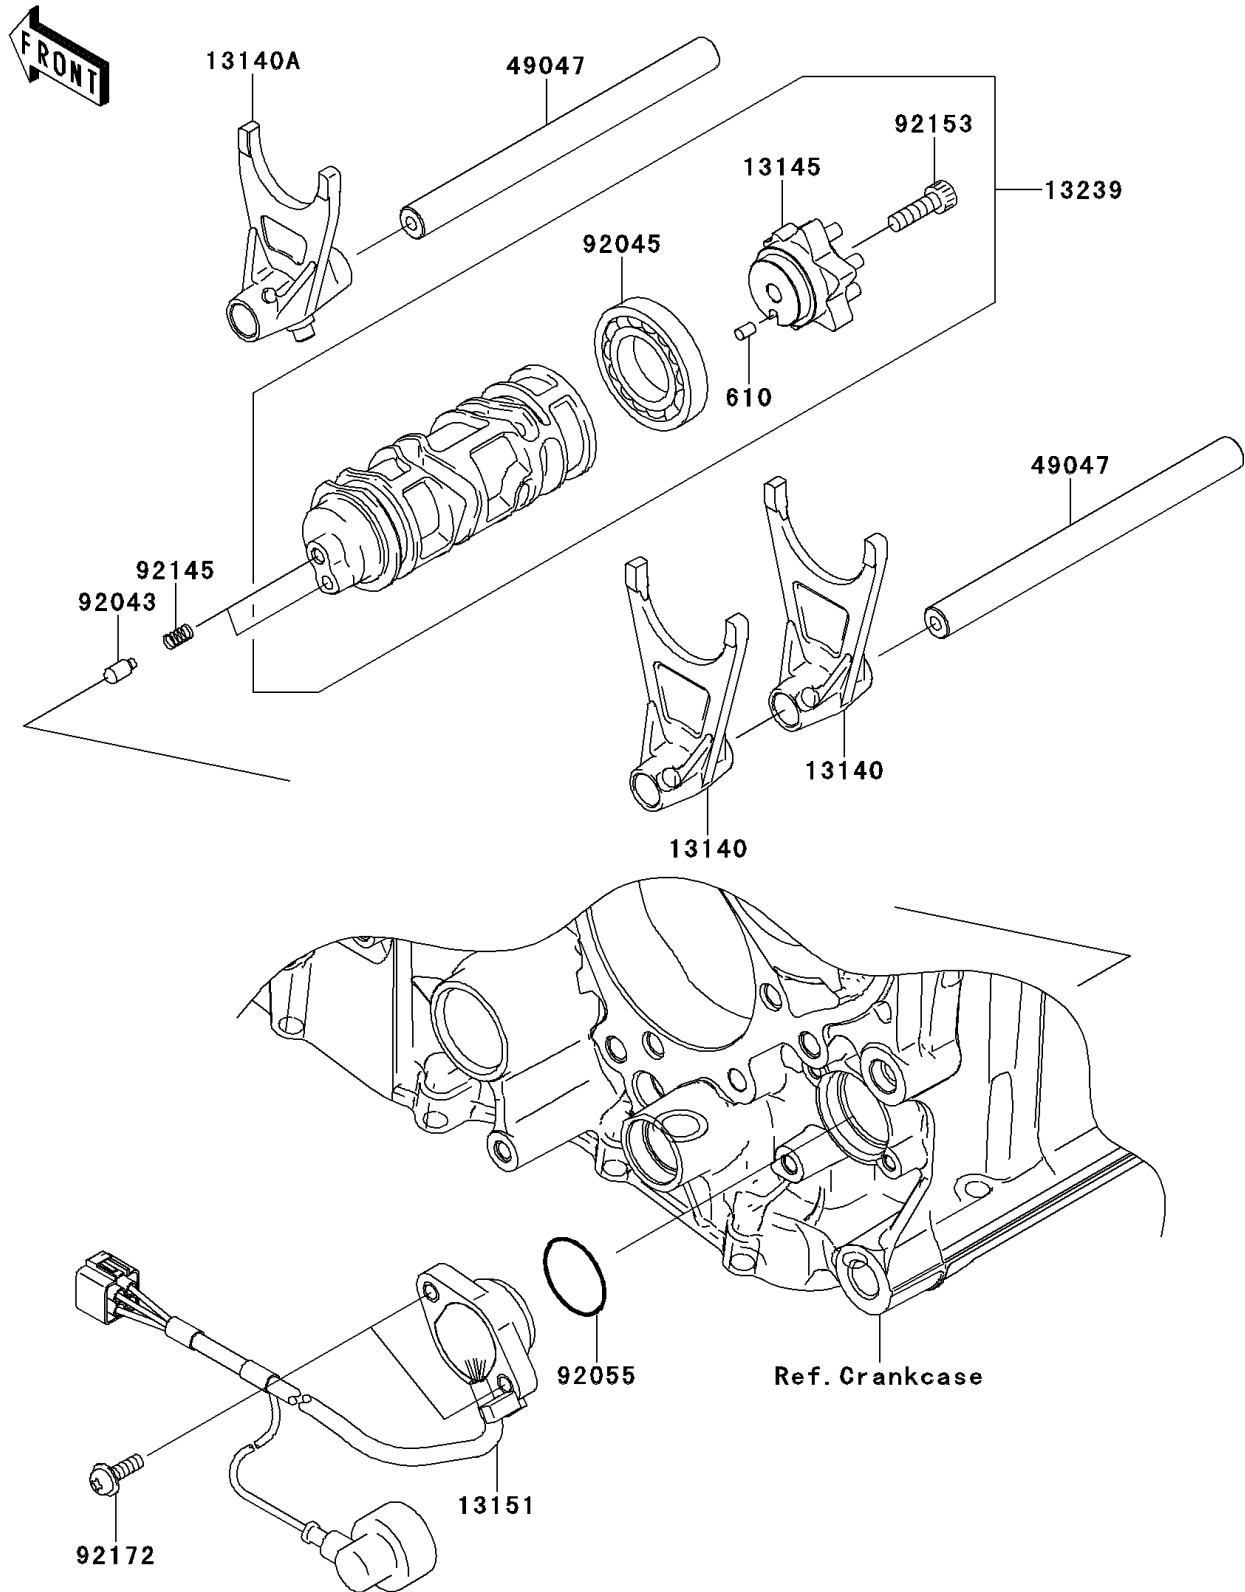

2008 Concours® 14 ABS PARTS DIAGRAM

Gear Change Drum/Shift Fork(s)

E1362

2008 Concours® 14 ABS PARTS LIST

Gear Change Drum/Shift Fork(s)

ITEM NAME	PART NUMBER	QUANTITY
ROLLER,4X6 (Ref # 610)	610A0406	1
FORK-SHIFT,OUTPUT (Ref # 13140)	13140-0030	1
FORK-SHIFT,INPUT (Ref # 13140A)	13140-0046	1
CAM-CHANGE DRUM (Ref # 13145)	13145-0023	1
SWITCH-COMP,NEUTRAL (Ref # 13151)	13151-0031	1
DRUM-ASSY-CHANGE (Ref # 13239)	13239-0023	1
ROD-SHIFT (Ref # 49047)	49047-0023	1
PIN (Ref # 92043)	92043-1654	1
BEARING-BALL,16005 (Ref # 92045)	92045-1045	1
RING-O,27.7X2.4 (Ref # 92055)	92055-091	1
SPRING (Ref # 92145)	92145-1414	1
BOLT,SOCKET,6X20 (Ref # 92153)	92153-1031	1
SCREW-PAN-WS-CROS,5X16 (Ref # 92172)	92172-0270	1