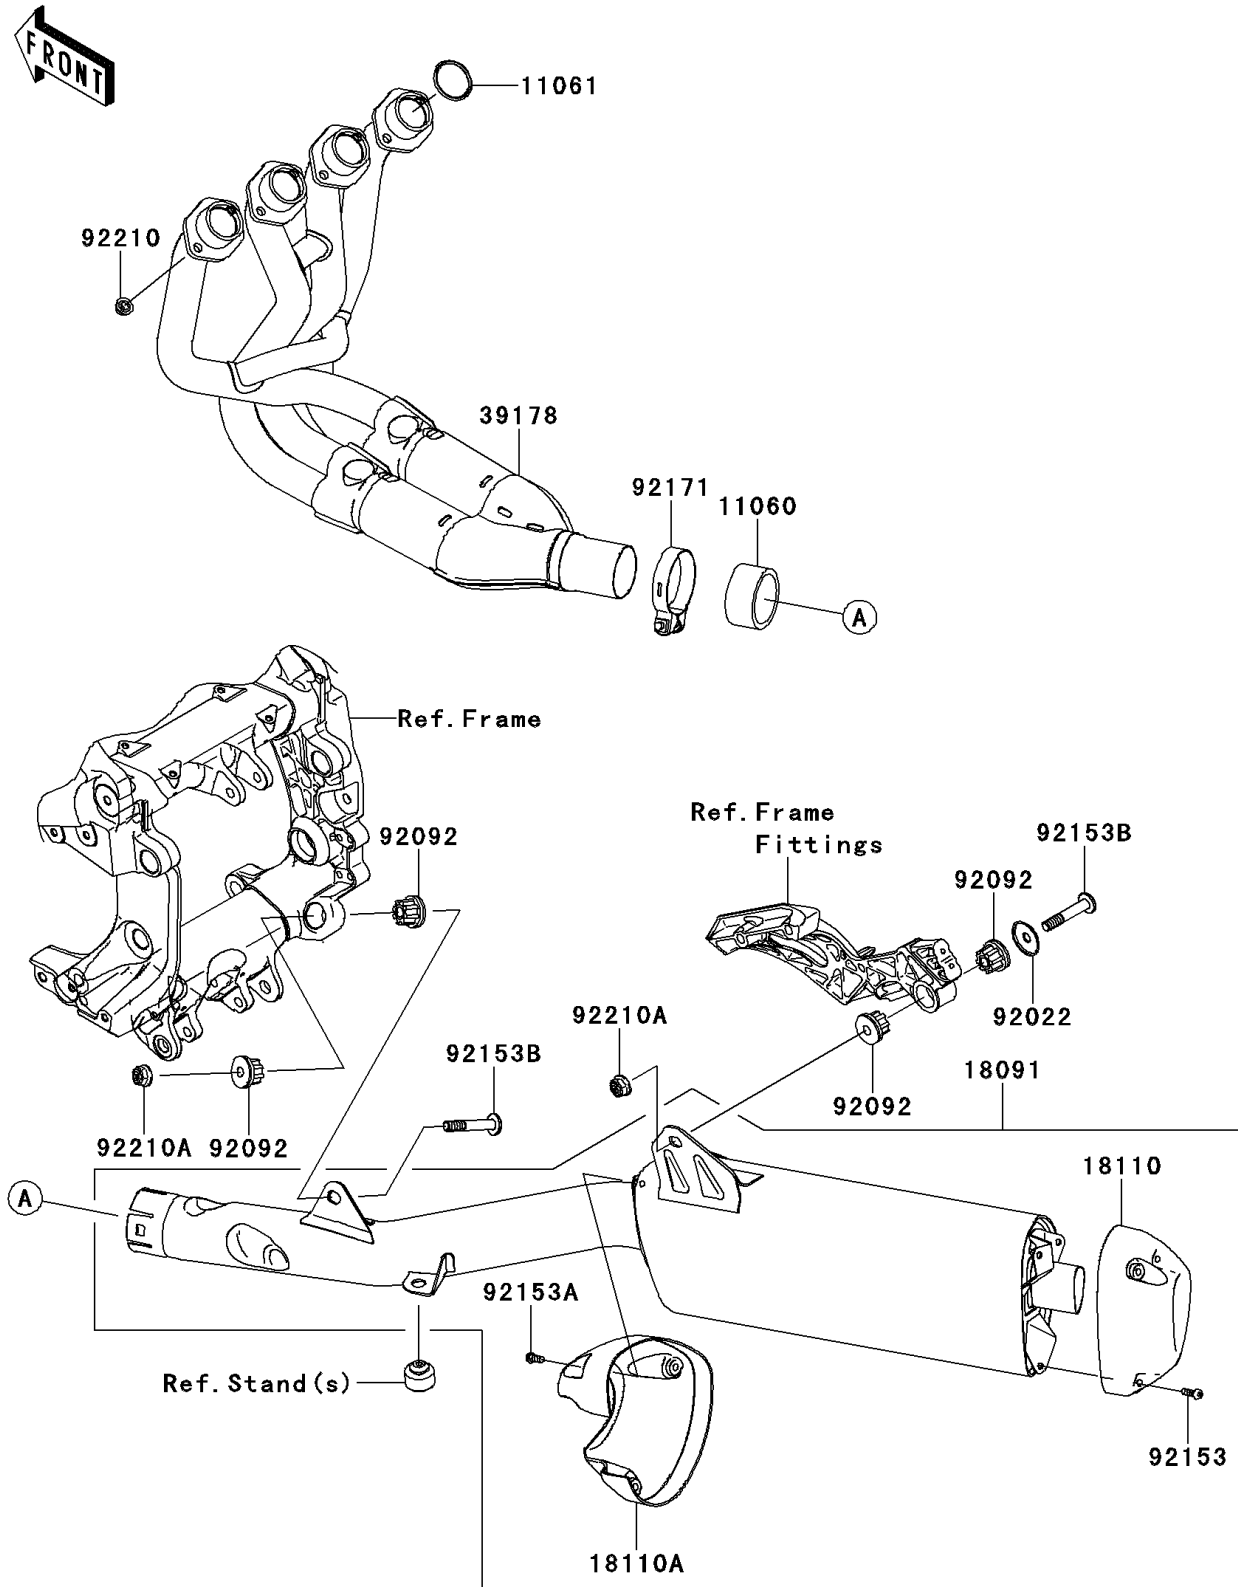

2008 Concours® 14 ABS PARTS DIAGRAM

Muffler(s)

E1140

2008 Concours® 14 ABS PARTS LIST

Muffler(s)

ITEM NAME	PART NUMBER	QUANTITY
GASKET,MUFFLER CONNECTING (Ref # 11060)	11060-1376	1
GASKET,EX PIPE (Ref # 11061)	11061-0027	1
BODY-COMP-MUFFLER (Ref # 18091)	18091-0469	1
BODY END-MUFFLER,RR (Ref # 18110)	18110-0062	1
BODY END-MUFFLER,FR (Ref # 18110A)	18110-0063	1
MANIFOLD-COMP-EXHAUST (Ref # 39178)	39178-0083	1
WASHER (Ref # 92022)	92022-289	1
BUSHING-RUBBER,MUFFLER (Ref # 92092)	92092-1087	1
BOLT,SOCKET,6X20 (Ref # 92153)	92153-1759	1
BOLT,SOCKET,6X16 (Ref # 92153A)	92153-1760	1
BOLT,SOCKET,10X58 (Ref # 92153B)	92153-1930	1
CLAMP,64.5MM (Ref # 92171)	92171-0683	1
NUT,8MM (Ref # 92210)	92210-0121	1
NUT,10X1.25 (Ref # 92210A)	92210-0316	1