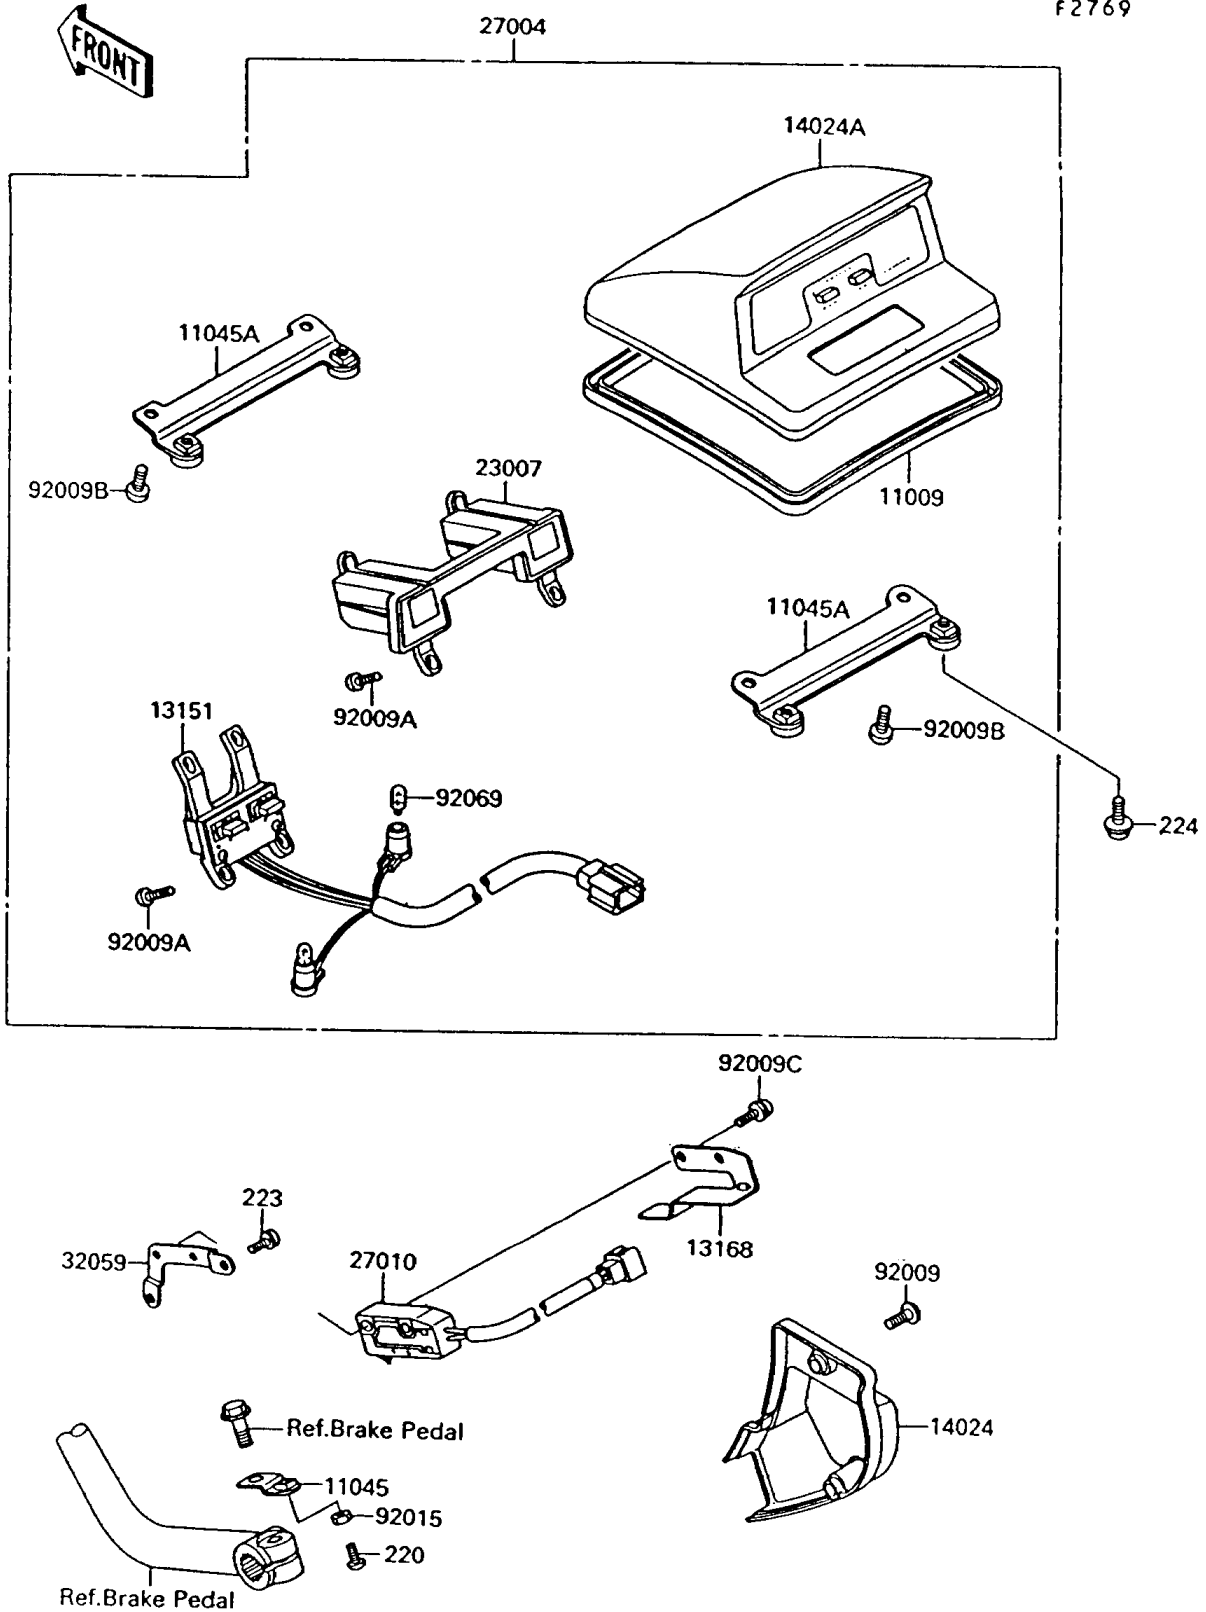

1992 Voyager® XII PARTS DIAGRAM

Cruise Switch

F2769

1992 Voyager® XII PARTS LIST

Cruise Switch

ITEM NAME	PART NUMBER	QUANTITY
SCREW-PAN-CROS (Ref # 220)	220B0416	1
SCREW-PAN-WS-CROS (Ref # 223)	223B0510	1
SCREW-PAN-WP-CROS (Ref # 224)	224B0516	1
GASKET,CRUISE CONTROL SWITCH (Ref # 11009)	11009-1682	1
BRACKET,CRUISE CANCEL SWITCH (Ref # 11045)	11045-1913	1
BRACKET,CRUISE CONTROL SWITCH (Ref # 11045A)	11045-1937	1
SWITCH-COMP,CRUISE CONTROL (Ref # 13151)	13151-1068	1
LEVER,CRUISE CANCEL SWITCH (Ref # 13168)	13168-1364	1
COVER,CRUISE CANCEL SWITCH (Ref # 14024)	14024-1539	1
COVER,CRUISE CONTROL SWITCH (Ref # 14024A)	14024-1552-6Z	1
LENS-COMP,CRUISE CONTROL (Ref # 23007)	23007-1178	1
SWITCH-ASSY,CRUISE CONTROL,BLK (Ref # 27004)	27004-1057-6Z	1
SWITCH,CRUISE CANCEL (Ref # 27010)	27010-1237	1
BRACKET-SWITCH,CRUISE CANCEL (Ref # 32059)	32059-1087	1
SCREW,5X12,BLACK (Ref # 92009)	92009-1182	1
SCREW,TAPPING,4X12 (Ref # 92009A)	92009-1395	1
SCREW,TAPPING,5X10 (Ref # 92009B)	92009-1499	1
SCREW,4X16 (Ref # 92009C)	92009-1500	1
NUT,4MM (Ref # 92015)	92015-1676	1
BULB,12V 3.4W (Ref # 92069)	92069-1007	1