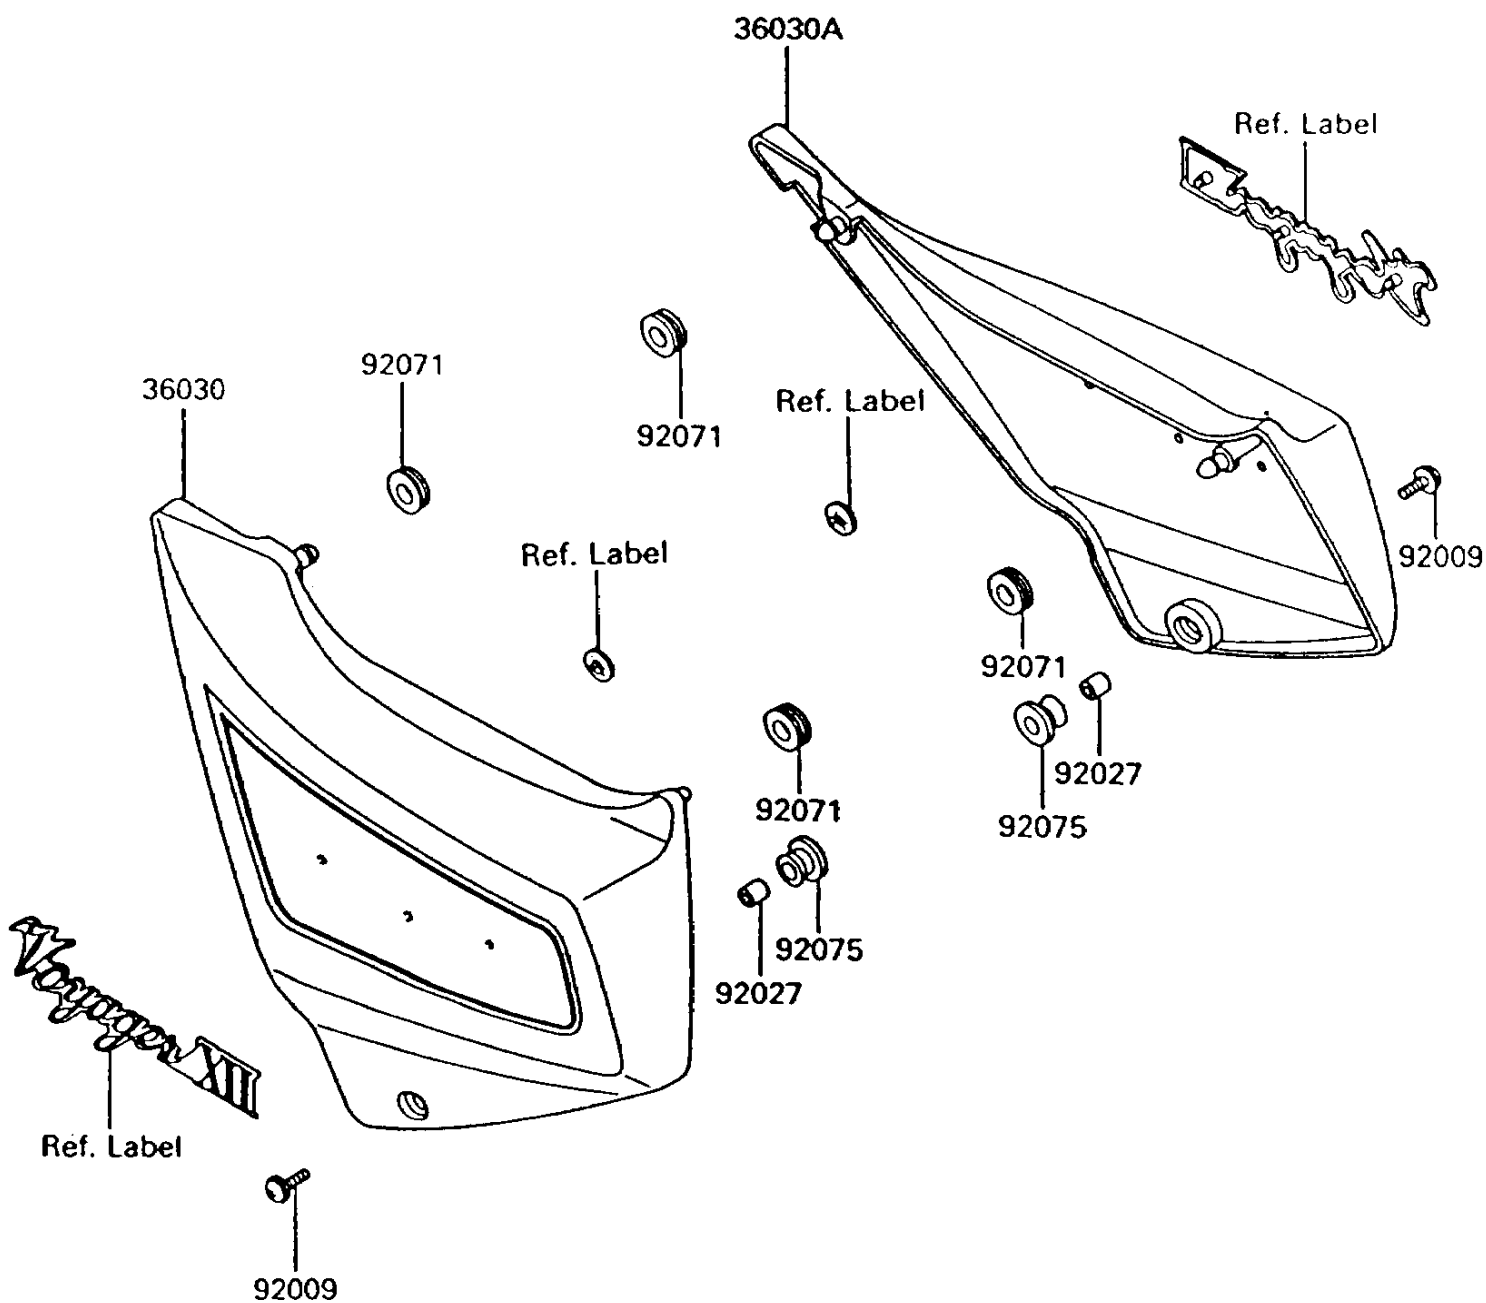

## 1992 Voyager® XII PARTS DIAGRAM

Side Covers(ZG1200-B6/B7)

F2611

## 1992 Voyager® XII PARTS LIST

Side Covers(ZG1200-B6/B7)

ITEM NAME	PART NUMBER	QUANTITY
COVER-SIDE,LH,EBONY/GREEN (Ref # 36030)	36030-5077-TL	1
COVER-SIDE,RH,EBONY/GREEN (Ref # 36030A)	36030-5078-TL	1
SCREW,6X18,BLACK (Ref # 92009)	92009-1181	1
COLLAR,6.8X10X12 (Ref # 92027)	92027-162	1
GROMMET (Ref # 92071)	92071-056	1
DAMPER,MALE (Ref # 92075)	92075-174	1