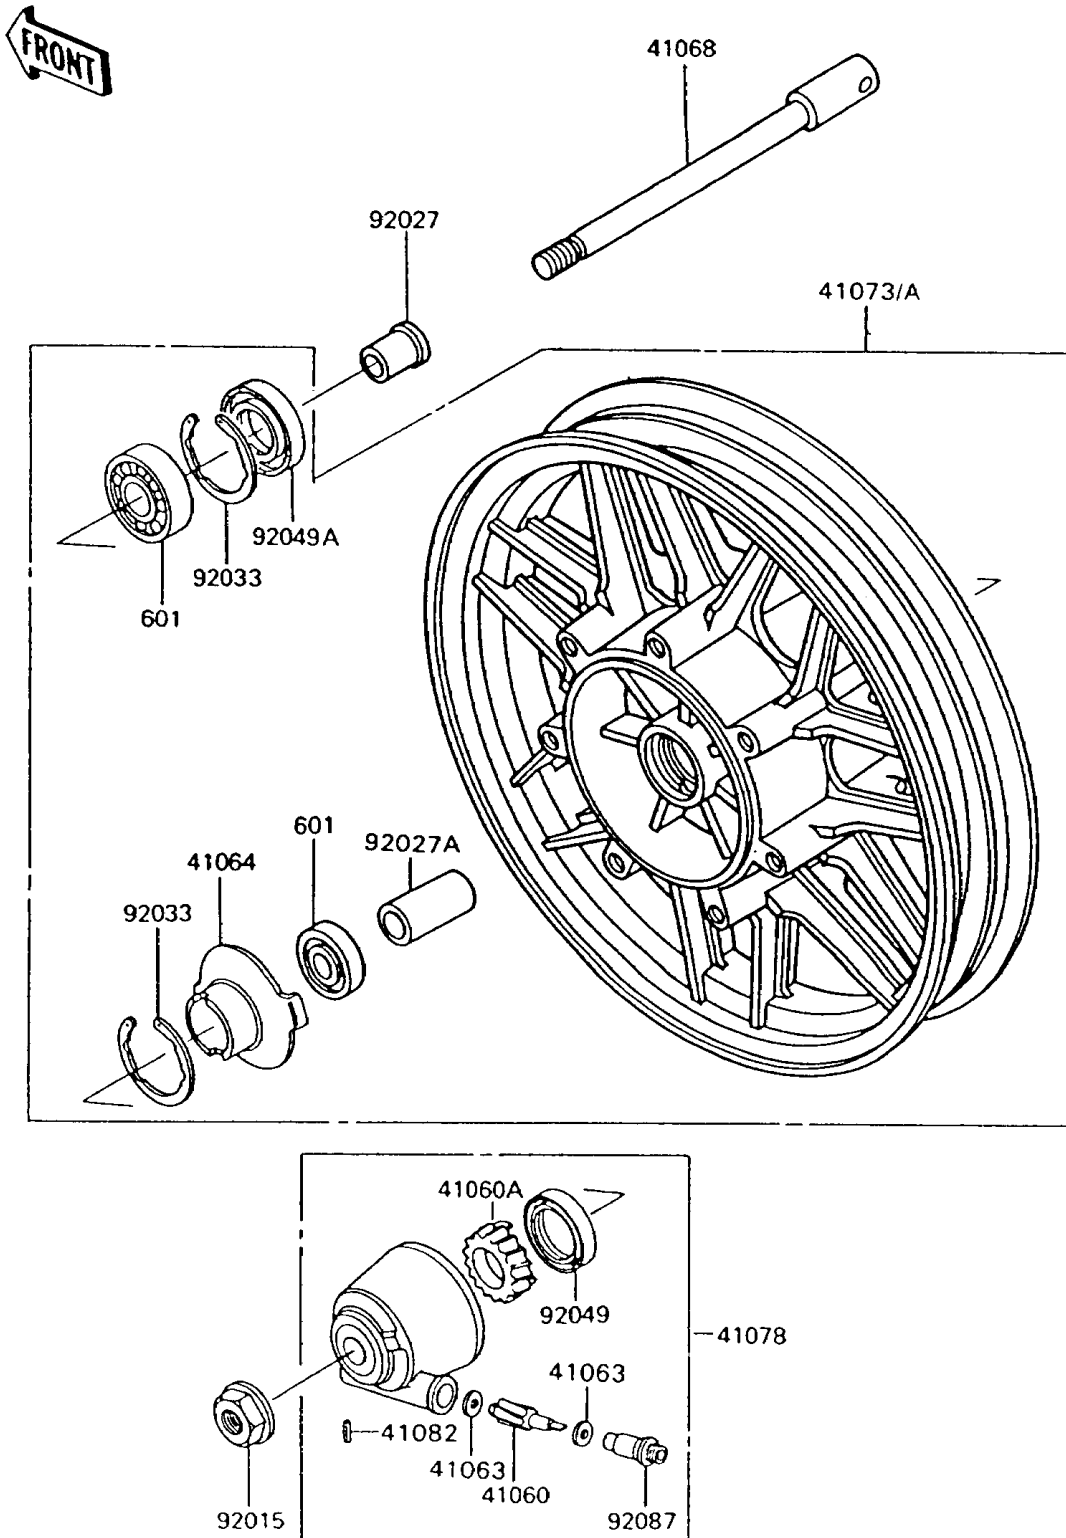

1992 Voyager® XII PARTS DIAGRAM

Front Wheel

F2230

1992 Voyager® XII PARTS LIST

Front Wheel

ITEM NAME	PART NUMBER	QUANTITY
BEARING-BALL,#6302UG (Ref # 601)	601B6302UG	1
GEAR-METER SCREW,9T (Ref # 41060)	41060-1016	1
GEAR-METER SCREW,25T (Ref # 41060A)	41060-1041	1
WASHER,5.1X9X0.4 (Ref # 41063)	41063-001	1
RECEIVER-SPEEDOMETER (Ref # 41064)	41064-1006	1
AXLE,FR (Ref # 41068)	41068-1199	1
WHEEL-ASSY,FR,M.GRAY NO.1 (Ref # 41073)	41073-1424-V8	1
CASE-ASSY-METER GEAR (Ref # 41078)	41078-1064	1
PIN,SPRING (Ref # 41082)	41082-001	1
NUT,14MM (Ref # 92015)	92015-1407	1
COLLAR,L=30 (Ref # 92027)	92027-1225	1
COLLAR,15.2X22X76 (Ref # 92027A)	92027-1921	1
RING-SNAP,42MM (Ref # 92033)	92033-1041	1
SEAL-OIL,BJN30427-C3 (Ref # 92049)	92049-1057	1
SEAL-OIL,BJN22425 (Ref # 92049A)	92049-1058	1
BUSHING-METER GEAR (Ref # 92087)	92087-1002	1