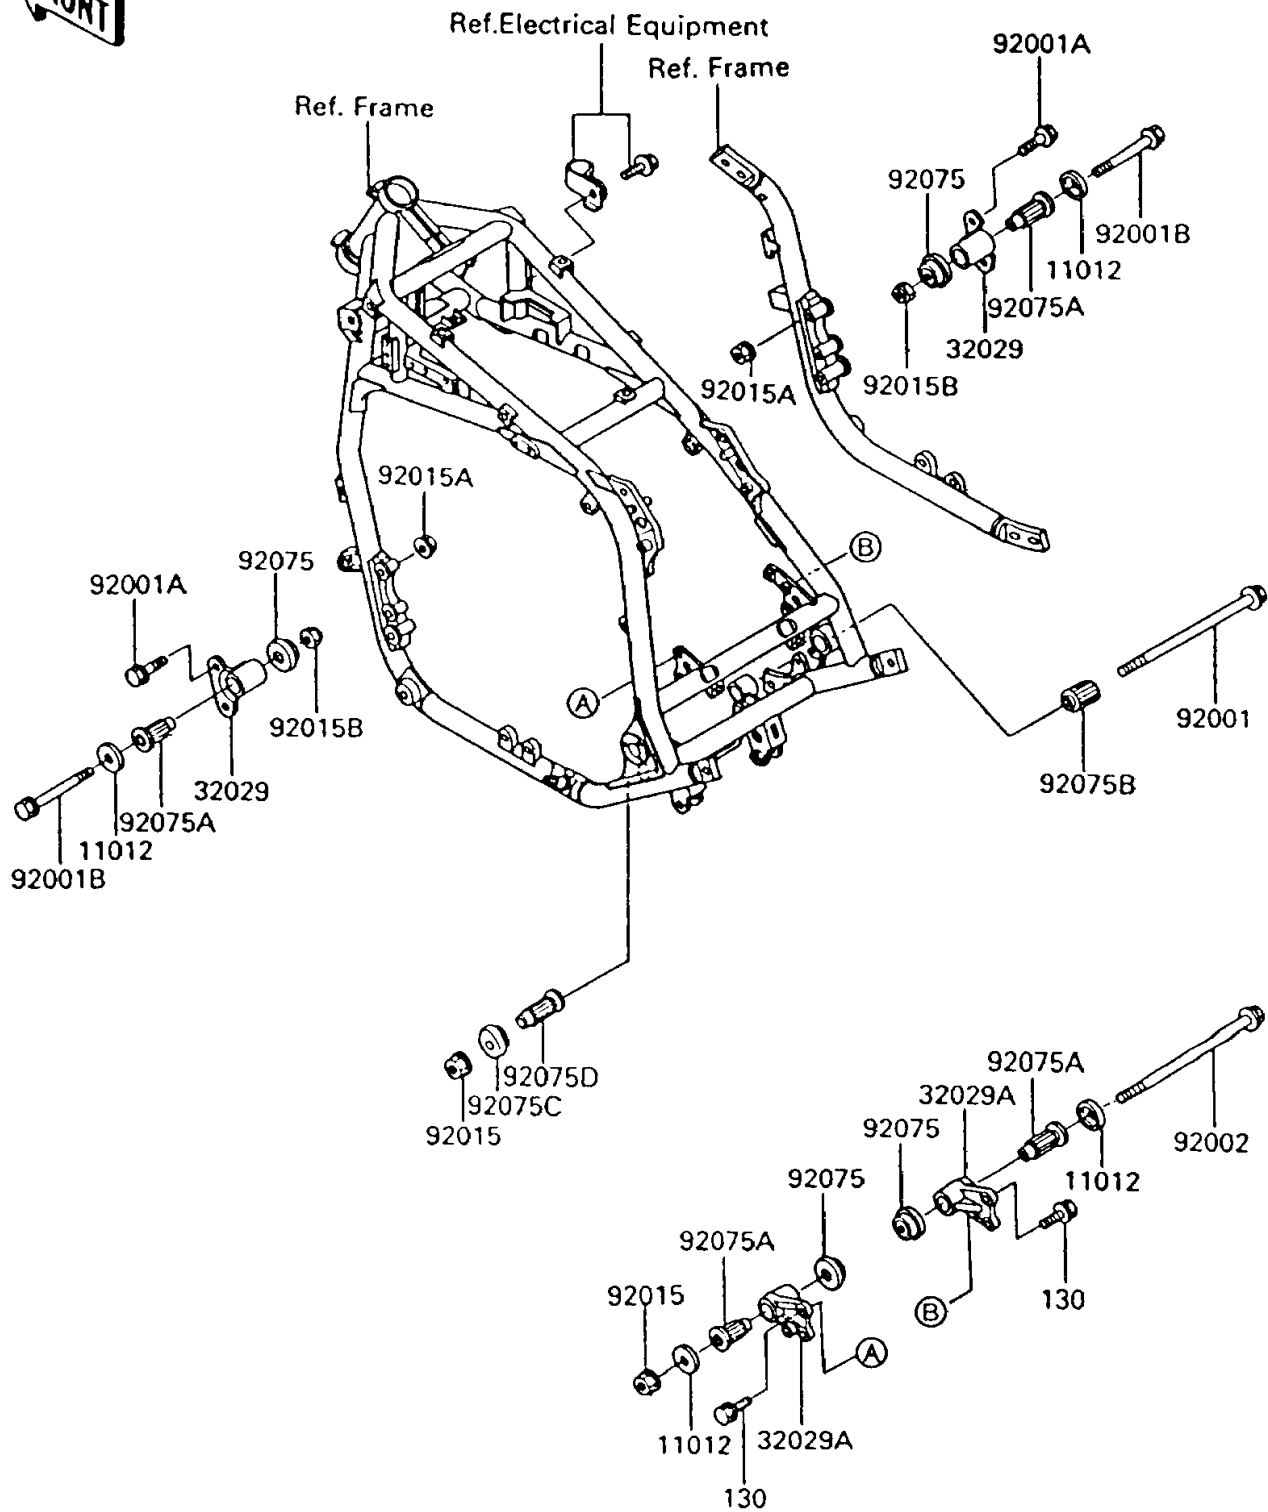

## 1992 Voyager® XII PARTS DIAGRAM

Frame Fittings

F2131

## 1992 Voyager® XII PARTS LIST

Frame Fittings

ITEM NAME	PART NUMBER	QUANTITY
BOLT-FLANGED,8X20 (Ref # 130)	130J0820	1
CAP,ENGINE BRACKET (Ref # 11012)	11012-1228	1
BRACKET-ENGINE,FR (Ref # 32029)	32029-1445	1
BRACKET-ENGINE,RR,UPP (Ref # 32029A)	32029-1446	1
BOLT,FLANGED,10X255,BLACK (Ref # 92001)	92001-1566	1
BOLT,FLANGED,8X45 (Ref # 92001A)	92001-1613	1
BOLT,FLANGED,10X105,BLACK (Ref # 92001B)	92001-1751	1
BOLT,10X300 (Ref # 92002)	92002-1196	1
NUT,FLANGED,10MM (Ref # 92015)	92015-1180	1
NUT,FLANGED,8MM,BLACK (Ref # 92015A)	92015-1183	1
NUT,LOCK,10MM,BLACK (Ref # 92015B)	92015-1189	1
DAMPER,ENGINE MOUNT,SIDE (Ref # 92075)	92075-1274	1
DAMPER,ENGINE MOUNT,MAIN (Ref # 92075A)	92075-1377	1
DAMPER,ENGINE MOUNT (Ref # 92075B)	92075-1733	1
DAMPER,ENGINE BRACKET (Ref # 92075C)	92075-1738	1
DAMPER,ENGINE MOUNT,MAIN (Ref # 92075D)	92075-1739	1