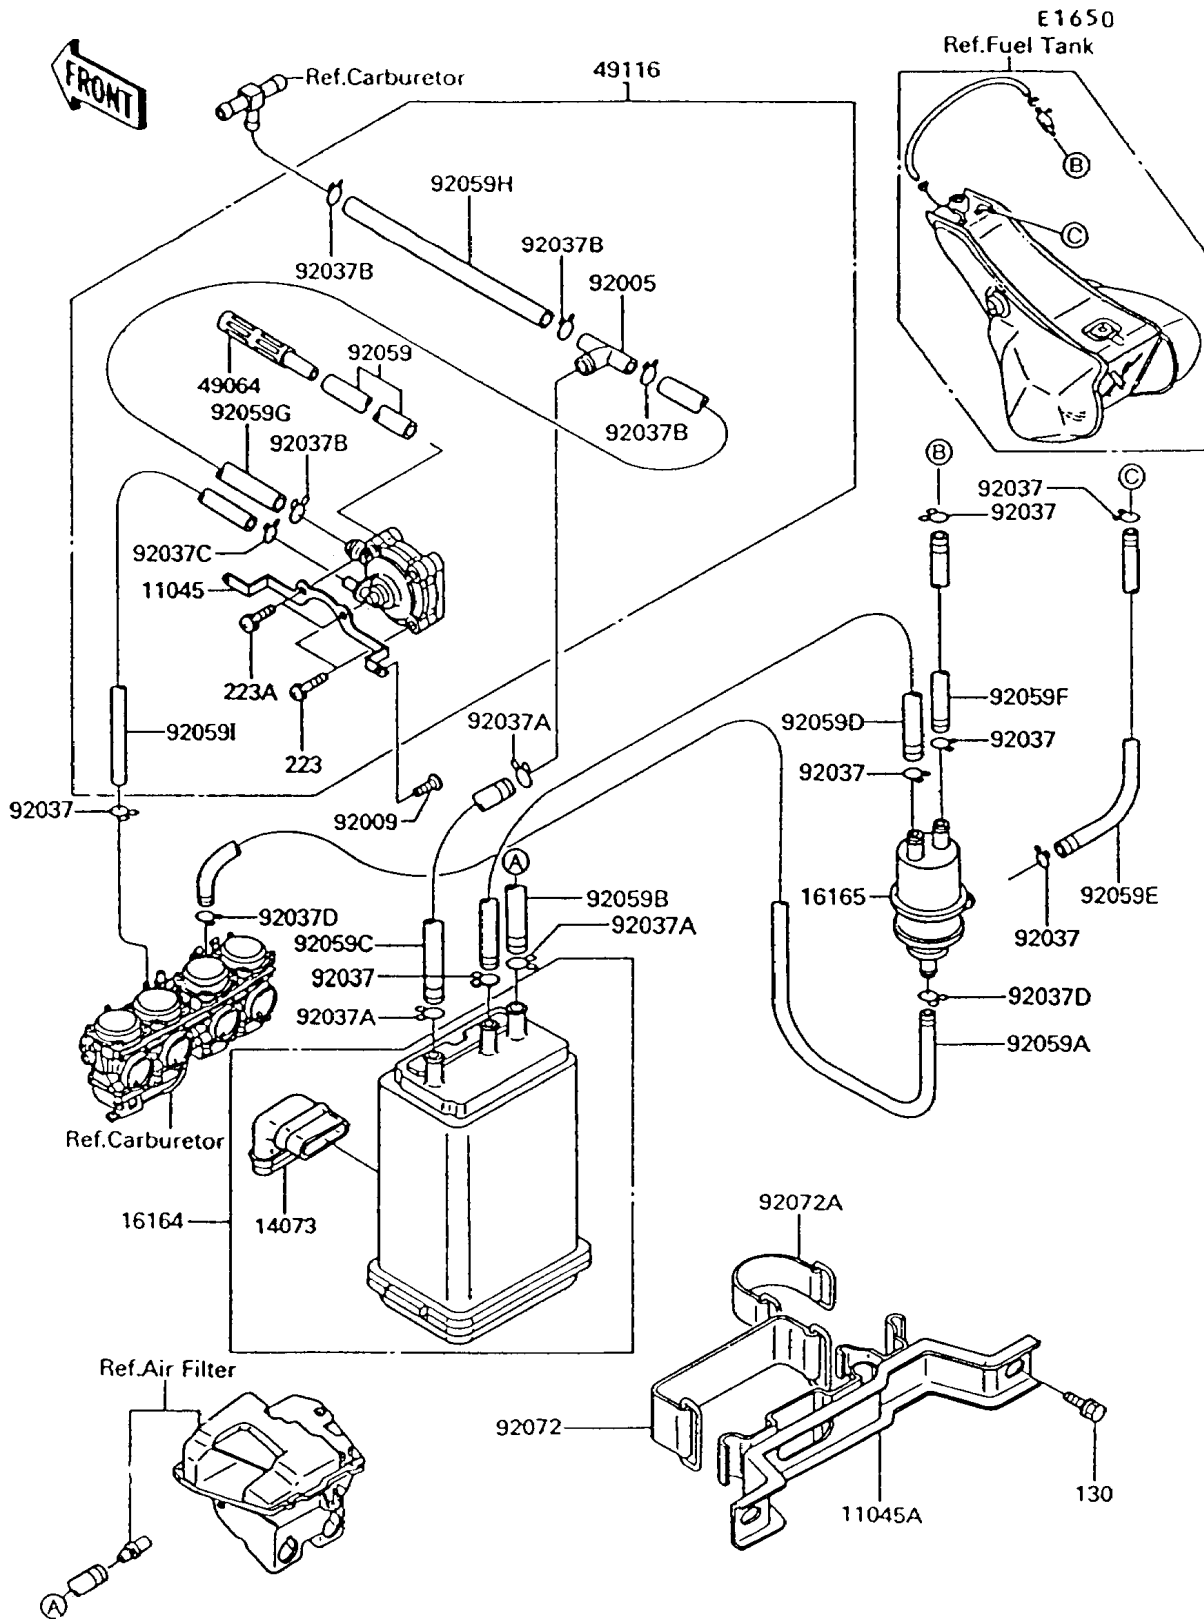

1992 Voyager® XII PARTS DIAGRAM

Fuel Evaporative System

1992 Voyager® XII PARTS LIST

Fuel Evaporative System

ITEM NAME	PART NUMBER	QUANTITY
BRACKET,VALVE (Ref # 11045)	11045-1278	1
BRACKET,CANISTER (Ref # 11045A)	11045-1819	1
DUCT,CANISTER (Ref # 14073)	14073-1178	1
CANISTER (Ref # 16164)	16164-1066	1
SEPARATOR (Ref # 16165)	16165-1001	1
FILTER-AIR,VALVE (Ref # 49064)	49064-1051	1
VALVE-ASSY (Ref # 49116)	49116-1066	1
FITTING,T-TYPE (Ref # 92005)	92005-1119	1
SCREW,TAPPING,5X16 (Ref # 92009)	92009-1264	1
CLAMP,TUBE (Ref # 92037)	92037-010	1
CLAMP,HOSE (Ref # 92037A)	92037-1104	1
CLAMP,TUBE (Ref # 92037B)	92037-1194	1
CLAMP,TUBE (Ref # 92037C)	92037-1396	1
CLAMP (Ref # 92037D)	92037-1712	1
TUBE,7X11X240 (Ref # 92059)	92059-1635	1
TUBE,4X9X730,WHITE (Ref # 92059A)	92059-1678	1
TUBE,7X12X760,GREEN (Ref # 92059B)	92059-1679	1
TUBE,7X12X350,YELLOW (Ref # 92059C)	92059-1680	1
TUBE,5X8X140,BLUE (Ref # 92059D)	92059-1681	1
TUBE,5X8X540,RED (Ref # 92059E)	92059-1682	1
TUBE,5X8X430,BLUE (Ref # 92059F)	92059-1683	1
TUBE,7X11X180 (Ref # 92059G)	92059-1737	1
BOLT-FLANGED,6X10 (Ref # 130)	130B0610	1
SCREW-PAN-WS-CROS (Ref # 223)	223C0416	1
SCREW-PAN-WS-CROS (Ref # 223A)	223C0418	1
TUBE,7X11X45 (Ref # 92059H)	92059-1738	1
TUBE,3.5X7.5X300 (Ref # 92059I)	92059-1739	1
BAND,L=142.1 (Ref # 92072)	92072-006	1
BAND,L=50 (Ref # 92072A)	92072-066	1