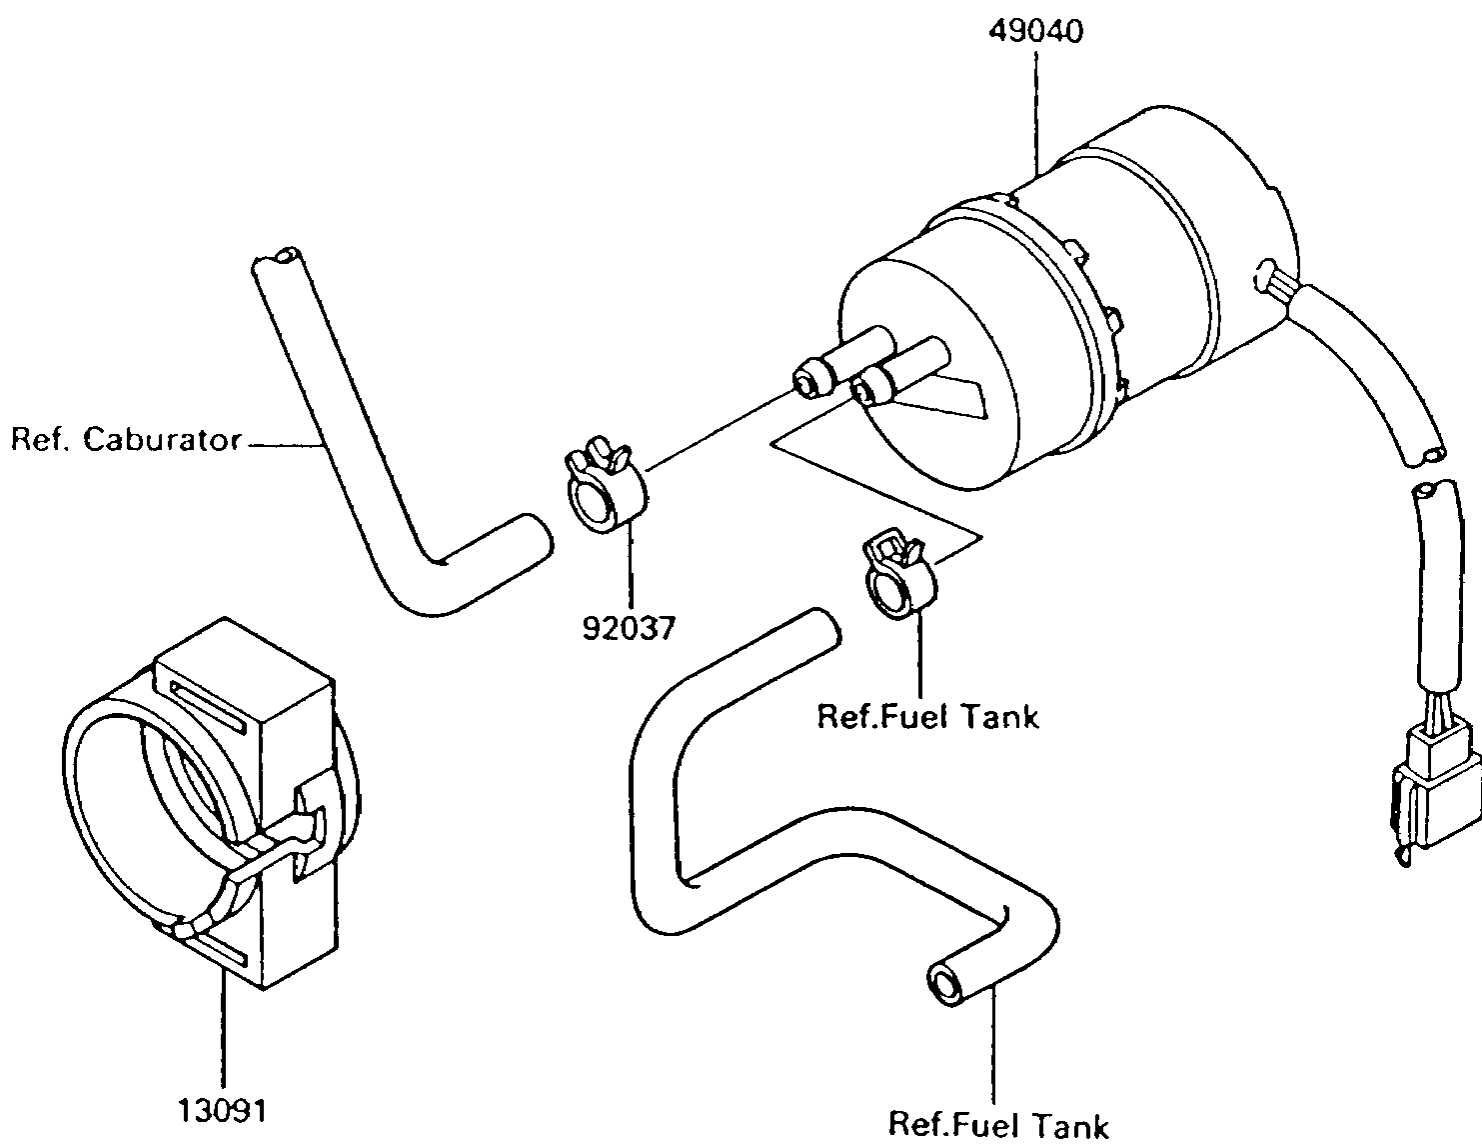

1992 Voyager® XII PARTS DIAGRAM

Fuel Pump

E1520

1992 Voyager® XII PARTS LIST

Fuel Pump

ITEM NAME	PART NUMBER	QUANTITY
HOLDER (Ref # 13091)	13091-1512	1
PUMP-FUEL (Ref # 49040)	49040-1063	1
CLAMP,TUBE (Ref # 92037)	92037-1505	1