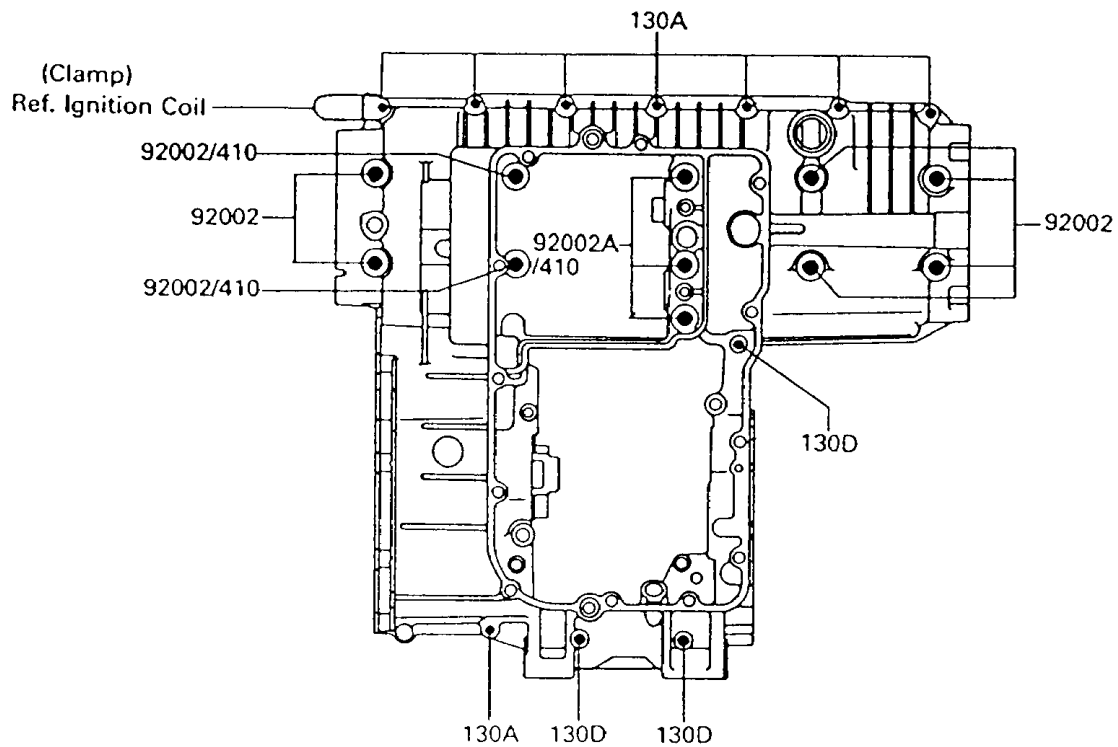

1992 Voyager® XII PARTS DIAGRAM

Crankcase Bolt Pattern

E1412

Upper Case (Outside)

Lower Case (Outside)

1992 Voyager® XII PARTS LIST

Crankcase Bolt Pattern

ITEM NAME	PART NUMBER	QUANTITY
BOLT-FLANGED (Ref # 130)	130Y0635	1
BOLT-FLANGED (Ref # 130A)	130Y0640	1
BOLT-FLANGED (Ref # 130B)	130Y0690	1
BOLT-FLANGED (Ref # 130C)	130Z06105	1
BOLT-FLANGED (Ref # 130D)	130Z06120	1
BOLT-FLANGED (Ref # 130E)	130Z0870	1
WASHER-PLAIN-SMALL,10MM (Ref # 410)	410B1000	1
BOLT,10X95 (Ref # 92002)	92002-1651	1
BOLT,10X145 (Ref # 92002A)	92002-1652	1