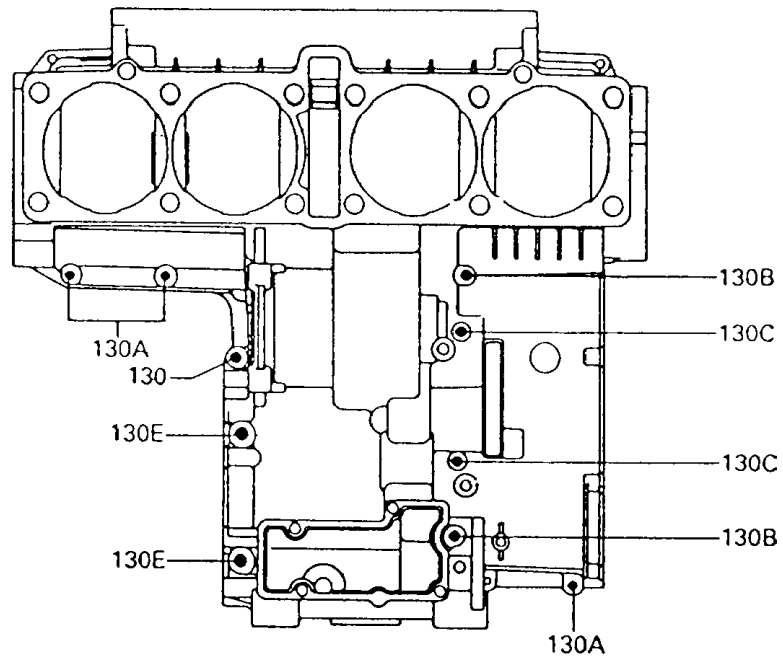

1992 Voyager® XII PARTS DIAGRAM

Crankcase Bolt Pattern

E1412

Upper Case (Outside)

Lower Case (Outside)

1992 Voyager® XII PARTS LIST

Crankcase Bolt Pattern

ITEM NAME	PART NUMBER	QUANTITY
BOLT-FLANGED (Ref # 130)	130Y0635	1
BOLT-FLANGED (Ref # 130A)	130Y0640	1
BOLT-FLANGED (Ref # 130B)	130Y0690	1
BOLT-FLANGED (Ref # 130C)	130Z06105	1
BOLT-FLANGED (Ref # 130D)	130Z06120	1
BOLT-FLANGED (Ref # 130E)	130Z0870	1
WASHER-PLAIN-SMALL,10MM (Ref # 410)	410B1000	1
BOLT,10X95 (Ref # 92002)	92002-1651	1
BOLT,10X145 (Ref # 92002A)	92002-1652	1