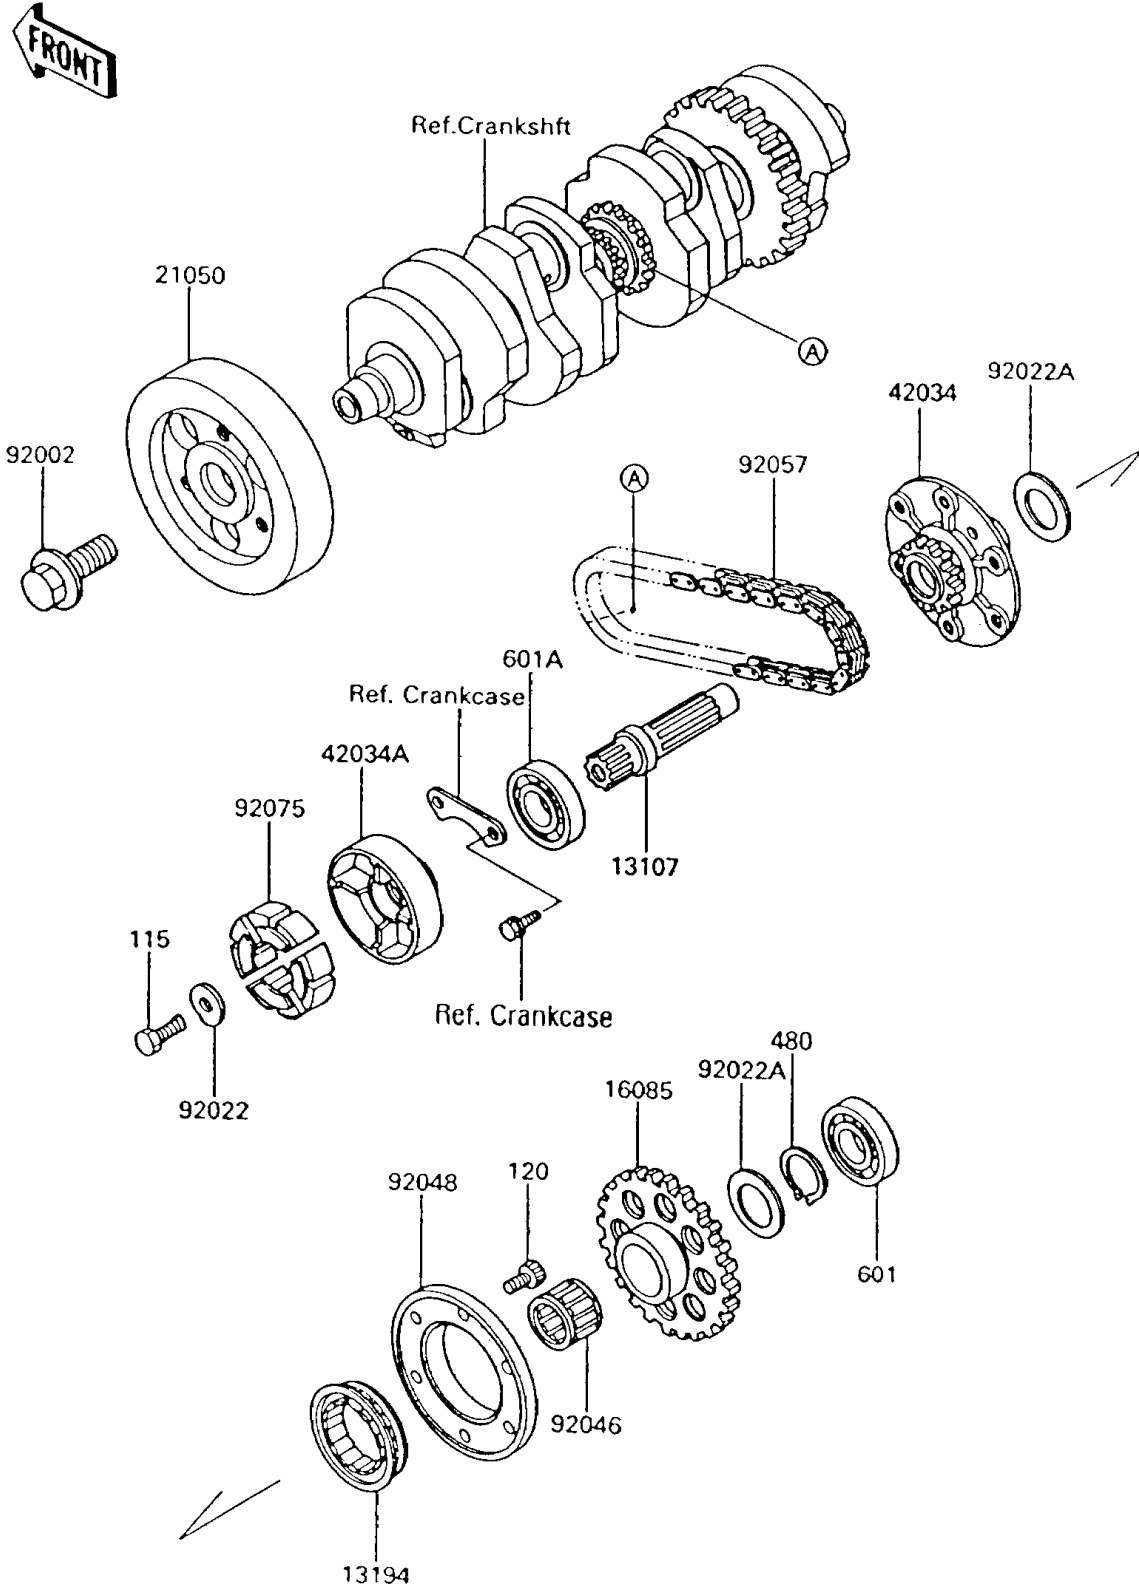

1992 Voyager® XII PARTS DIAGRAM

Secondary Shaft

E1322

1992 Voyager® XII PARTS LIST

Secondary Shaft

ITEM NAME	PART NUMBER	QUANTITY
BOLT-SMALL-UPSET (Ref # 115)	115G0820	1
BOLT-SOCKET,6X12 (Ref # 120)	120P0612	1
CIRCLIP-TYPE-C,25MM (Ref # 480)	480J2500	1
BEARING-BALL (Ref # 601)	601A6203Z	1
BEARING-BALL,#6204C3 (Ref # 601A)	601B6204	1
SHAFT (Ref # 13107)	13107-1192	1
CLUTCH-ONEWAY (Ref # 13194)	13194-1096	1
GEAR,ONEWAY CLUTCH (Ref # 16085)	16085-1152	1
FLYWHEEL (Ref # 21050)	21050-1117	1
COUPLING (Ref # 42034)	42034-1082	1
COUPLING (Ref # 42034A)	42034-1083	1
BOLT,14X36 (Ref # 92002)	92002-1862	1
WASHER,8X22X3 (Ref # 92022)	92022-1518	1
WASHER,25.3X32X0.5 (Ref # 92022A)	92022-225	1
BEARING-NEEDLE,K253020S (Ref # 92046)	92046-1022	1
RACE,ONEWAY CLUTCH (Ref # 92048)	92048-1065	1
CHAIN,GENERATOR (Ref # 92057)	92057-1276	1
DAMPER,COUPLING (Ref # 92075)	92075-1790	1