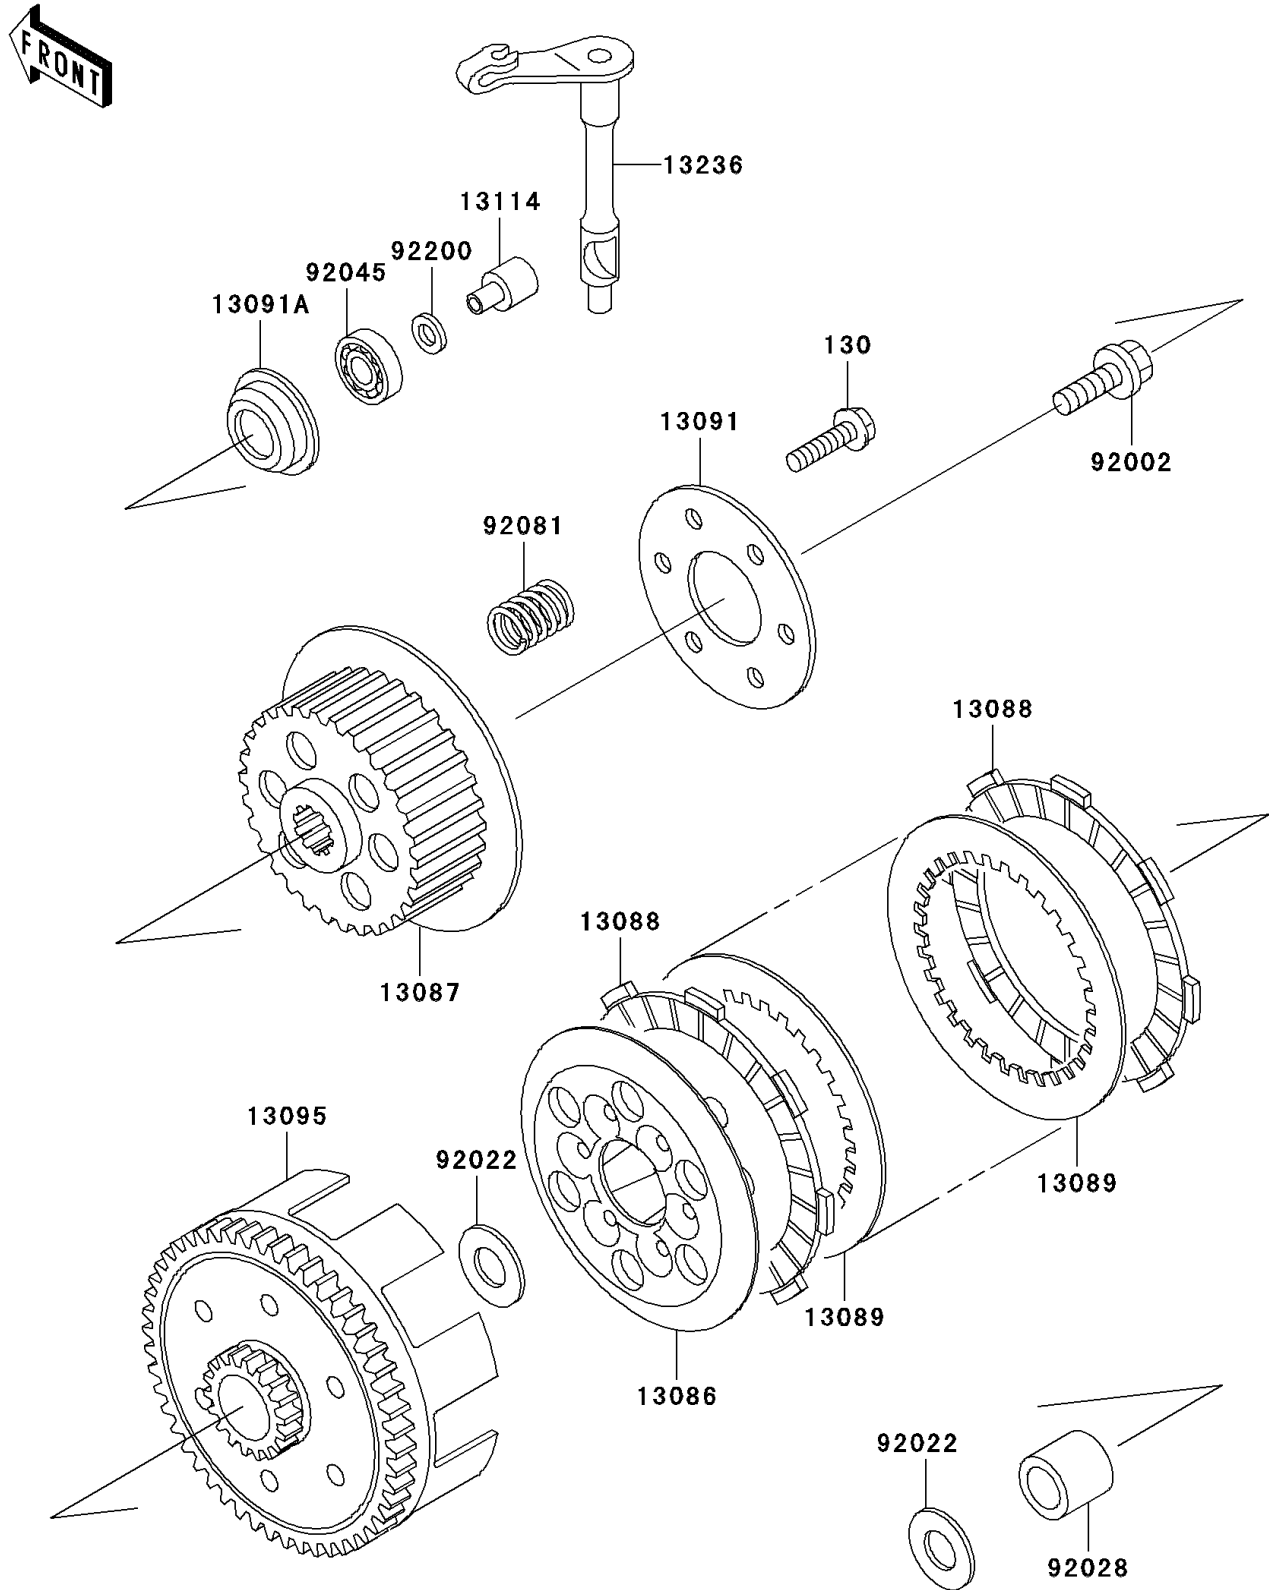

## 2006 KX™65 PARTS DIAGRAM

Clutch

E1350

## 2006 KX™65 PARTS LIST

### Clutch

ITEM NAME	PART NUMBER	QUANTITY
BOLT-FLANGED,5X20 (Ref # 130)	130CA0520	1
WHEEL-CLUTCH (Ref # 13086)	13086-1002	1
HUB-CLUTCH (Ref # 13087)	13087-1051	1
PLATE-FRICTION (Ref # 13088)	13088-1010	1
PLATE-CLUTCH (Ref # 13089)	13089-1087	1
HOLDER,CLUTCH SPRING (Ref # 13091)	13091-1115	1
HOLDER,CLUTCH PUSHER (Ref # 13091A)	13091-1133	1
HOUSING-COMP-CLUTCH (Ref # 13095)	13095-1042	1
PUSHER-CLUTCH (Ref # 13114)	13114-1055	1
LEVER-COMP,RELEASE (Ref # 13236)	13236-1338	1
BOLT,10X30 (Ref # 92002)	92002-1697	1
WASHER,17.3X28X1 (Ref # 92022)	92022-255	1
BUSHING (Ref # 92028)	92028-1967	1
BEARING-BALL,627 (Ref # 92045)	92045-1236	1
SPRING,CLUTCH (Ref # 92081)	92081-1175	1
WASHER,7X12.5X0.8 (Ref # 92200)	92200-1197	1