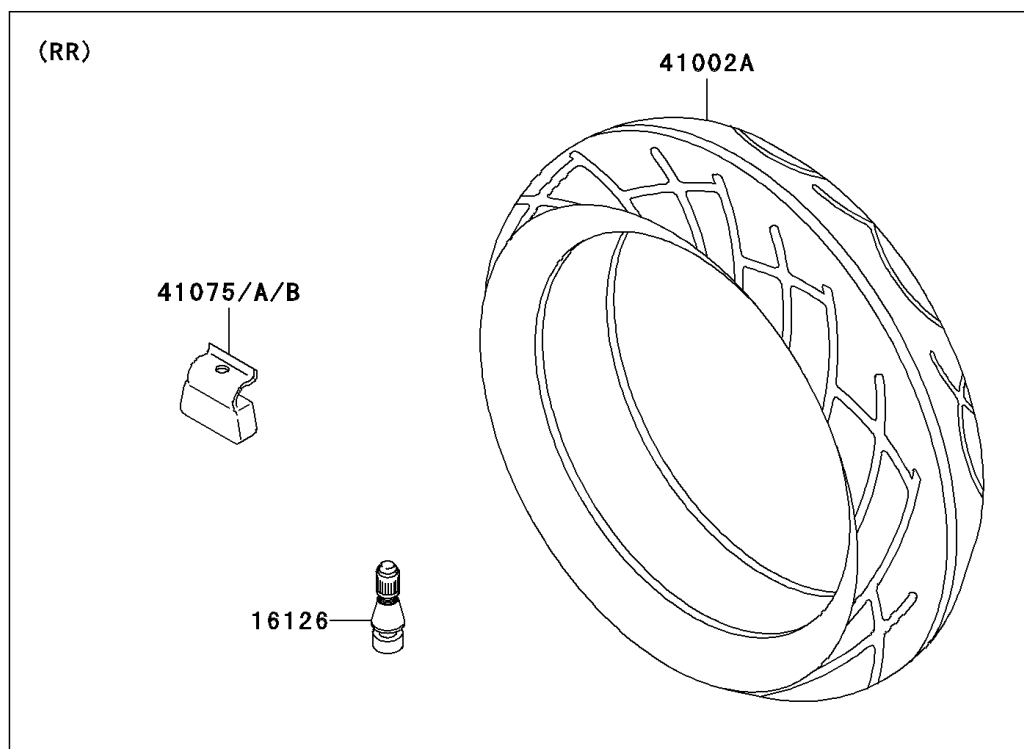

2006 Concoours™ PARTS DIAGRAM

Tires

F2210

2006 Concours™ PARTS LIST

Tires

ITEM NAME	PART NUMBER	QUANTITY
VALVE,TIRE (Ref # 16126)	16126-1140	1
TIRE,FR,120/70R18 59V,K701F(D) (Ref # 41002)	41002-1966	1
TIRE,RR,150/80R16 71V,K700J(D) (Ref # 41002A)	41002-1977	1
BALANCER-WHEEL,10G,SILVER (Ref # 41075)	41075-1059	1
BALANCER-WHEEL,20G,SILVER (Ref # 41075A)	41075-1060	1
BALANCER-WHEEL,30G,SILVER (Ref # 41075B)	41075-1061	1