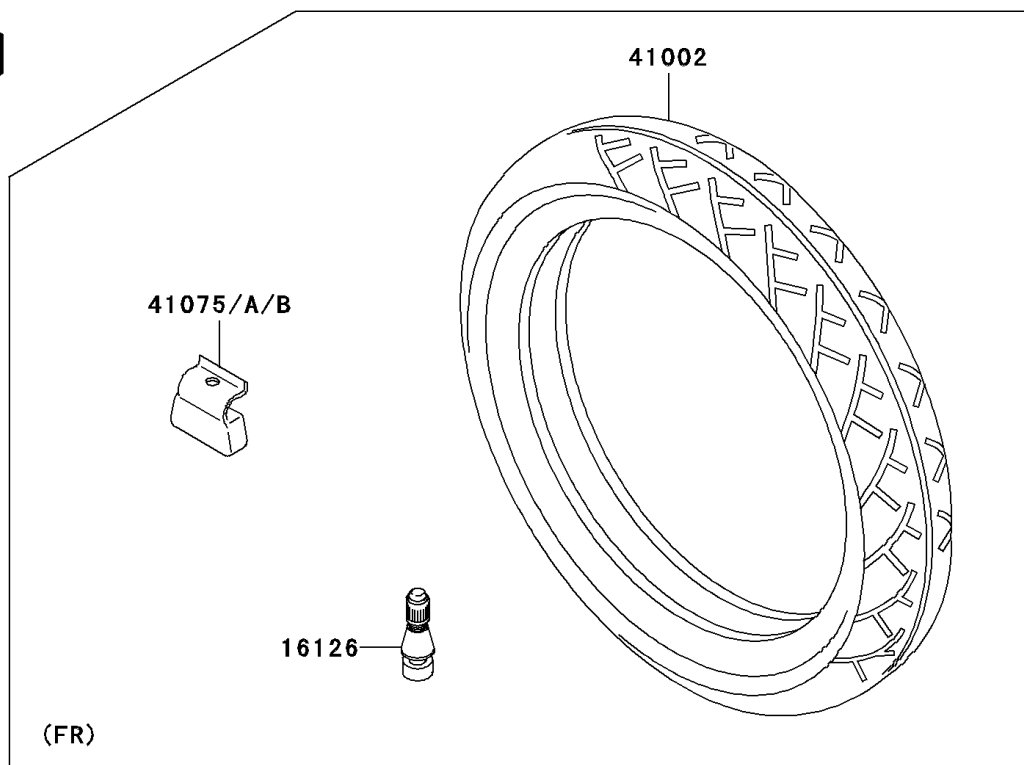

2006 Concoours™ PARTS DIAGRAM

Tires

F2210

2006 Concours™ PARTS LIST

Tires

ITEM NAME	PART NUMBER	QUANTITY
VALVE,TIRE (Ref # 16126)	16126-1140	1
TIRE,FR,120/70R18 59V,K701F(D) (Ref # 41002)	41002-1966	1
TIRE,RR,150/80R16 71V,K700J(D) (Ref # 41002A)	41002-1977	1
BALANCER-WHEEL,10G,SILVER (Ref # 41075)	41075-1059	1
BALANCER-WHEEL,20G,SILVER (Ref # 41075A)	41075-1060	1
BALANCER-WHEEL,30G,SILVER (Ref # 41075B)	41075-1061	1