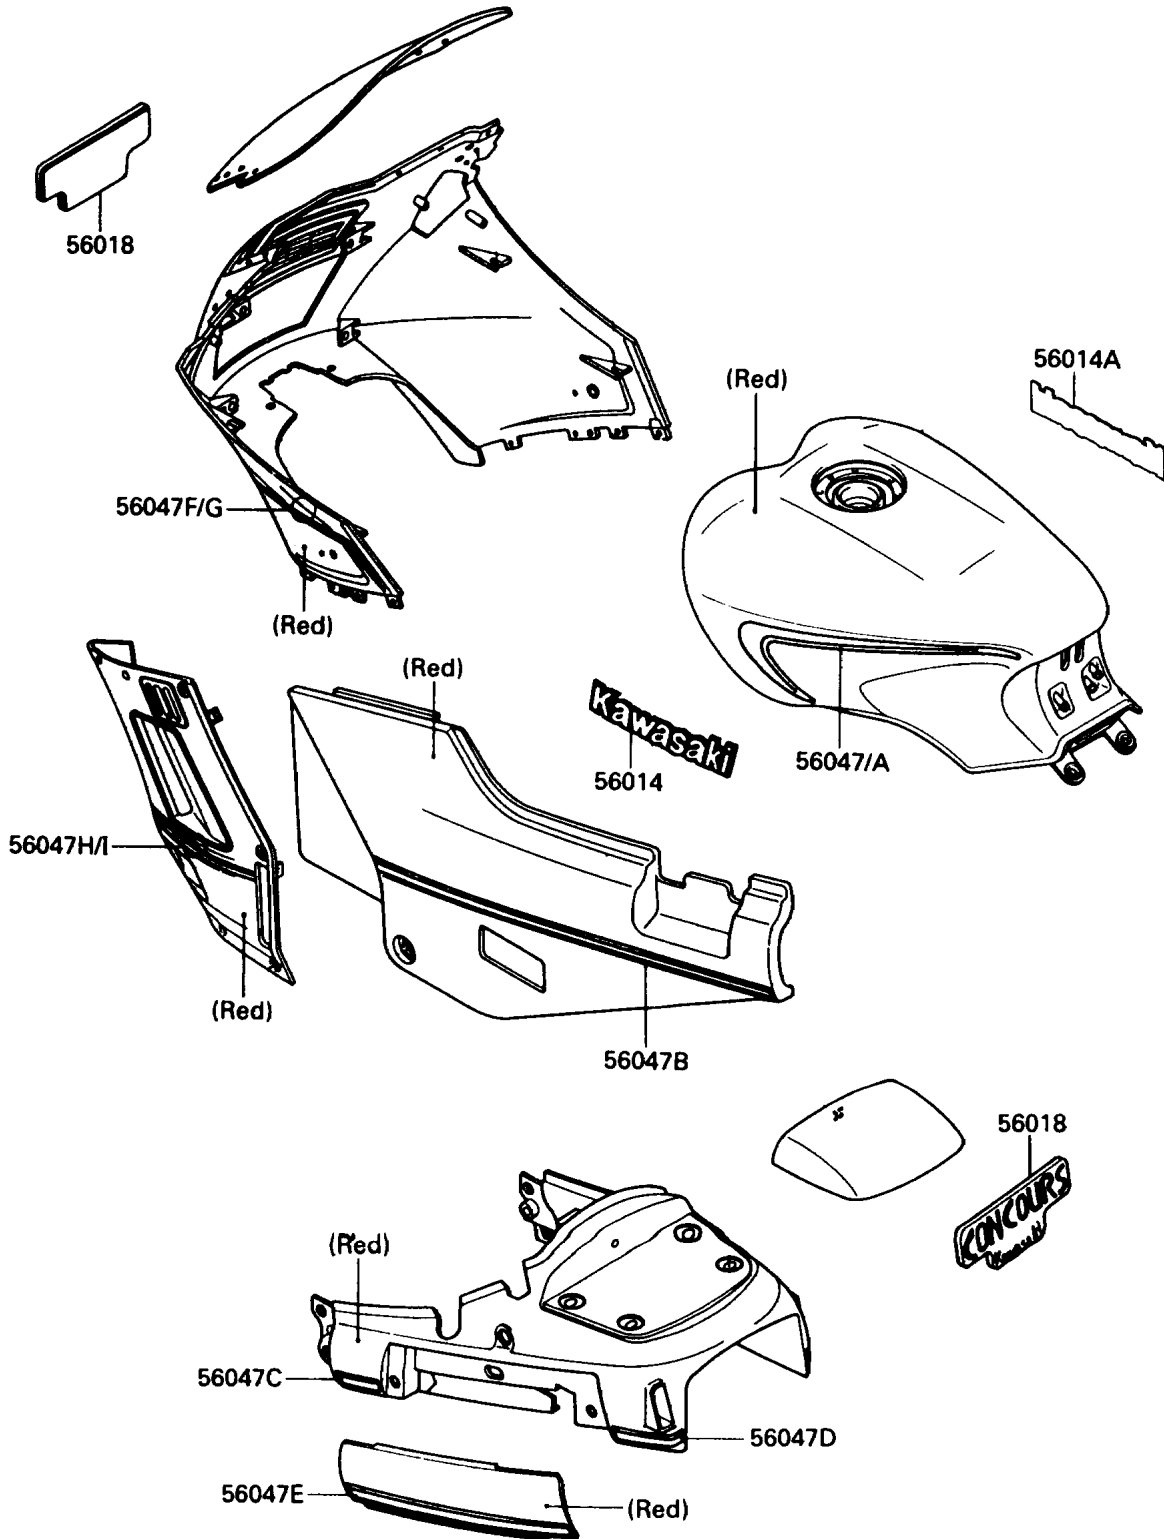

1989 PARTS DIAGRAM

Decal(Red)

F2861

1989 PARTS LIST

Decal(Ref)

ITEM NAME	PART NUMBER	QUANTITY
EMBLEM,FUEL TANK,LH,KAWASAKI (Ref # 56014)	56014-1134	1
EMBLEM,FUEL TANK,RH,KAWASAKI (Ref # 56014A)	56014-1135	1
MARK,CARRIER COVER&SCREEN (Ref # 56018)	56018-1869	1
PATTERN,FUEL TANK,LH (Ref # 56047)	56047-1912	1
PATTERN,FUEL TANK,RH (Ref # 56047A)	56047-1913	1
PATTERN,SIDE COVER (Ref # 56047B)	56047-1914	1
PATTERN,SEAT COVER,FR (Ref # 56047C)	56047-1915	1
PATTERN,SEAT COVER,RR (Ref # 56047D)	56047-1916	1
PATTERN,SEAT COVER,CNT (Ref # 56047E)	56047-1917	1
PATTERN,COWLING,LH (Ref # 56047F)	56047-1918	1
PATTERN,COWLING,RH (Ref # 56047G)	56047-1919	1
PATTERN,COWLING,CNT,LH (Ref # 56047H)	56047-1920	1
PATTERN,COWLING,CNT,RH (Ref # 56047I)	56047-1921	1