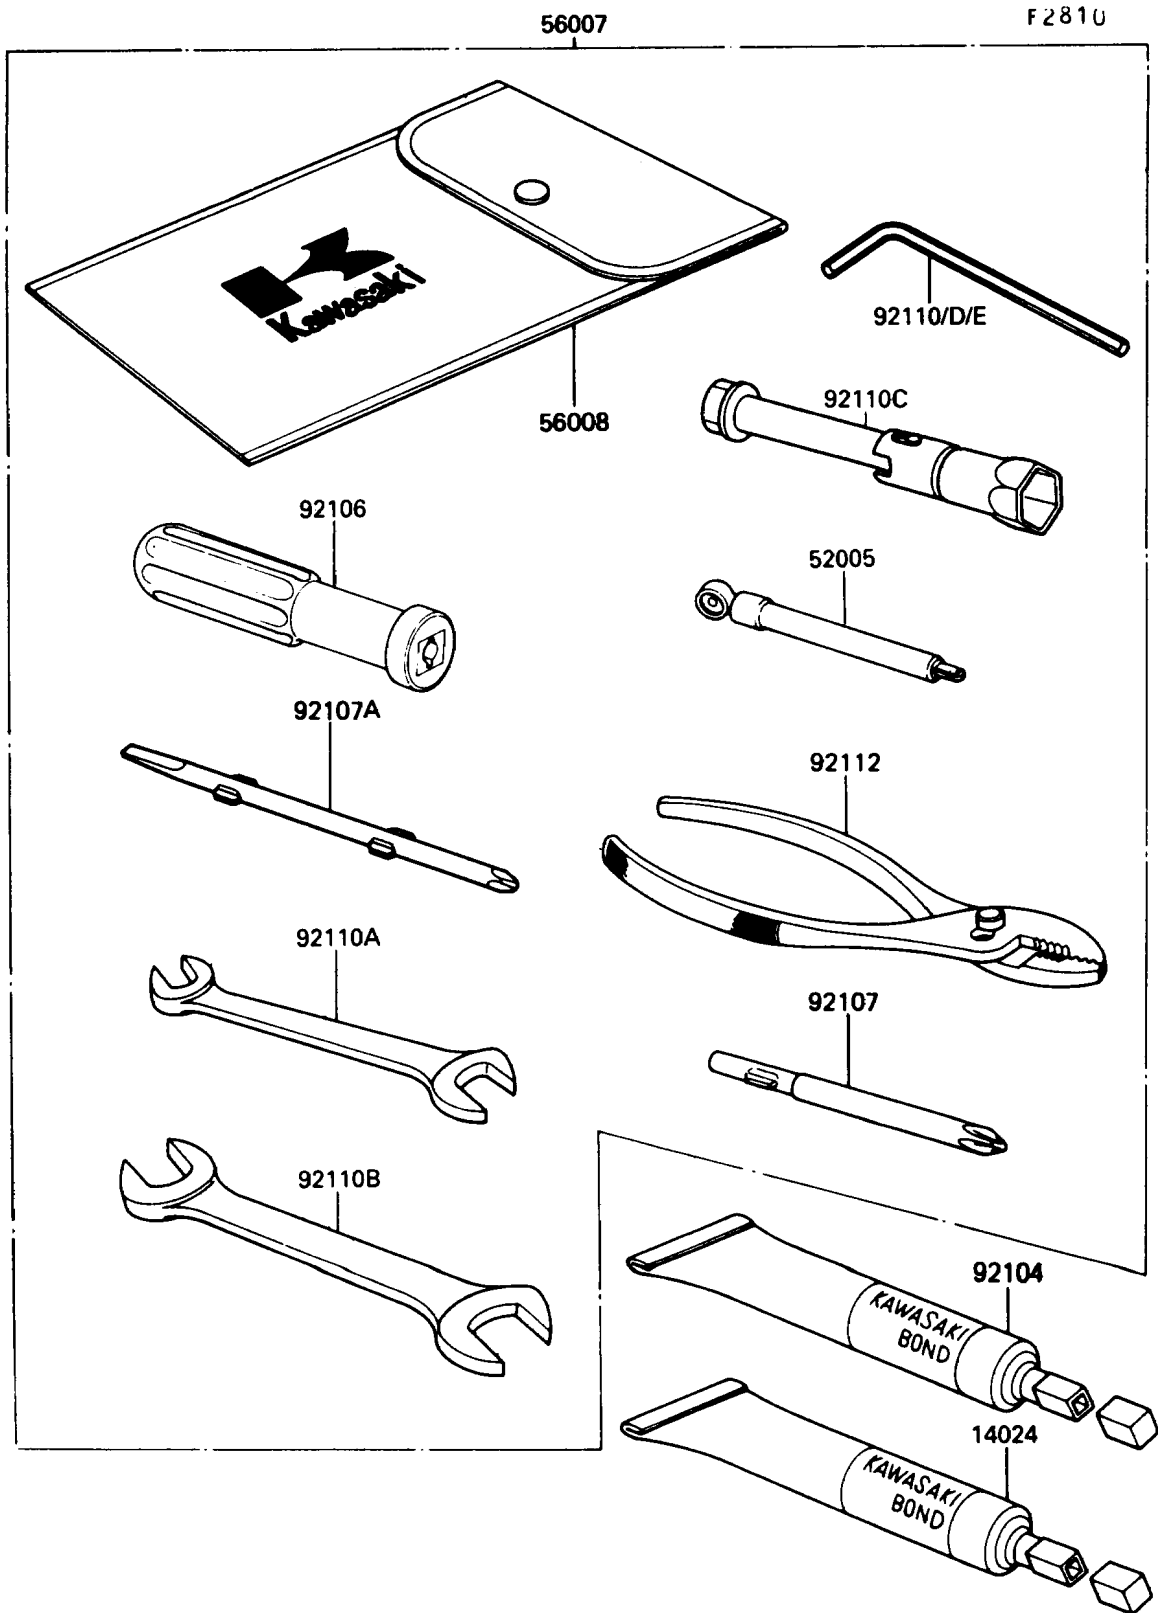

1989 PARTS DIAGRAM

Tool

1989 PARTS LIST

Tool

ITEM NAME	PART NUMBER	QUANTITY
THREE BOND TB1211,HT/RS,WHITE (Ref # 14024)	56019-120	1
GAUGE,AIR,3.5KG/CM2 (Ref # 52005)	52005-1031	1
TOOLKIT (Ref # 56007)	56007-1262	1
BAG,TOOL (Ref # 56008)	56008-006	1
GASKET-LIQUID,TUBE,100G,BLACK (Ref # 92104)	92104-1003	1
GRIP-SCREW DRIVER (Ref # 92106)	92106-1001	1
TOOL-DRIVER,#3PHILLIPS (Ref # 92107)	92107-1002	1
TOOL-DRIVER,#2PHILLIPS&SLOT (Ref # 92107A)	92107-1052	1
TOOL-WRENCH,ALLEN,5MM (Ref # 92110)	92110-1015	1
TOOL-WRENCH,OPEN END,10X12 (Ref # 92110A)	92110-1038	1
TOOL-WRENCH,OPEN END,14X17 (Ref # 92110B)	92110-1045	1
TOOL-WRENCH,BOX,18MM (Ref # 92110C)	92110-1134	1
TOOL-WRENCH,ALLEN,3MM (Ref # 92110D)	92110-1140	1
TOOL-WRENCH,ALLEN,6MM (Ref # 92110E)	92127-003	1
TOOL-PLIERS (Ref # 92112)	92112-003	1