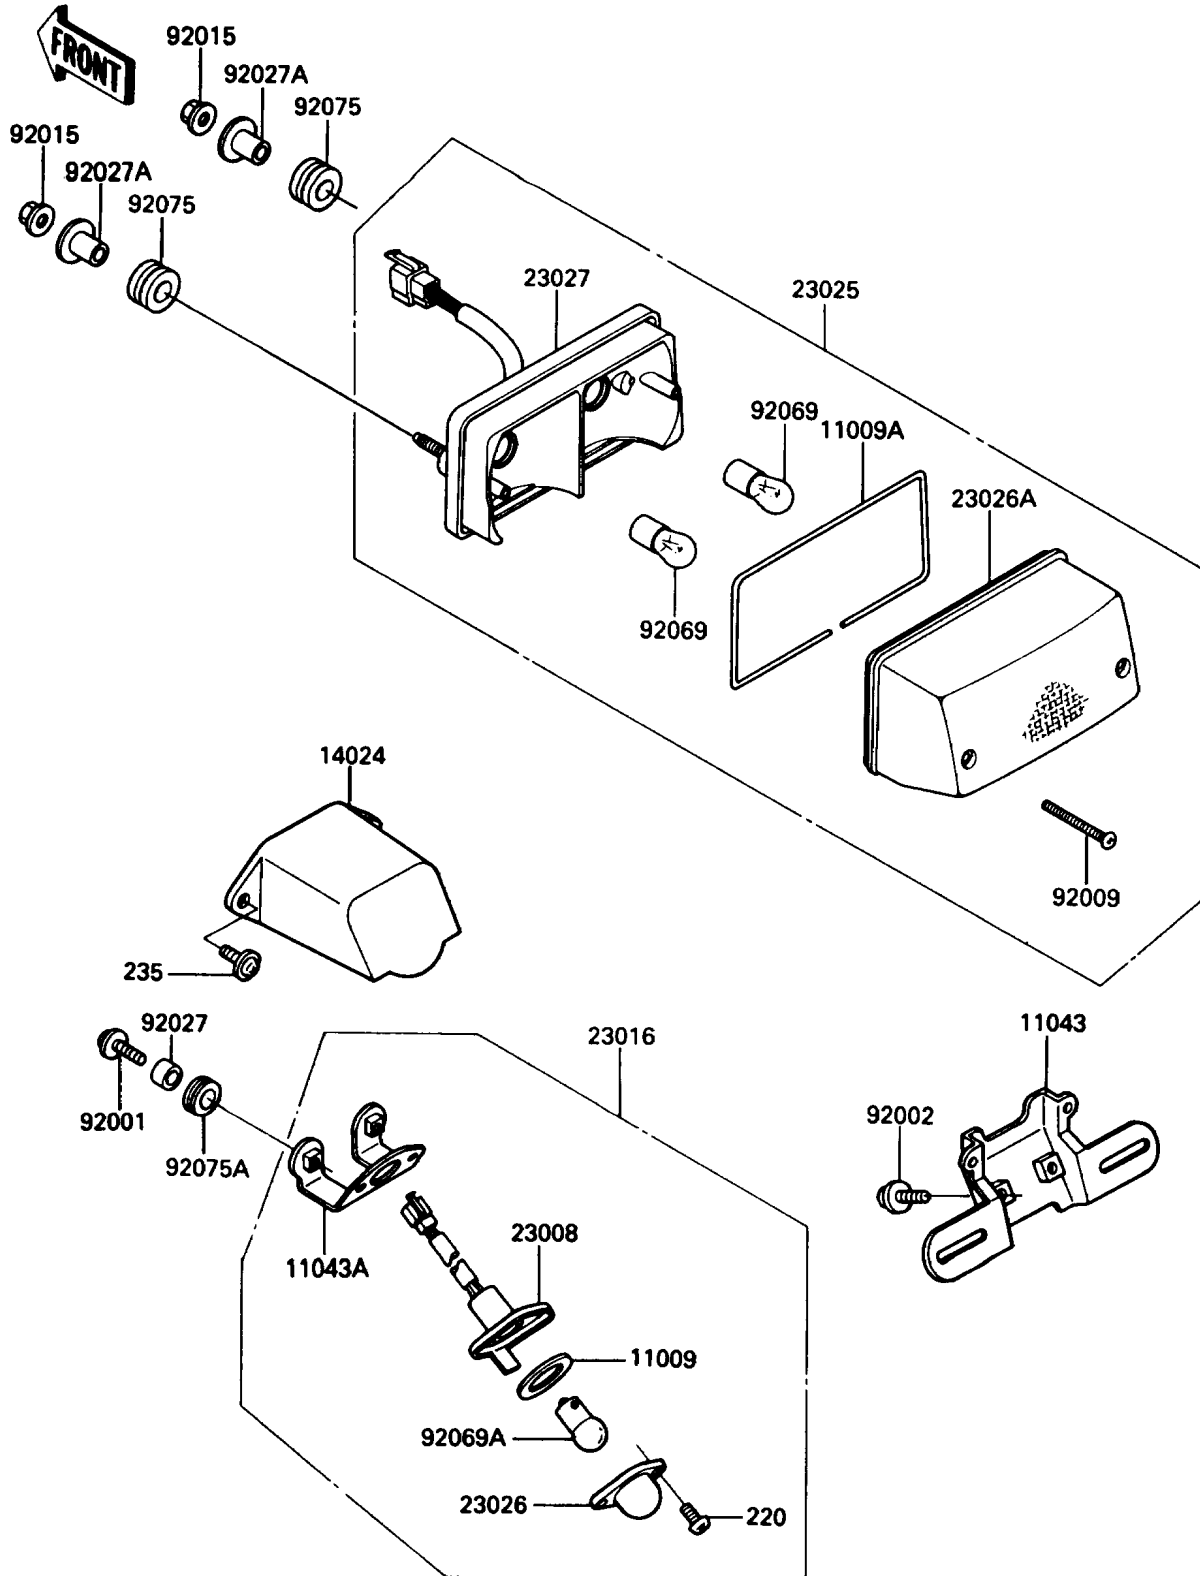

1989 PARTS DIAGRAM

Tail Lamp

F272U

1989 PARTS LIST

Tail Lamp

ITEM NAME	PART NUMBER	QUANTITY
GASKET,LICENSE PLATE LAMP (Ref # 11009)	11009-1372	1
GASKET,TAIL LAMP (Ref # 11009A)	11009-1581	1
BRACKET,LICENSE PLATE (Ref # 11043)	11043-1440	1
BRACKET,LICENSE PLATE LAMP (Ref # 11043A)	11043-1497	1
COVER,LICENSE PLATE LAMP (Ref # 14024)	14025-1821	1
SOCKET-ASSY,LICENSE PLATE LAMP (Ref # 23008)	23008-1221	1
LAMP-ASSY,LICENSE PLATE (Ref # 23016)	23016-1053	1
LAMP-TAIL (Ref # 23025)	23025-1139	1
LENS,LAMP (Ref # 23026)	23026-1054	1
LENS,TAIL LAMP (Ref # 23026A)	23026-1079	1
BODY-COMP-TAIL LAMP (Ref # 23027)	23027-1069	1
BOLT,6X20 (Ref # 92001)	92001-1773	1
BOLT,6X14 (Ref # 92002)	92002-1351	1
SCREW,TAPPING,4X20 (Ref # 92009)	92009-1297	1
NUT,FLANGED,6MM (Ref # 92015)	92015-1193	1
COLLAR,6.8X10X10.5 (Ref # 92027)	92027-120	1
COLLAR,L=13.1 (Ref # 92027A)	92027-251	1
BULB,12V 27/8W (Ref # 92069)	92069-059	1
BULB,12V 8W (Ref # 92069A)	92069-1012	1
DAMPER (Ref # 92075)	92075-1690	1
DAMPER,CASE (Ref # 92075A)	92075-222	1
SCREW-PAN-CROS (Ref # 220)	220B0410	1
SCREW-PAN-WP-CROS (Ref # 235)	235C0616	1