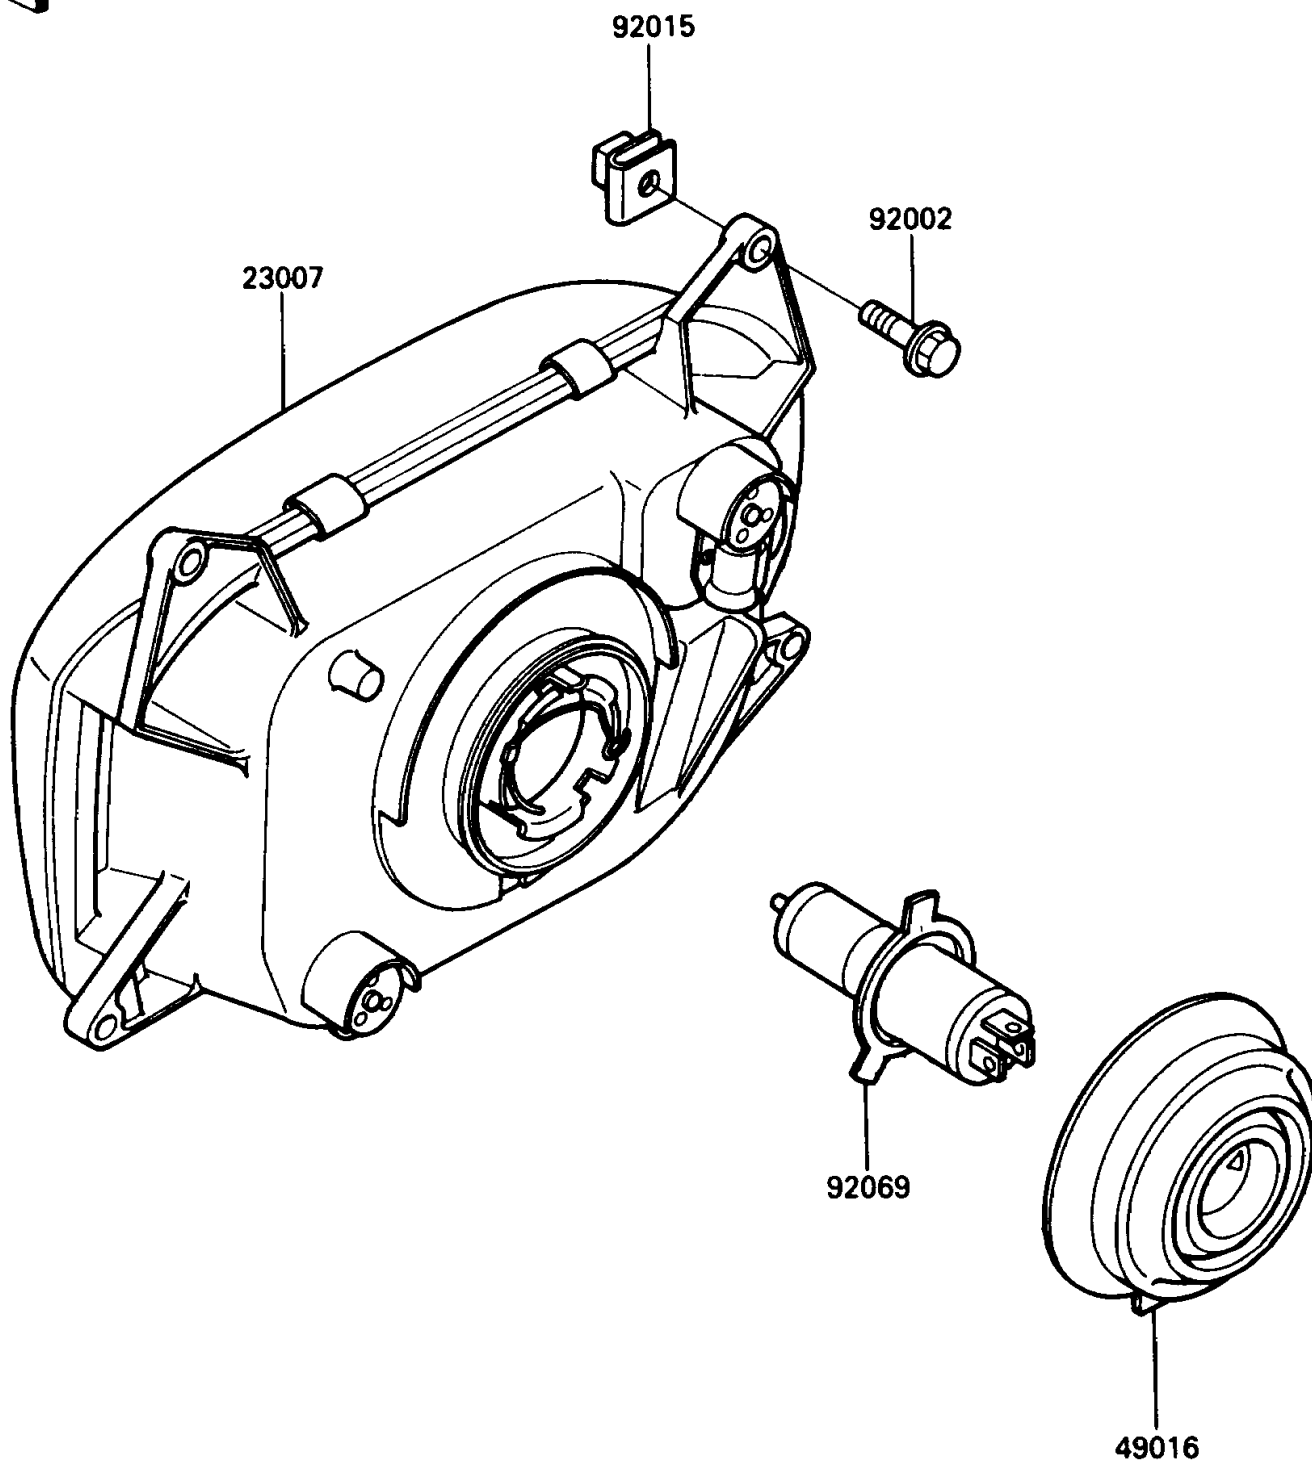

1989 PARTS DIAGRAM

Head Lamp

F 2710

1989 PARTS LIST

Head Lamp

ITEM NAME	PART NUMBER	QUANTITY
LENS-COMP,HEAD LAMP (Ref # 23007)	23007-1132	1
COVER-SEAL,HEAD LAMP (Ref # 49016)	49016-1108	1
BOLT,6X25 (Ref # 92002)	92002-1135	1
NUT,6MM (Ref # 92015)	92015-1094	1
BULB,12V 60/55W,H4 (Ref # 92069)	92069-1002	1