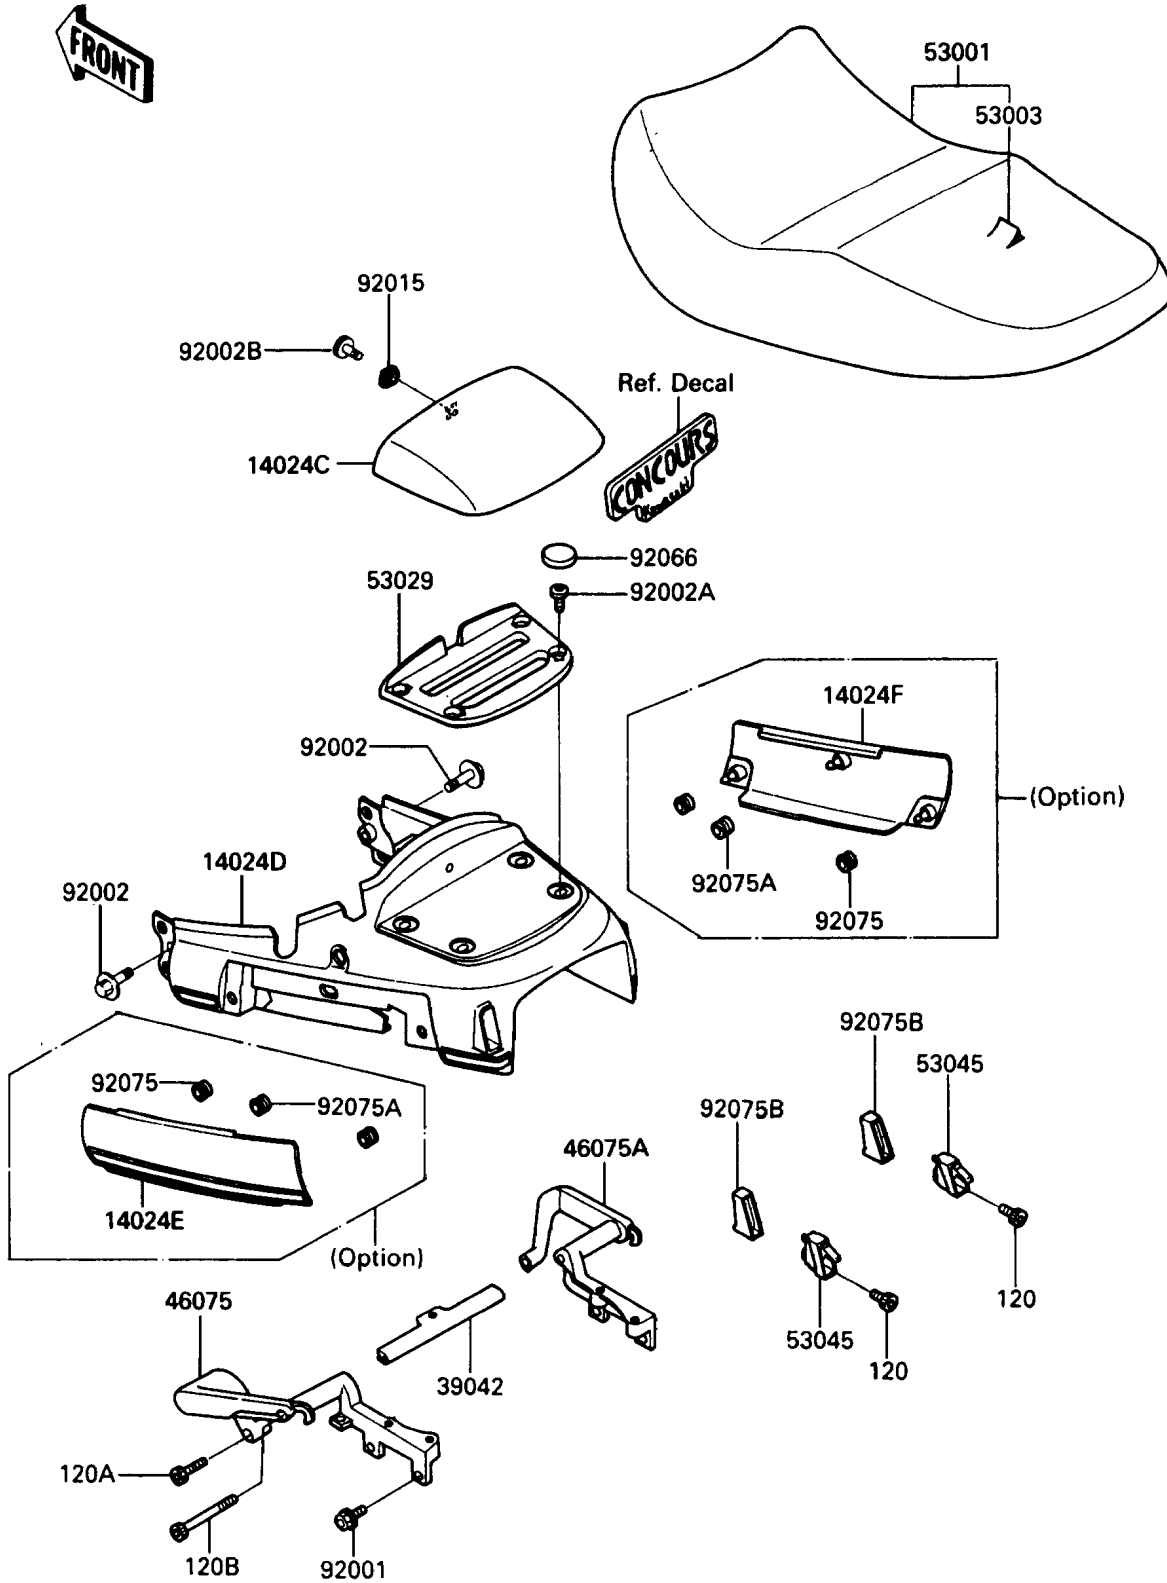

1989 PARTS DIAGRAM

Seat

F2510

1989 PARTS LIST

Seat

ITEM NAME	PART NUMBER	QUANTITY
COVER,CARRIER,C.P.RED (Ref # 14024C)	14024-1227-A5	1
COVER,SEAT,C.P.RED (Ref # 14024D)	14024-5063-A5	1
COVER,SEAT COVER,LH,C.P.RED (Ref # 14024E)	14024-5064-A5	1
COVER,SEAT COVER,RH,C.P.RED (Ref # 14024F)	14024-5065-A5	1
CROSSMEMBER,SEAT GRIP (Ref # 39042)	39042-1052	1
GRIP,SEAT,RR,LH (Ref # 46075)	46075-1070	1
GRIP,SEAT,RR,RH (Ref # 46075A)	46075-1071	1
SEAT-ASSY,DUAL,BLACK (Ref # 53001)	53001-1506-MA	1
LEATHER,SEAT,BLACK (Ref # 53003)	53003-1162-MA	1
CARRIER,TAIL (Ref # 53029)	53029-1069	1
HOOK-ASSY,BUNGEE CORD (Ref # 53045)	53045-1052	1
BOLT,8X18 (Ref # 92001)	92001-1359	1
BOLT,6X25 (Ref # 92002)	92002-1135	1
BOLT,SOCKET,8X23.5 (Ref # 92002A)	92002-1598	1
BOLT,5MM (Ref # 92002B)	92002-1724	1
NUT,5MM (Ref # 92015)	92015-1710	1
PLUG,19X6 (Ref # 92066)	92066-1251	1
DAMPER (Ref # 92075)	92075-051	1
DAMPER (Ref # 92075A)	92075-1470	1
DAMPER,BUNGEE CORD HOOK (Ref # 92075B)	92075-1823	1
BOLT-SOCKET,6X14 (Ref # 120)	120P0614	1
BOLT-SOCKET,8X25,BLACK (Ref # 120A)	120S0825	1
BOLT-SOCKET (Ref # 120B)	120S0890	1