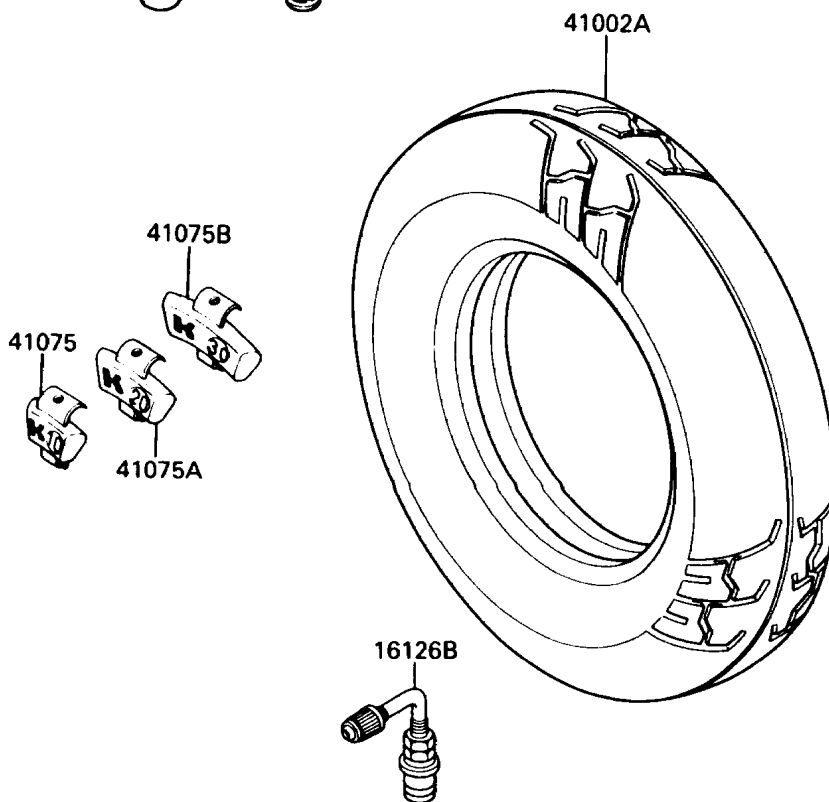

1989 PARTS DIAGRAM

Tire

F221U

1989 PARTS LIST

Tire

ITEM NAME	PART NUMBER	QUANTITY
VALVE,TIRE (Ref # 16126)	16126-1136	1
VALVE,TIRE (Ref # 16126B)	16126-1191	1
TIRE,FR,110/80VR18,K105F(D) (Ref # 41002)	41002-1582	1
TIRE,RR,150/80VR16,K700G(D) (Ref # 41002A)	41002-1583	1
BALANCER-WHEEL,10G,SILVER (Ref # 41075)	41075-1014	1
BALANCER-WHEEL,20G,SILVER (Ref # 41075A)	41075-1015	1
BALANCER-WHEEL,30G,SILVER (Ref # 41075B)	41075-1016	1