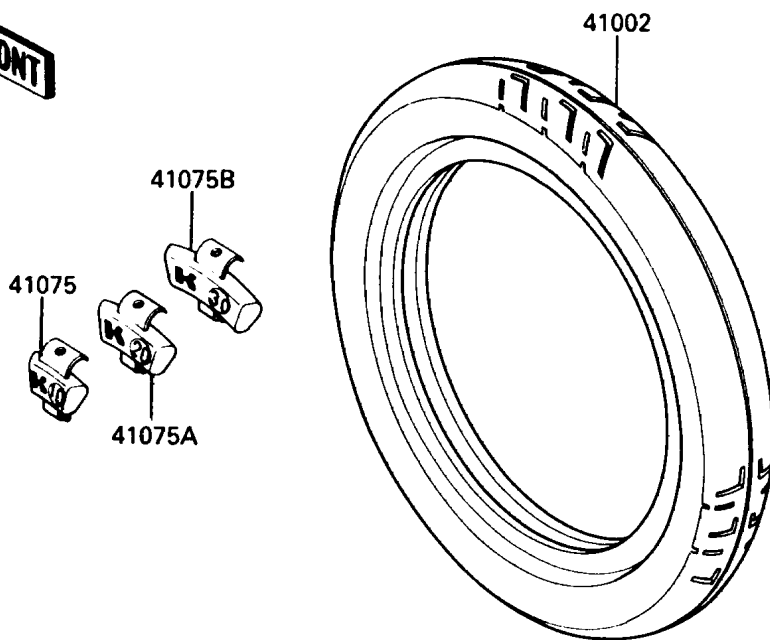

1989 PARTS DIAGRAM

Tire

F221U

1989 PARTS LIST

Tire

ITEM NAME	PART NUMBER	QUANTITY
VALVE,TIRE (Ref # 16126)	16126-1136	1
VALVE,TIRE (Ref # 16126B)	16126-1191	1
TIRE,FR,110/80VR18,K105F(D) (Ref # 41002)	41002-1582	1
TIRE,RR,150/80VR16,K700G(D) (Ref # 41002A)	41002-1583	1
BALANCER-WHEEL,10G,SILVER (Ref # 41075)	41075-1014	1
BALANCER-WHEEL,20G,SILVER (Ref # 41075A)	41075-1015	1
BALANCER-WHEEL,30G,SILVER (Ref # 41075B)	41075-1016	1