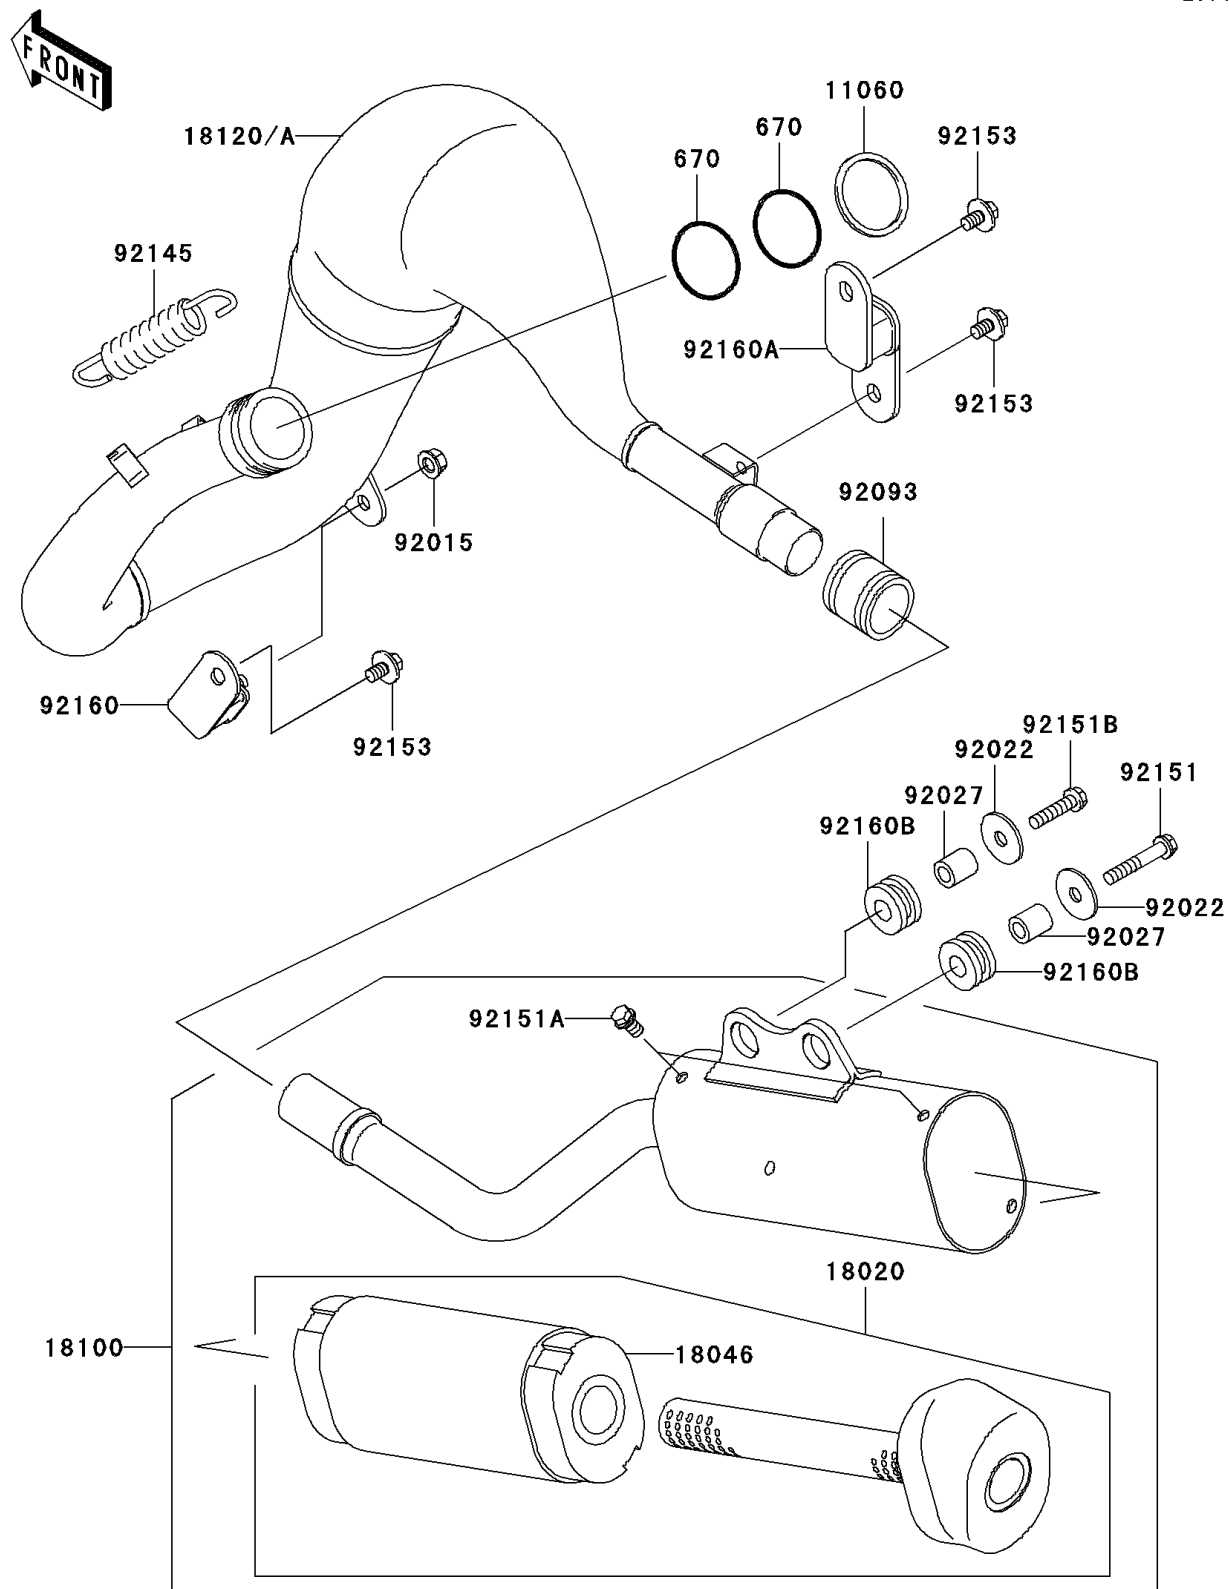

2006 KX™65 PARTS DIAGRAM

Muffler(s)

E1140

2006 KX™65 PARTS LIST

Muffler(s)

ITEM NAME	PART NUMBER	QUANTITY
O RING,32MM (Ref # 670)	670E3032	1
GASKET,EXHAUST (Ref # 11060)	11060-1922	1
BAFFLE (Ref # 18020)	18020-1284	1
WOOL,BAFFLE (Ref # 18046)	18046-1587	1
BODY-ASSY-MUFFLER (Ref # 18100)	18100-1092	1
CHAMBER-EXHAUST (Ref # 18120)	18120-1116	1
CHAMBER-EXHAUST (Ref # 18120A)	18120-1119	1
NUT,FLANGED,6MM (Ref # 92015)	92015-1078	1
WASHER,6.5X22X1.6 (Ref # 92022)	92022-237	1
COLLAR,6.8X10X11.5 (Ref # 92027)	92027-1210	1
SEAL (Ref # 92093)	92093-1511	1
SPRING,EXHAUST CONNECTING (Ref # 92145)	92145-1340	1
BOLT,6X35 (Ref # 92151)	92151-1135	1
BOLT,FLANGED,6X10 (Ref # 92151A)	92151-1822	1
BOLT,FLANGED-SMALL,6X25 (Ref # 92151B)	92151-1930	1
BOLT,6X12 (Ref # 92153)	92153-0503	1
DAMPER,MUFFLER,FR (Ref # 92160)	92160-1176	1
DAMPER,MUFFLER,RR (Ref # 92160A)	92160-1201	1
DAMPER (Ref # 92160B)	92160-1913	1