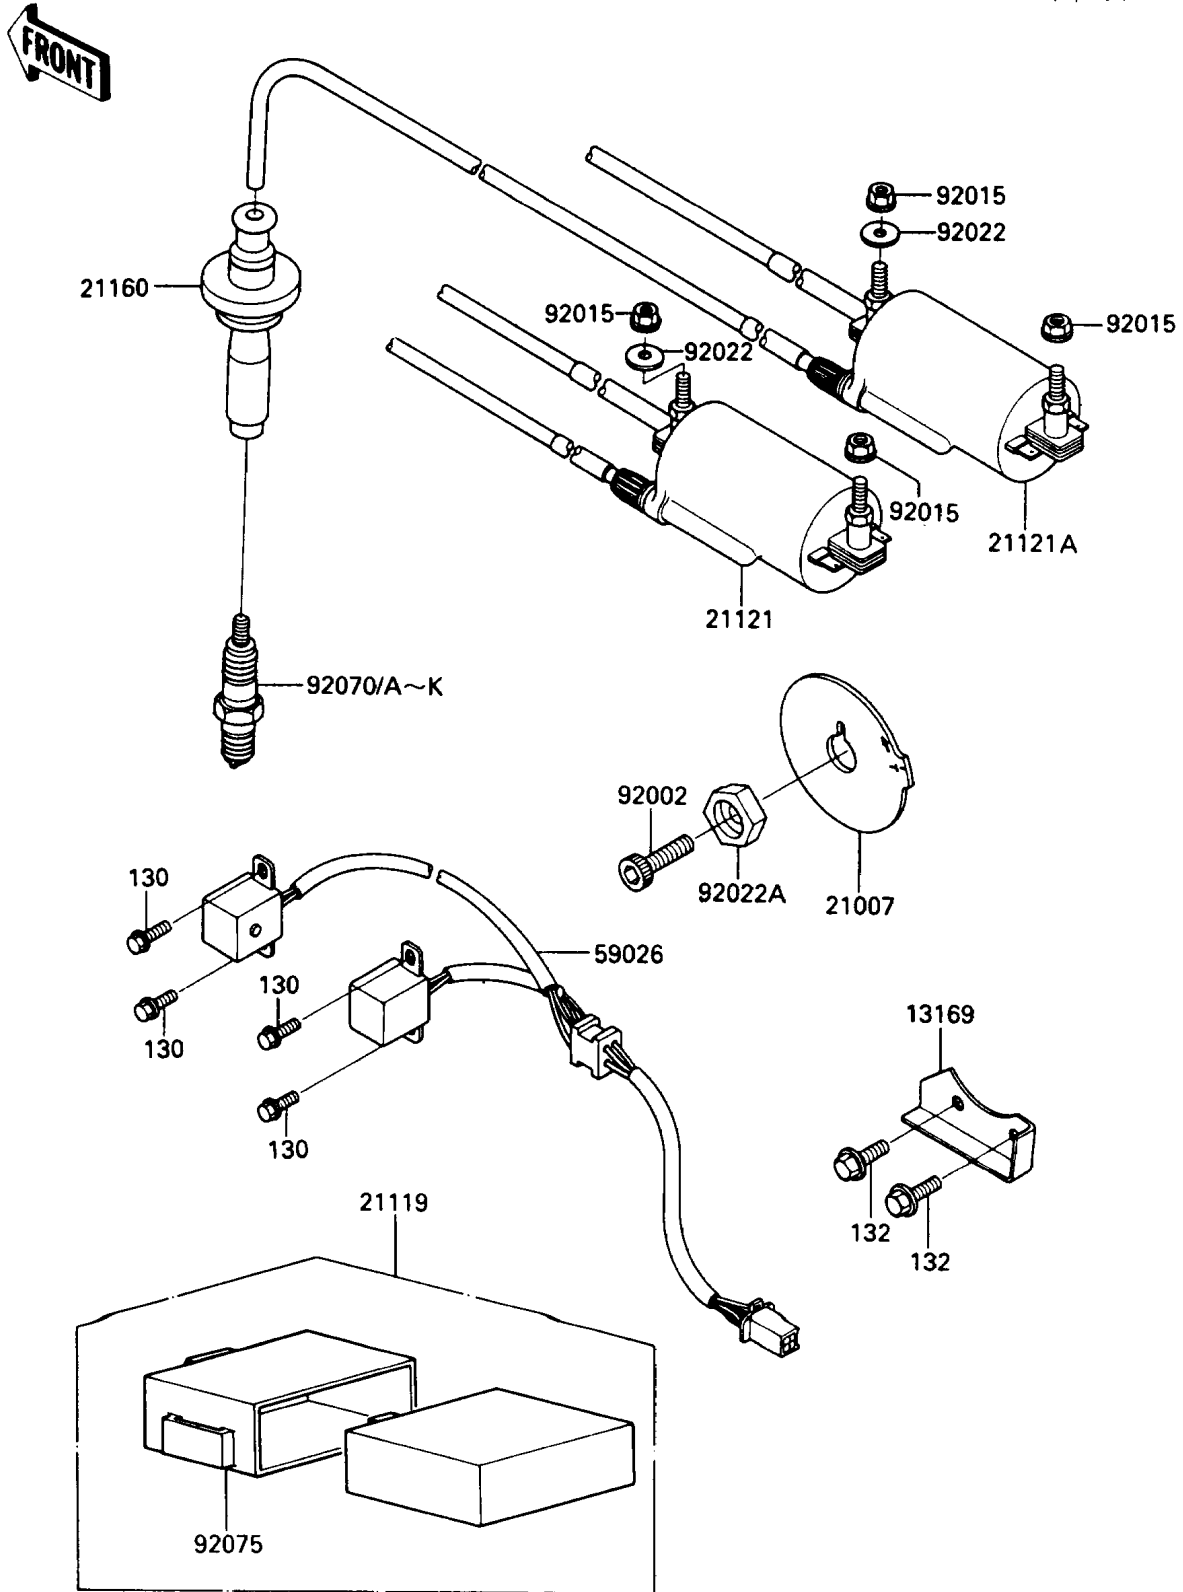

1989 PARTS DIAGRAM

Ignition Coil

Fig. 1

1989 PARTS LIST

Ignition Coil

ITEM NAME	PART NUMBER	QUANTITY
PLATE,CHAIN GUIDE (Ref # 13169)	13169-1748	1
ROTOR,PULSING COIL (Ref # 21007)	21007-1109	1
IGNITER (Ref # 21119)	21119-1110	1
COIL-IGNITION,#1 (Ref # 21121)	21121-1110	1
COIL-IGNITION,#2 (Ref # 21121A)	21121-1111	1
CAP-ASSY-PLUG (Ref # 21160)	21160-1065	1
COIL-PULSING (Ref # 59026)	59026-1061	1
BOLT,SOCKET,8X25 (Ref # 92002)	92002-1442	1
NUT,FLANGED,6MM (Ref # 92015)	92015-1193	1
WASHER,7X16X1.2 (Ref # 92022)	92022-024	1
WASHER,ROTOR (Ref # 92022A)	92022-1497	1
PLUG-SPARK,X24ESR-U(ND) (Ref # 92070)		3
PLUG-SPARK,DR8ES(NGK) (Ref # 92070D)	92070-1019	1
PLUG-SPARK,DR7ES(NGK) (Ref # 92070I)	92070-1113	1
PLUG-SPARK,DR8ES-L(NGK) (Ref # 92070J)	92070-1116	1
DAMPER,IGNITER (Ref # 92075)	92075-1592	1
BOLT-FLANGED (Ref # 130)	130G0512	1
BOLT-FLANGED-SMALL (Ref # 132)	132G0612	1